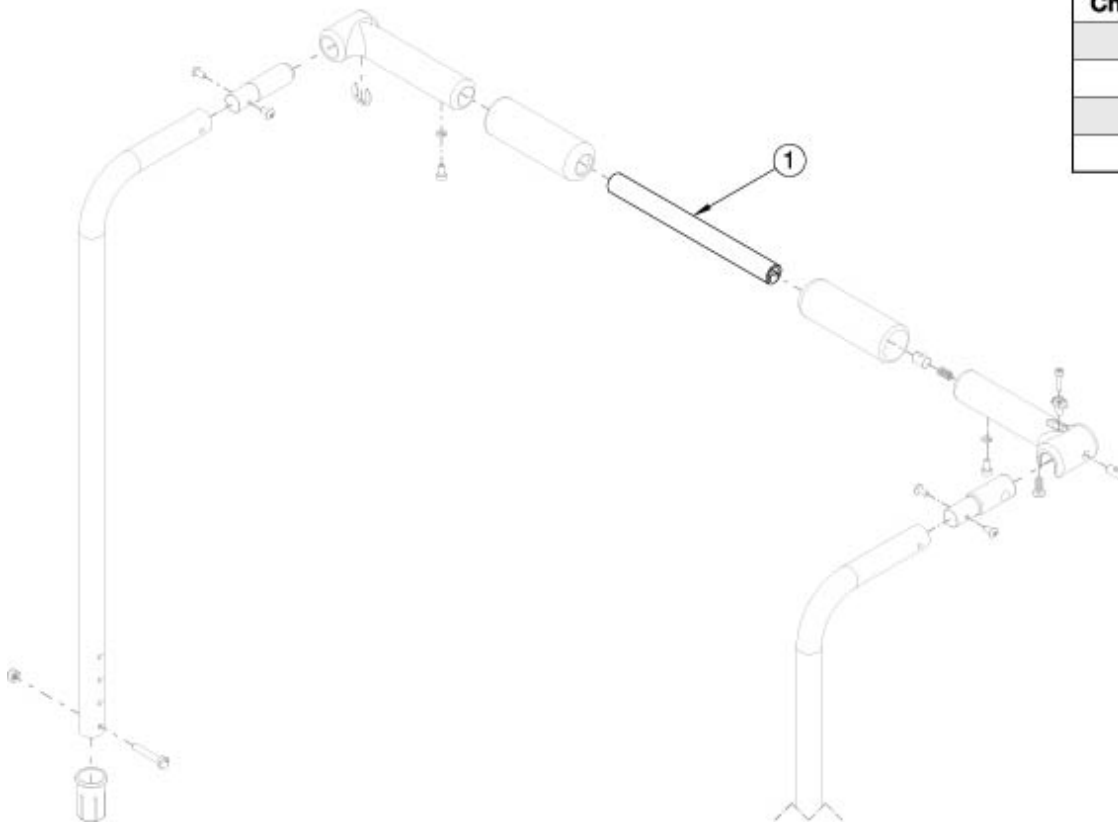

Catalyst Backrest - Straight Push Handle with Rigidizer Bar Growth

Handle Crosstube (Item 1)	
Chair Width Range	Part No.
14" - 16"	110264
16" - 18"	110265
18" - 20"	110266
20" - 22"	110267

Item Number	Part Number	Description	Quantity
1a	110264	Cross Tube, Rigidizer Handle, 14-16 Wide	1
1b	110265	Cross Tube, Rigidizer Handle, 16-18 Wide	1
1c	110266	Cross Tube, Rigidizer Handle, 18-20 Wide	1
1d	110267	Cross Tube, Rigidizer Handle, 20-22 Wide <i>Replaced 116463</i>	1