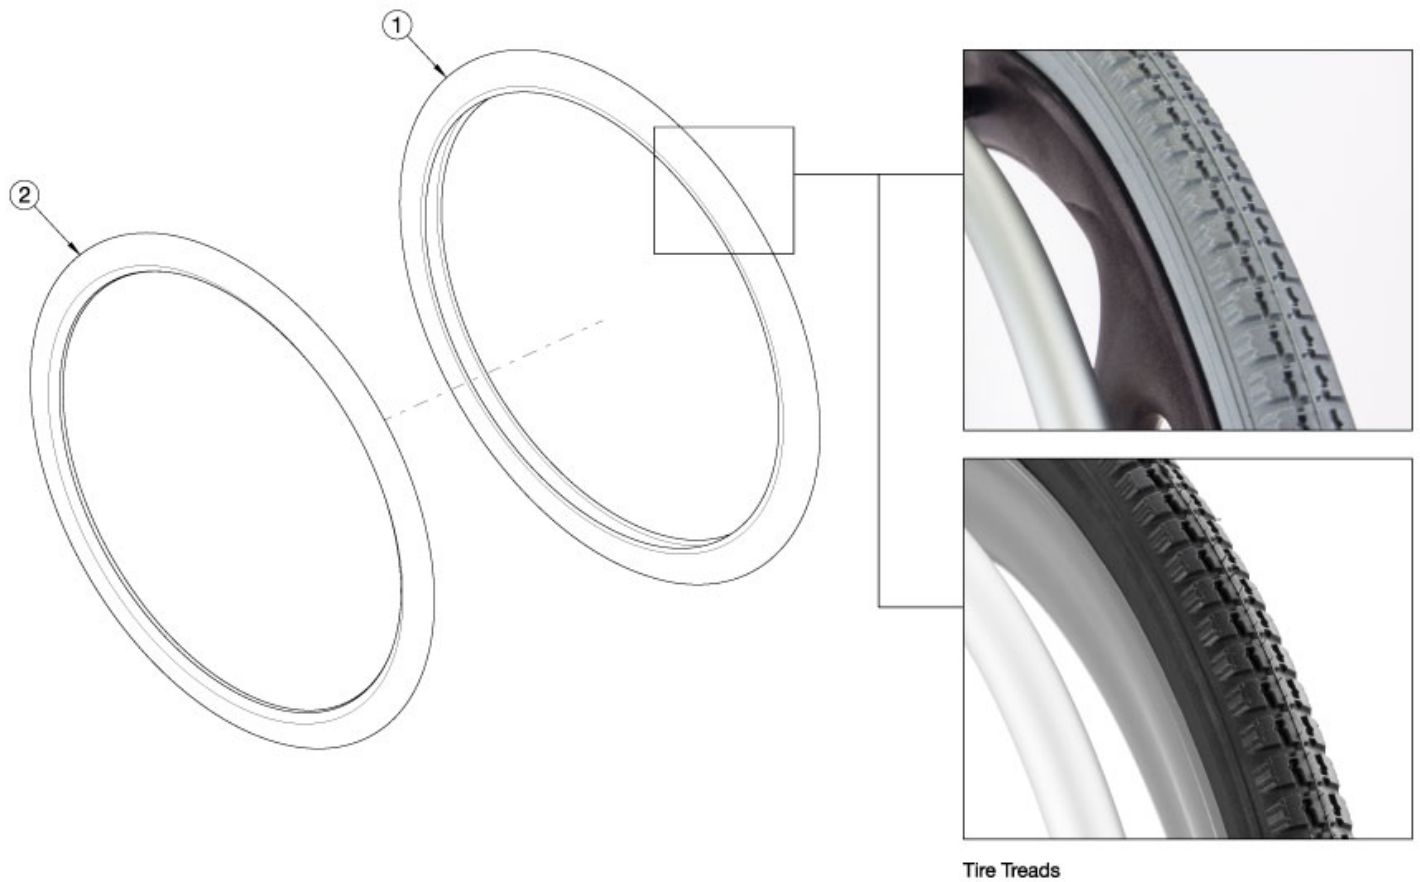

Ethos Tires - Pneumatic with Airless Insert

Please note tab mounted handrims must be installed prior to the tire being installed.

Item Number	Part Number	Description	Quantity
1a, 2a	118209	Tire 22" x 1 3/8" Pneumatic (Black) and Airless Insert Kit	1
1b, 2b	118217	Tire 24" x 1 3/8" Pneumatic (Black) and Airless Insert Kit	1
1c, 2c	120637	Tire 26" x 1 3/8" Pneumatic (Black) and Airless Insert Kit	1
1a	116735	Tire 22" x 1 3/8" Pneumatic, Black <i>Replacement for part number 100634</i>	1
1b	116736	Tire 24" x 1 3/8" Pneumatic, Black <i>Replacement for part number 100635</i>	1
1c	116844	Tire 26" x 1 3/8" Pneumatic, Black <i>Replacement for part number 100636</i>	1
2a	100503	Airless Insert 22"	1
2b	100504	Airless Insert 24"	1

See Page 2 for Discontinued Wheels.

Tire Component Chart (Discontinued Wheels)

Wheel		1 3/8" Street Pneumatic			1" High Pressure			1 3/8" Euro Trek Knobby			1" Schwalbe				1 3/8" Schwalbe HS-127			2" Mountain		
Wheel	Wheel Part #	Tire	Inner Tube	Rim Strip	Tire	Inner Tube	Rim Strip	Tire	Inner Tube	Rim Strip	Mara-thon Tire	One Tire	Inner Tube	Rim Strip	Tire	Inner Tube	Rim Strip	Tire	Inner Tube	Rim Strip
18" Ki Spoke	200529	101587	101588	101137																
20" Ki Spoke	200530	100911	100912	101137	102957	102844	101137													
22" Ki Spoke	200531	100634	100588	101908	102961	100609	101908											101475	100588	101908
24" Ki Spoke	200532	111818	100589	100596	102958	100580	100596	102982	100589	100596	100864	103176	100580	100596	102920	100589	100596	101476	101188	100596
25" Ki Spoke	200533				102959	101457	101452				101357	103177	101457	101452				100166	100208	101452
26" Ki Spoke	200534	100636	100590	100608	102960	100582	100597				100865		100582	100597						
20" 5-Spoke X Core	101961	100911	100912	101137																
22" 5-Spoke X Core	101962	100634	100588	101908																
24" 5-Spoke X Core	100960	111818	100589	100596				102982	100589	100596					102920	100589	100596			