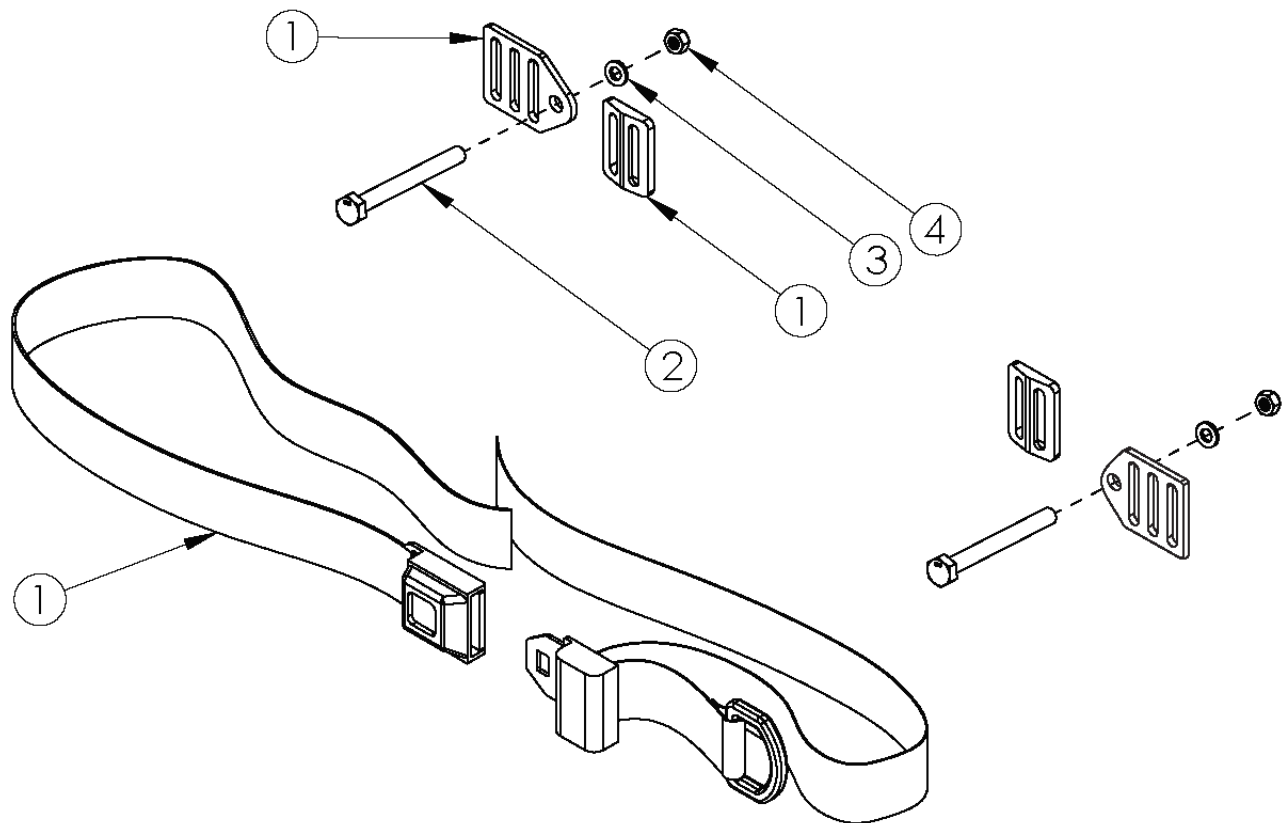

Rogue Pelvic Positioning Belts - 1" Auto Buckle and Hardware

Item Number	Part Number	Description	Quantity
1, 2, 3, 4	111383	Belt Pelvic Positioning 1" Auto Buckle 51", RG ALX/Rogue/LW XP	1
1	100614	Belt Pelvic Positioning 1" Auto Buckle 51"	1
2	101781	M6 x 50mm Partial Thread BHCS Blk ZC	2
3	100746	M6 Flat Washer Blk Zn	2
4	100658	M6 Nylock Nut Blk Zn	2