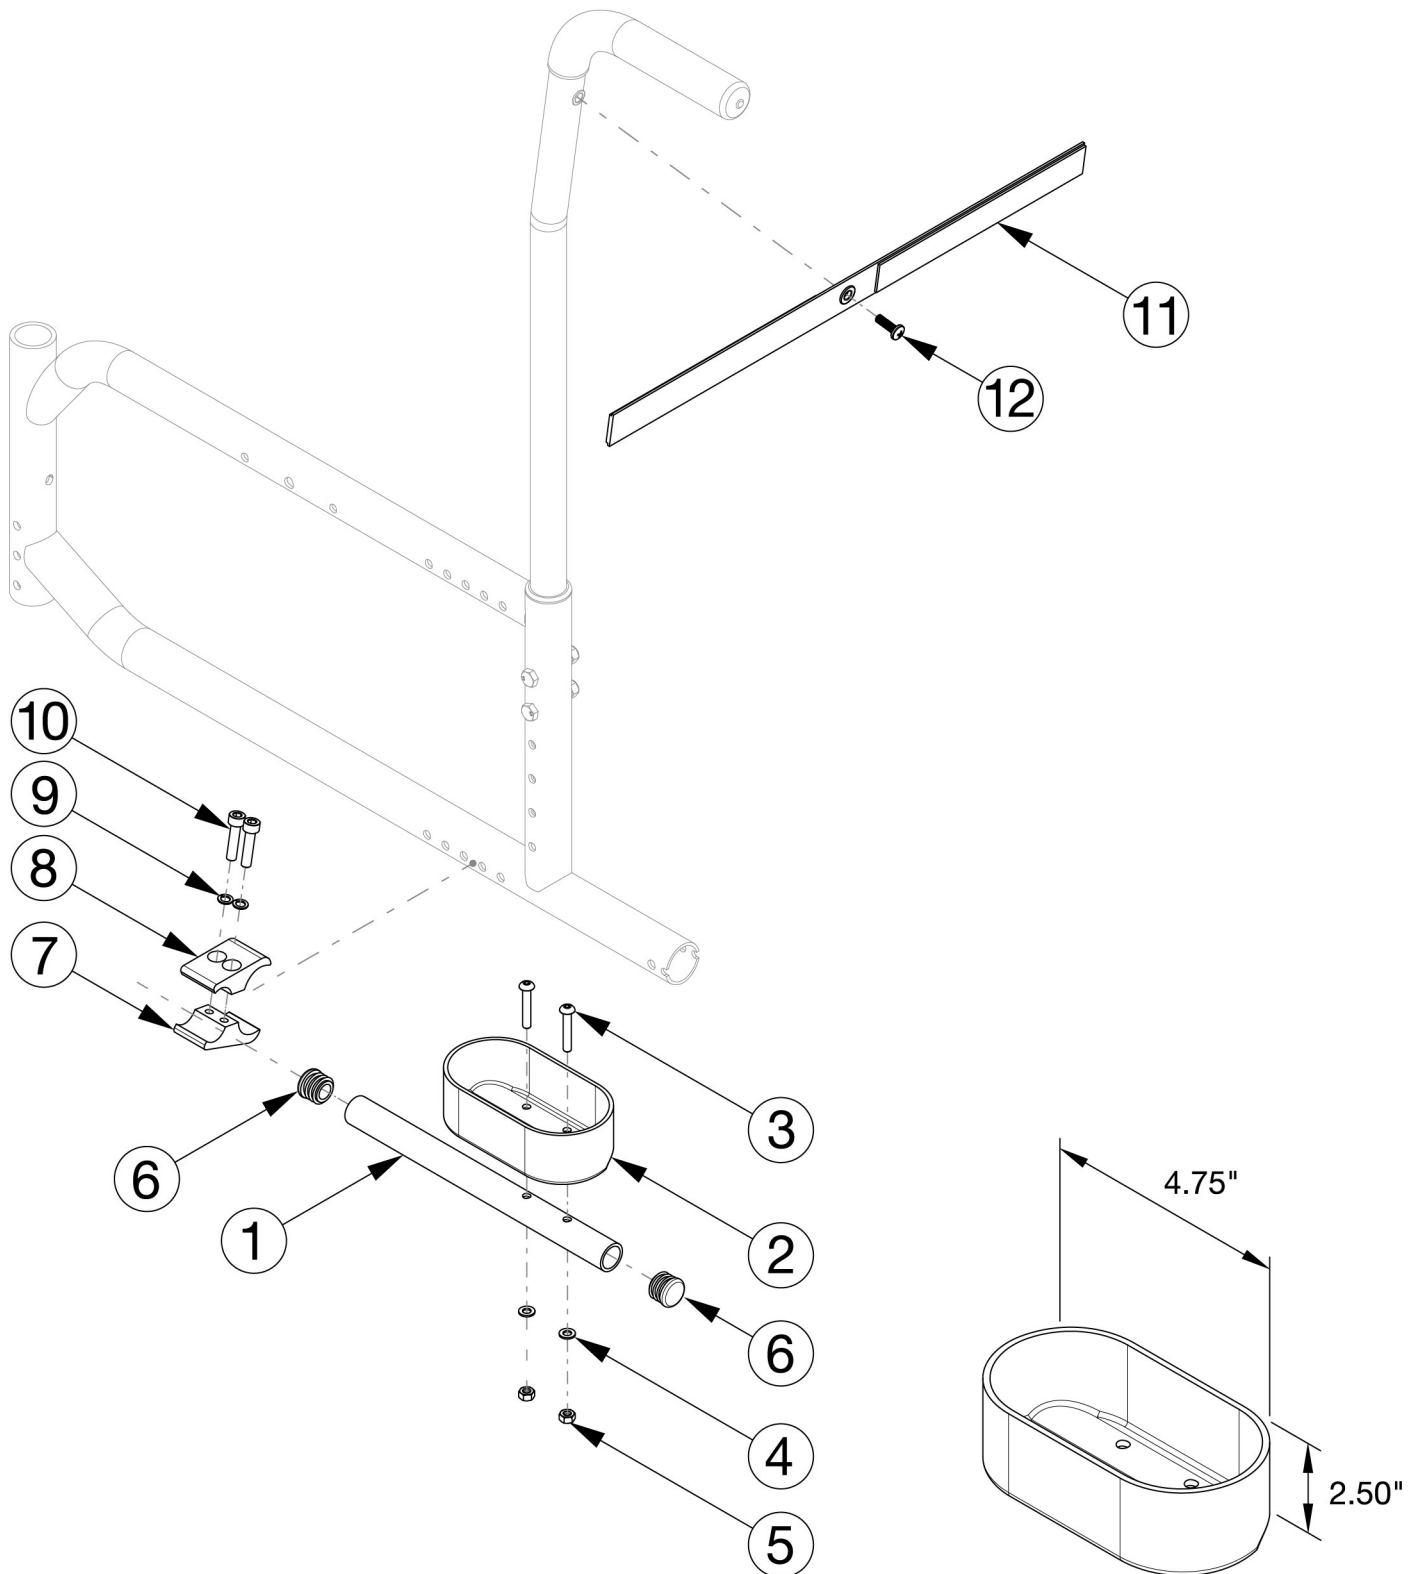

# Catalyst E Cane and Crutch Holder

Item Number	Part Number	Description	Quantity
1 - 12	500710	Crutch Holder Assembly, Catalyst	1
1	000919	Crutch Holder Tube CAT	1
2	000917	Crutch Holder Cup	1
3	101560	M5 x 30 BTN SHCS ZC	2
4	101856	Flat Washer, M5, Blk Zn	2
5	100657	M5 Nylock Nut Blk Zn	2
6	100638	Tube End Plug 3/4"	2
7	000379	Clamp Bottom 1.125"	1
8	000378	Clamp Top 1.125"	1
9	101835	M6 Lock Washer Blk Zn	2
10	100780	M6 x 25 SHCS ZC	2
11	101107	Crutch Holder Velcro Strap	1
12	100734	M5 x 16 PHMS ZC	1