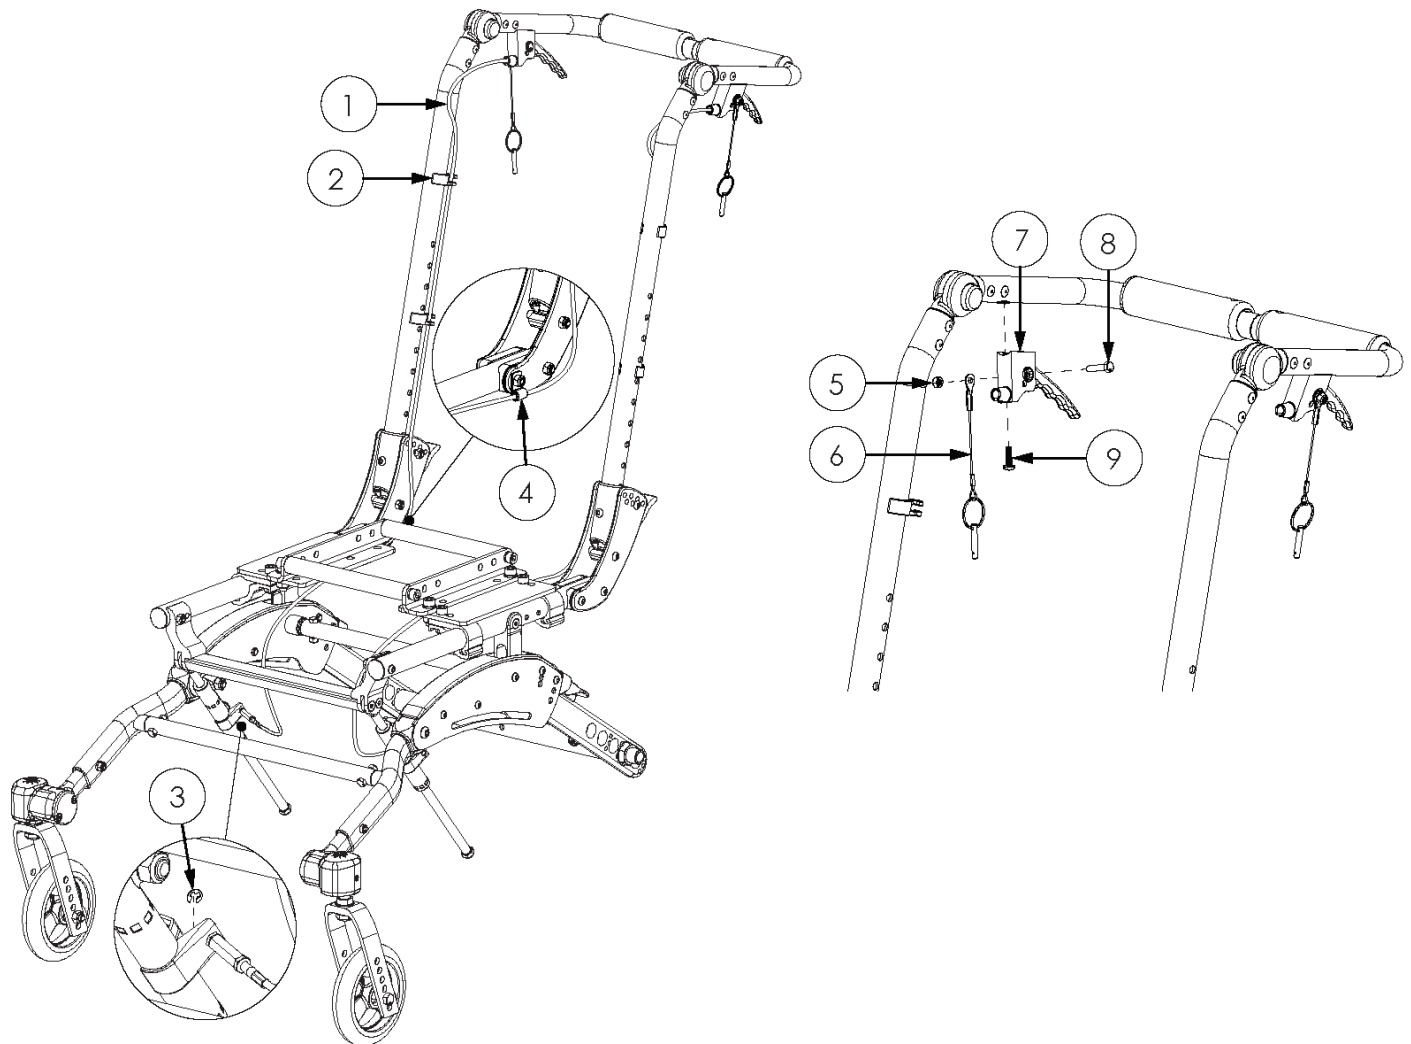

Flip for Leckey Hand Tilt

Item Number	Part Number	Description	Quantity
1a, 2 - 9	111267	Hand Tilt Kit, Fixed Height with Adjustable Handle, Short, Flip for Leckey	2
1b, 2 - 9	111268	Hand Tilt Kit, Fixed Height with Adjustable Handle, Tall, Flip for Leckey	2
5 - 9	501112	Trigger Assembly Horizontal Tilt	1
1a, 3	502832	Cable, Hand Tilt, Long FLIP <i>Used with short fixed height with adjustable handle backrest</i>	2
1b, 3	502833	Cable, Hand Tilt, Extra Long FLIP <i>Used with tall fixed height with adjustable handle backrest</i>	2
2	001117	Cable Clip 1"	4

Item Number	Part Number	Description	Quantity
3	102822	E-Ring, M6, YZ	2
4	001239	P-Clip 3/16"	2
5	100657	M5 Nylock Nut Blk Zn	2
6	001124	Pin with Lanyard	2
7	111270	Horizontal Trigger Mount, No Lockout	2
8	101820	M5 x 22 HHCS Blk Zn	2
9	100734	M5 x 16 PHMS ZC	2