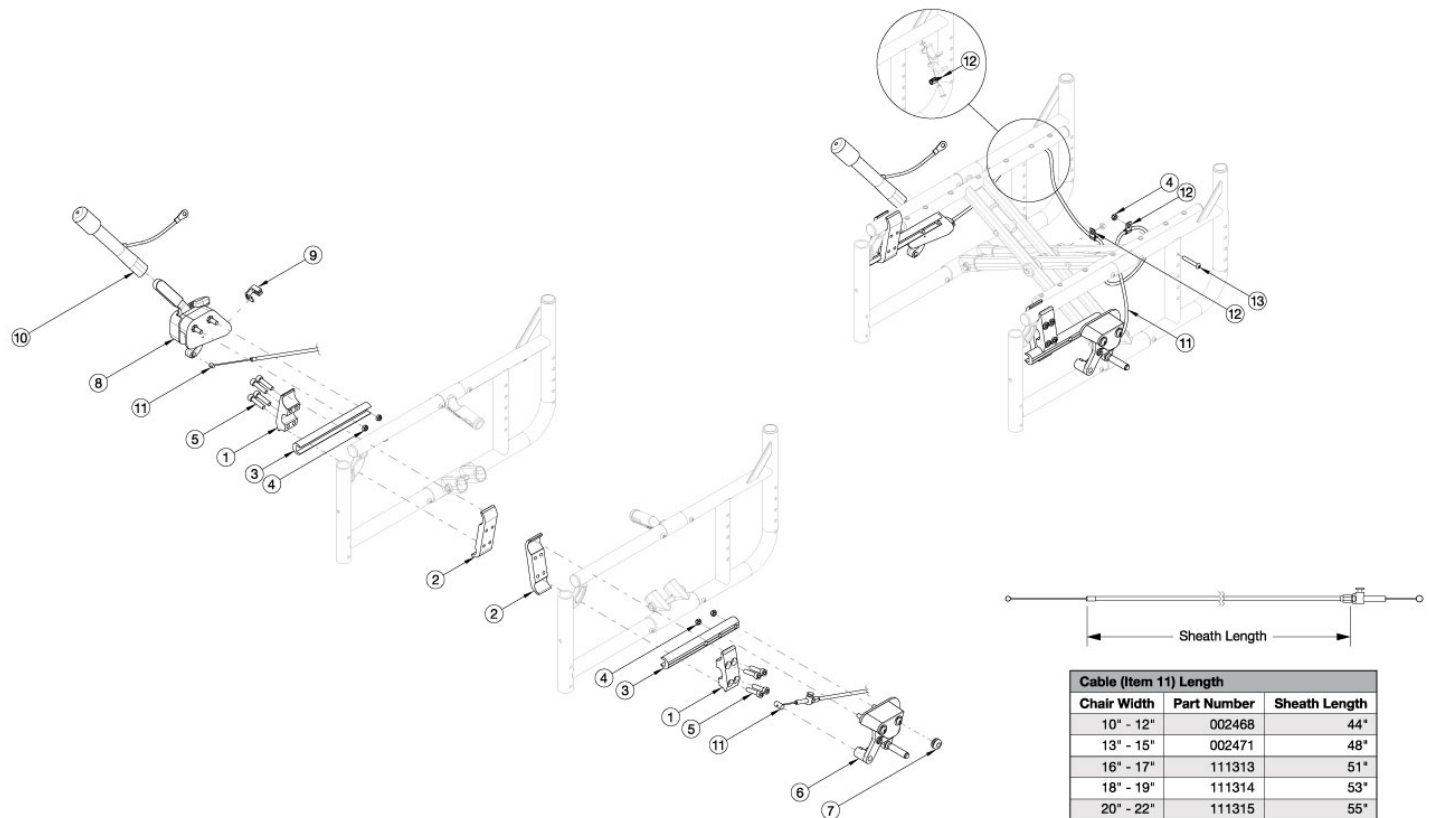

# Catalyst / Spark Hemi Wheel Lock

Item Number	Part Number	Description	Quantity
1-5, 6a, 7, 8a, 9, 10, 11a, 12, 13	116450	Hemi Wheel Lock Assembly, Width 10-12, Right Side Mounted, Catalyst	1
1-5, 6a, 7, 8a, 9, 10, 11b, 12, 13	116451	Hemi Wheel Lock Assembly, Width 13-15, Right Side Mounted, Catalyst	1
1-5, 6a, 7, 8a, 9, 10, 11c, 12, 13	116452	Hemi Wheel Lock Assembly, Width 16-17, Right Side Mounted, Catalyst	1
1-5, 6a, 7, 8a, 9, 10, 11d, 12, 13	116453	Hemi Wheel Lock Assembly, Width 18-19, Right Side Mounted, Catalyst	1
1-5, 6a, 7, 8a, 9, 10, 11e, 12, 13	116454	Hemi Wheel Lock Assembly, Width 20-22, Right Side Mounted, Catalyst	1
1-5, 6b, 7, 8b, 9, 10, 11a, 12, 13	116455	Hemi Wheel Lock Assembly, Width 10-12, Left Side Mounted, Catalyst	1
1-5, 6b, 7, 8b, 9, 10, 11b, 12, 13	116456	Hemi Wheel Lock Assembly, Width 13-15, Left Side Mounted, Catalyst	1
1-5, 6b, 7, 8b, 9, 10, 11c, 12, 13	116457	Hemi Wheel Lock Assembly, Width 16-17, Left Side Mounted, Catalyst	1