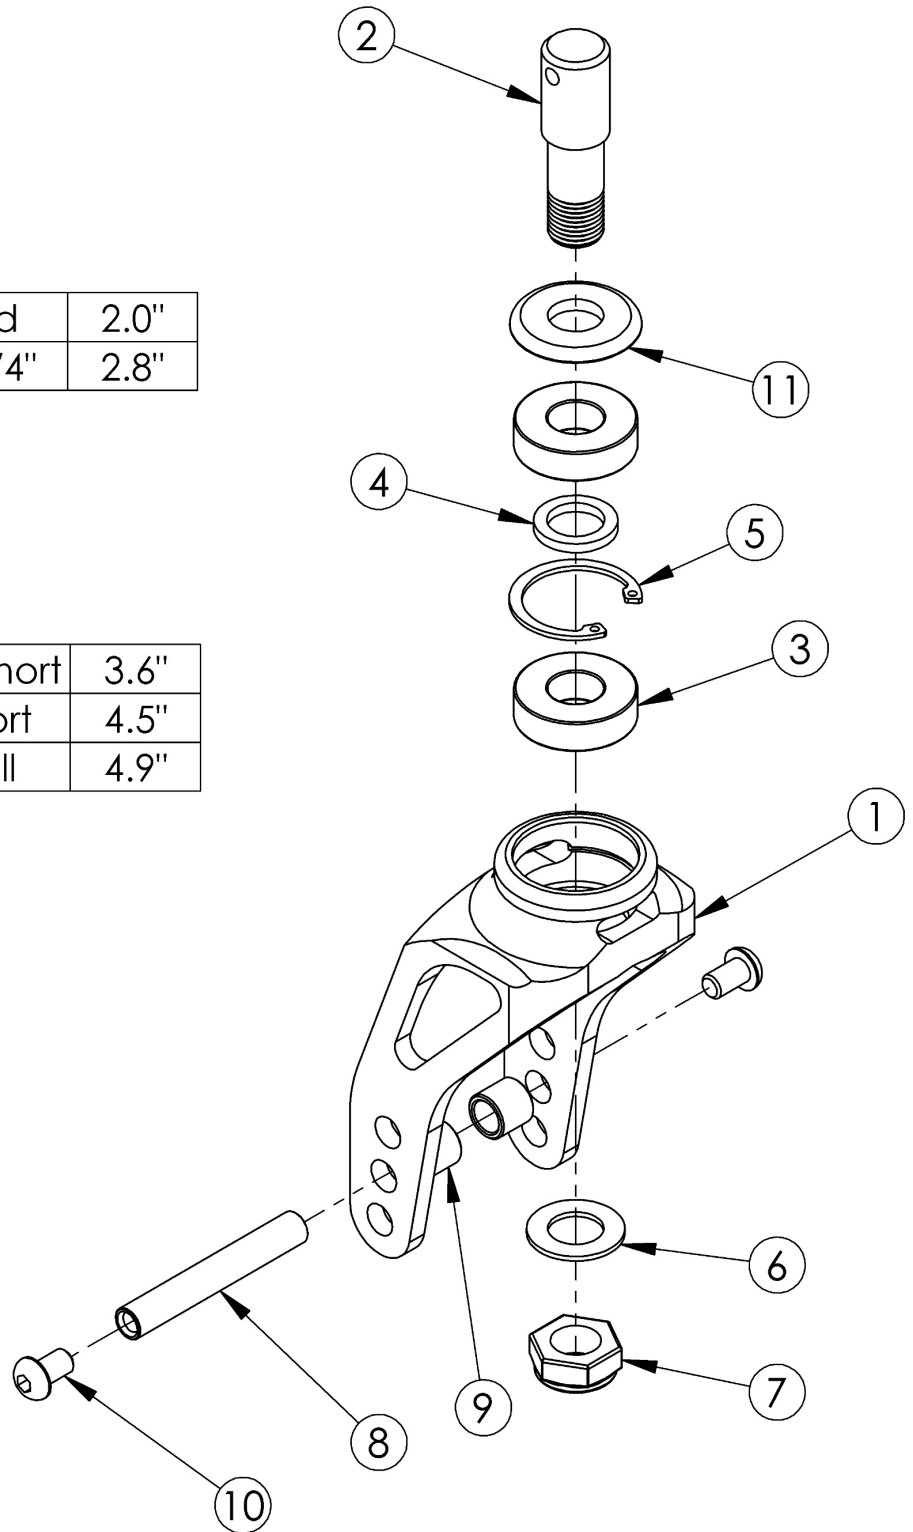

# (Discontinued) Klik Caster Forks and Stems

Std	2.0"
+ 3/4"	2.8"

Ex. Short	3.6"
Short	4.5"
Tall	4.9"

Item Number	Part Number	Description	Quantity
1b, 2b, 3-7, 11	502646_ _ _	Color Anodized Fork and Stem Assembly Extra Short 3/4	1
1d, 2b, 3-7, 11	500783_ _ _	Color Anodized Fork and Stem Assembly Short 3/4	1
1f, 2b, 3-7, 11	500785_ _ _	Color Anodized Fork and Stem Assembly Tall 3/4	1
1b, 3-5	001812_ _ _	Color Anodized Extra Short Caster Fork w/ Bearing Housing LW <i>Replaced with 004361_ _ _</i>	1
1f, 3-5	000928_ _ _	Color Anodized Caster Fork Tall w/ Bearing Housing RG <i>Replaced with 004362_ _ _</i>	1
2b	000930INST	Caster Stem In Line +3/4 Rogue/Clik <i>Replaced with 004371INST</i>	1
3	100902	Bearing 1 1/8" x 1/2" R8RS	2
6	100682	Washer 1/2" .518 x .875 x .047 F/W Black Zinc	1
7	101459	1/2-20 NTE JAM NYL INS L/N BLK ZC	1
8	000422	M6 x 56 Threaded Barrel	1
9	100792	Caster Spacer D8 x D12 x 10mm / Close Mount Handrim Spacer	2
10	100667	M6 x 12 BTN SHCS BLKZC w/Patch	2
11a	001355	Caster Bearing Cap Black Anodized <i>Used with 3/4" stem only</i>	1
11b	001355_ _ _	Color Anodized Caster Bearing Cap	1