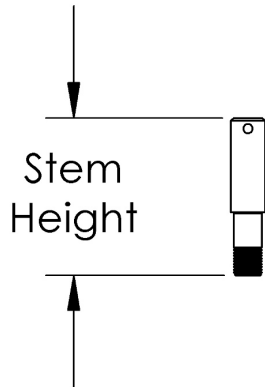

# (Discontinued) Klik Caster Forks and Stems

Std	2.0"
+ 3/4"	2.8"

Ex. Short	3.6"
Short	4.5"
Tall	4.9"

Item Number	Part Number	Description	Quantity
1b, 2b, 3-7, 11	502646_ _ _	Color Anodized Fork and Stem Assembly Extra Short 3/4	1
1d, 2b, 3-7, 11	500783_ _ _	Color Anodized Fork and Stem Assembly Short 3/4	1
1f, 2b, 3-7, 11	500785_ _ _	Color Anodized Fork and Stem Assembly Tall 3/4	1
1b, 3-5	001812_ _ _	Color Anodized Extra Short Caster Fork w/ Bearing Housing LW <i>Replaced with 004361_ _ _</i>	1
1f, 3-5	000928_ _ _	Color Anodized Caster Fork Tall w/ Bearing Housing RG <i>Replaced with 004362_ _ _</i>	1
2b	000930INST	Caster Stem In Line +3/4 Rogue/Clik <i>Replaced with 004371INST</i>	1
3	100902	Bearing 1 1/8" x 1/2" R8RS	2
6	100682	Washer 1/2" .518 x .875 x .047 F/W Black Zinc	1
7	101459	1/2-20 NTE JAM NYL INS L/N BLK ZC	1
8	000422	M6 x 56 Threaded Barrel	1
9	100792	Caster Spacer D8 x D12 x 10mm / Close Mount Handrim Spacer	2
10	100667	M6 x 12 BTN SHCS BLKZC w/Patch	2
11a	001355	Caster Bearing Cap Black Anodized <i>Used with 3/4" stem only</i>	1
11b	001355_ _ _	Color Anodized Caster Bearing Cap	1