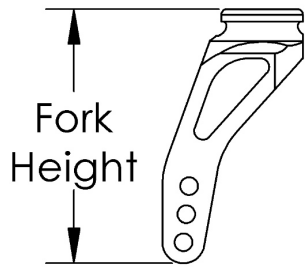

# (Discontinued) Klik Caster Forks and Stems

Std	2.0"
+ 3/4"	2.8"

Ex. Short	3.6"
Short	4.5"
Tall	4.9"

Item Number	Part Number	Description	Quantity
1b, 2b, 3-7, 11	502646_ _ _	Color Anodized Fork and Stem Assembly Extra Short 3/4	1
1d, 2b, 3-7, 11	500783_ _ _	Color Anodized Fork and Stem Assembly Short 3/4	1
1f, 2b, 3-7, 11	500785_ _ _	Color Anodized Fork and Stem Assembly Tall 3/4	1
1b, 3-5	001812_ _ _	Color Anodized Extra Short Caster Fork w/ Bearing Housing LW <i>Replaced with 004361_ _ _</i>	1
1f, 3-5	000928_ _ _	Color Anodized Caster Fork Tall w/ Bearing Housing RG <i>Replaced with 004362_ _ _</i>	1
2b	000930INST	Caster Stem In Line +3/4 Rogue/Clik <i>Replaced with 004371INST</i>	1
3	100902	Bearing 1 1/8" x 1/2" R8RS	2
6	100682	Washer 1/2" .518 x .875 x .047 F/W Black Zinc	1
7	101459	1/2-20 NTE JAM NYL INS L/N BLK ZC	1
8	000422	M6 x 56 Threaded Barrel	1
9	100792	Caster Spacer D8 x D12 x 10mm / Close Mount Handrim Spacer	2
10	100667	M6 x 12 BTN SHCS BLKZC w/Patch	2
11a	001355	Caster Bearing Cap Black Anodized <i>Used with 3/4" stem only</i>	1
11b	001355_ _ _	Color Anodized Caster Bearing Cap	1