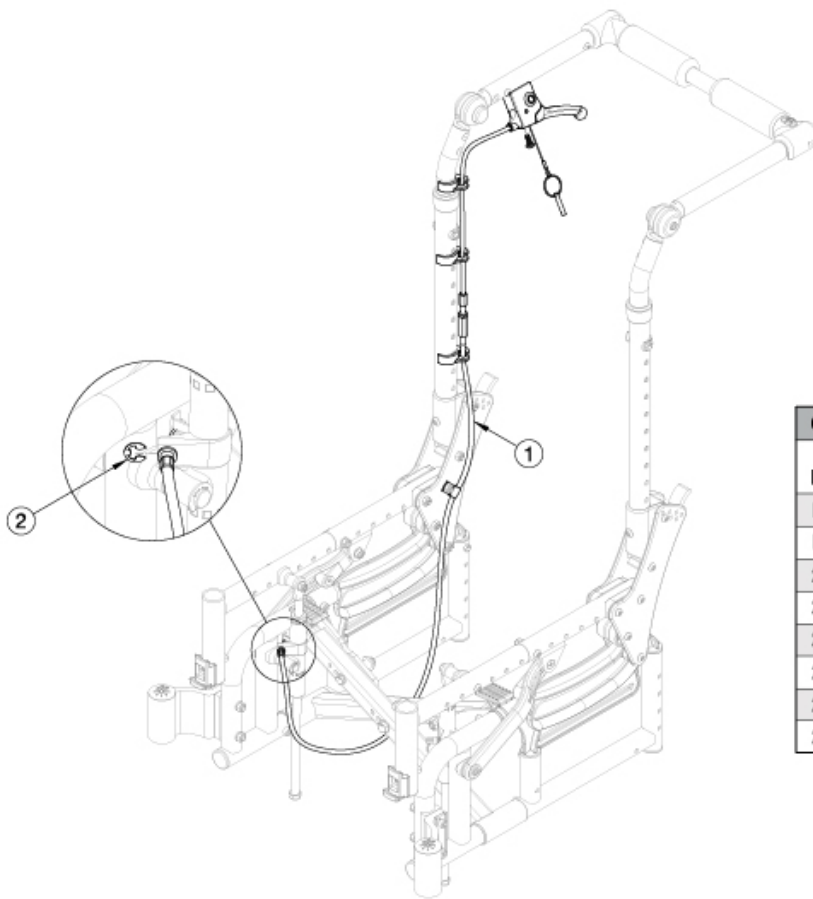

# Arc Dual Hand Tilt Mechanism - Growth

| Cable (Item 1)           |                      |                         |
|--------------------------|----------------------|-------------------------|
| Backrest Style           | Extra-Short (12-15D) | Short, Medium, and Long |
| Ht. Adj. 18-23" Back Ht. | 112940               | 112942                  |
| Ht. Adj. 24-27" Back Ht. | 112941               | 112943                  |
| 22" Fxd. Ht. Ang. Adj.   | 112940               | 112942                  |
| 26" Fxd. Ht. Ang. Adj.   | 112941               | 112943                  |
| 20" Stroller Handle      | 112938               | 112940                  |
| 24" Stroller Handle      | 112939               | 112941                  |
| 22" Recline              | 112938               | 112940                  |
| 26" Recline              | 112939               | 112941                  |

*Is your depth changing? Will your existing tilt cables achieve your new depth? If no, please select the appropriate tilt cable based off your new configuration on the table above. Each cable kit contains two cables and two e-rings.*

| Item Number | Part Number | Description                    | Quantity |
|-------------|-------------|--------------------------------|----------|
| 1a, 2       | 112938      | Cable, Tilt, Dual, Short, Arc  | 1        |
| 1b, 2       | 112939      | Cable, Tilt, Dual, Medium, Arc | 1        |
| 1c, 2       | 112940      | Cable, Tilt, Dual, Long, Arc   | 1        |
| 1d, 2       | 112941      | Cable, Tilt, Dual, XL, Arc     | 1        |
| 1e, 2       | 112942      | Cable, Tilt, Dual, XXL, Arc    | 1        |
| 1f, 2       | 112943      | Cable, Tilt, Dual, XXXL, Arc   | 1        |