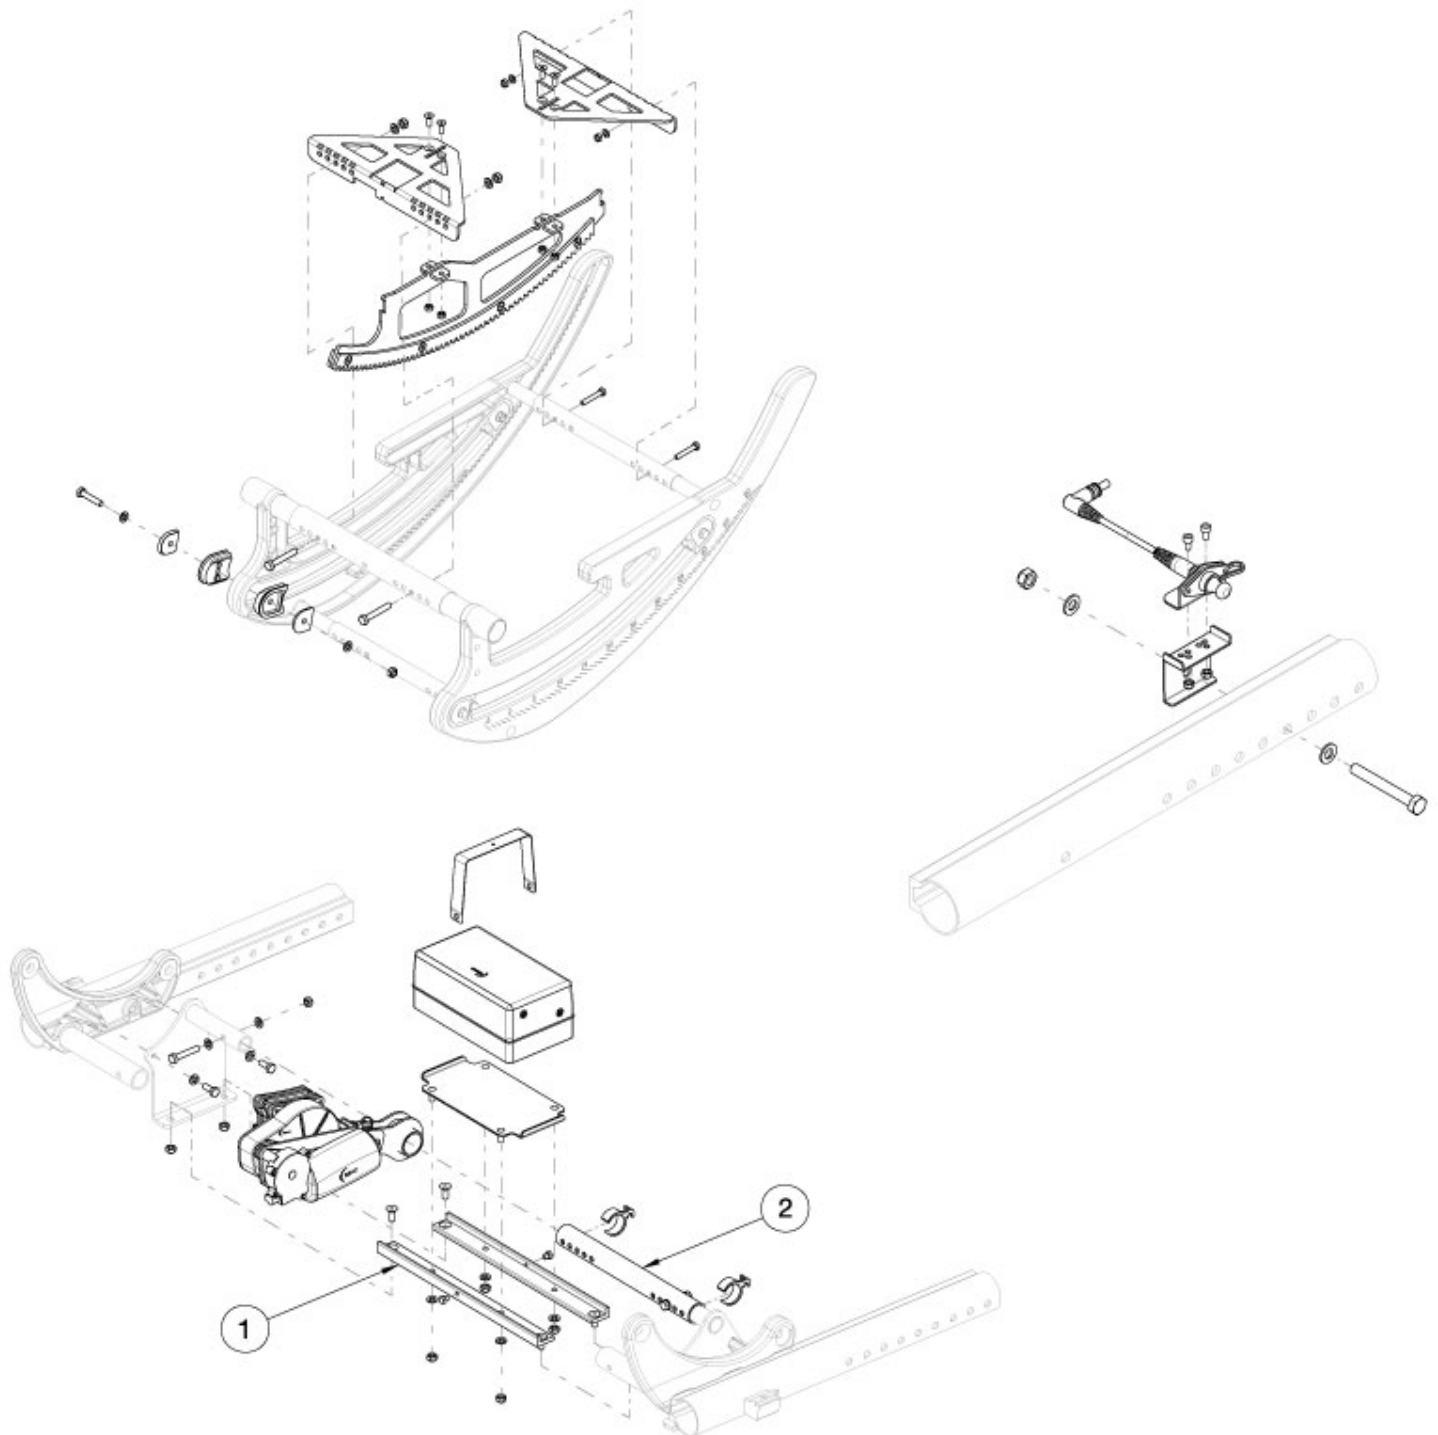

Focus CR Power Tilt - Growth

Item Number	Part Number	Description	Quantity
1a	002820	Power Tilt Bracket RCB 14W Focus	2
1b	002821	Power Tilt Bracket RCB 15W Focus	2
1c	002822	Power Tilt Bracket RCB 16W Focus	2

Item Number	Part Number	Description	Quantity
1d	002823	Power Tilt Bracket RCB 17W Focus	2
1e	002824	Power Tilt Bracket RCB 18W Focus	2
1f	002825	Power Tilt Bracket RCB 19W Focus	2
1g	002826	Power Tilt Bracket RCB 20W Focus	2
1h	002827	Power Tilt Bracket RCB 21W Focus	2
1i	002828	Power Tilt Bracket RCB 22W Focus	2
2a	002895	Power Tilt Strut Tube Small Focus <i>Accommodates 14" - 18" Widths</i>	1
2b	002896	Power Tilt Strut Tube Medium Focus <i>Accommodates 16" - 20" Widths</i>	1
2c	002897	Power Tilt Strut Tube Large Focus <i>Accommodates 18" - 22" Widths</i>	1