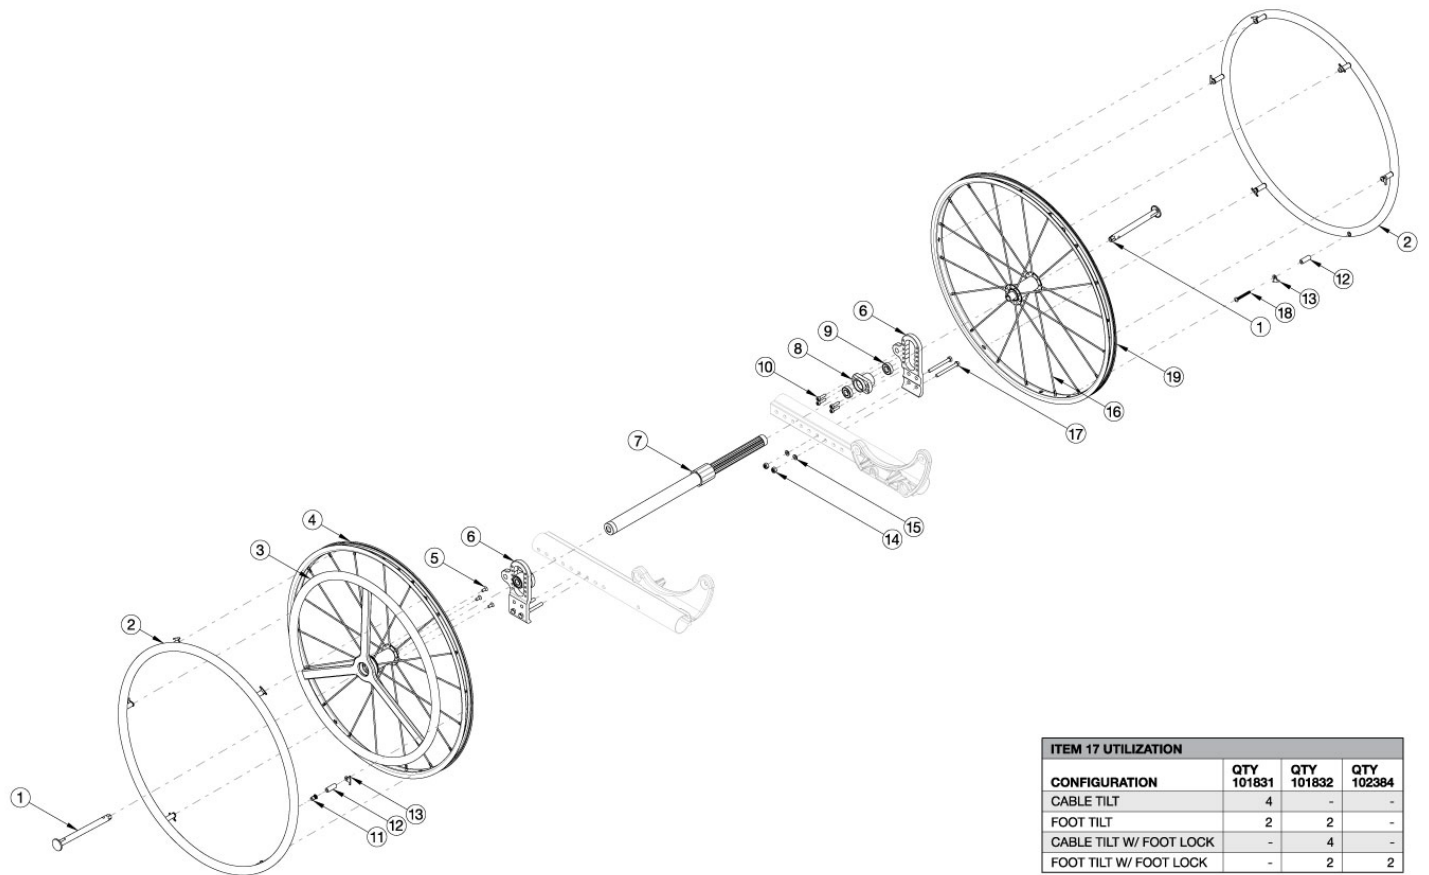

Focus CR One Arm Drive Quick Release

Most One Arm Drive Kits do not include rear tires. If 24" Pneumatic w/ Airless Insert tires are needed, please see kits that include those tires. Effective 5/13/2022, all One Arm Drives will be shipped with a close mounted Aluminum Anodized Handrim on the non-drive wheel.

Item Number	Part Number	Description	Quantity
1, 2, 3a, 4, 5, 6a, 6b, 7a, 8-15, 17a, 17b, 17c, 19	112654	Focus Quick Release One Arm Drive Retrofit Kit, 24" Spoke with Aluminum Drive Handrim, 14" Wide	1
1, 2, 3a, 4, 5, 6a, 6b, 7a, 8-15, 17a, 17b, 17c, 19	112655	Focus Quick Release One Arm Drive Retrofit Kit, 24" Spoke with Aluminum Drive Handrim, 15" Wide	1
1, 2, 3a, 4, 5, 6a, 6b, 7a, 8-15, 17a, 17b, 17c, 19	112656	Focus Quick Release One Arm Drive Retrofit Kit, 24" Spoke with Aluminum Drive Handrim, 16" Wide	1
1, 2, 3a, 4, 5, 6a, 6b, 7b, 8-15, 17a, 17b, 17c, 19	112657	Focus Quick Release One Arm Drive Retrofit Kit, 24" Spoke with Aluminum Drive Handrim, 17" Wide	1

Item Number	Part Number	Description	Quantity
17c	102384	M8 x 100 HHCS Blk Zc Part THD	2
18	102616	M5 X 25 BHCS BLK ZC	1
19	118237	24" Spoke Wheel for One Arm Drive with Axle, Pneumatic Tire (Black) w/ Airless Insert, (Driven Side) <i>Does not include handrim</i>	1