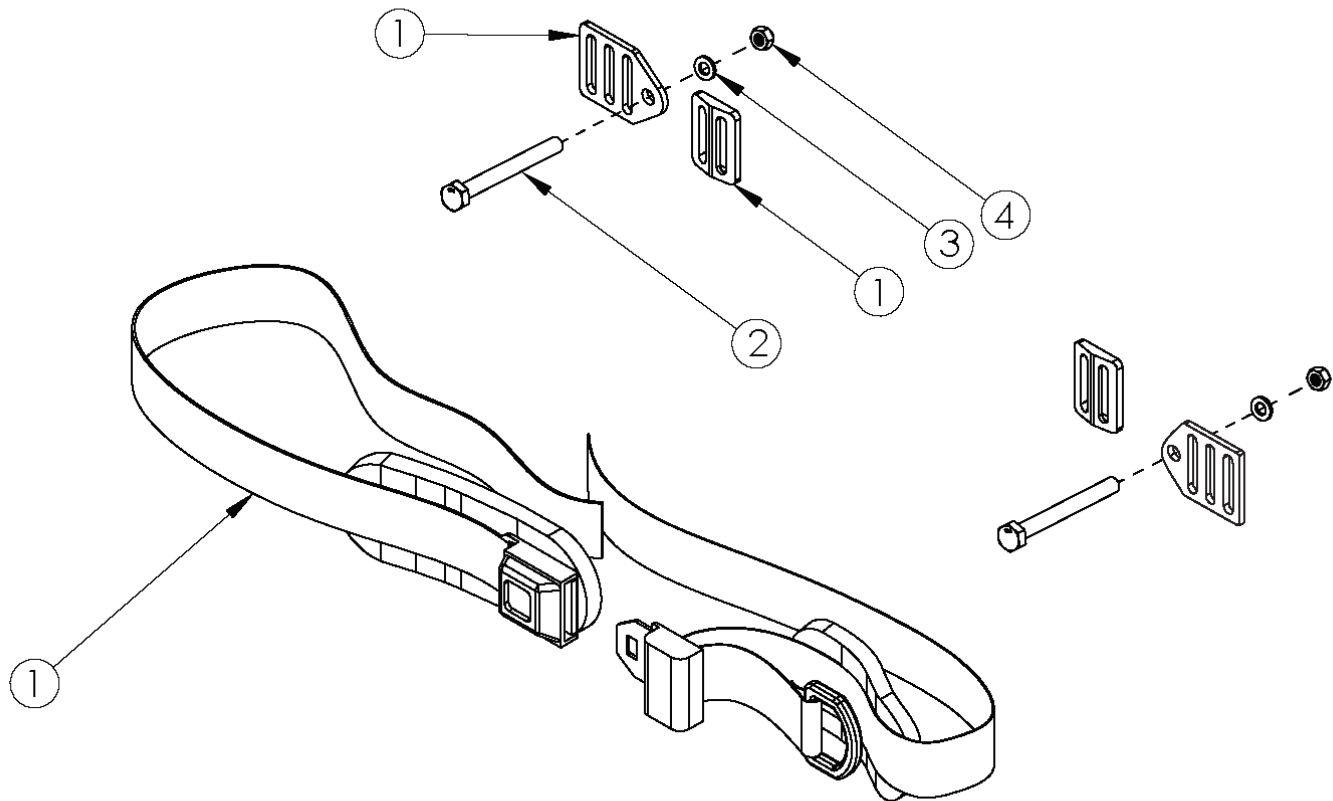

1.5" Padded Auto Buckle Pelvic Positioning Belt

Item Number	Part Number	Description	Quantity	Retail
1, 2a, 3, 4	111396	Belt Pelvic Positioning 1.5" Auto Buckle Padded 56", Catalyst/Spark	1	\$170.00
1, 2b, 3, 4	111397	Belt Pelvic Positioning 1.5" Auto Buckle Padded 56", Focus	1	\$170.00
1, 2c, 3, 4	111398	Belt Pelvic Positioning 1.5" Auto Buckle Padded 56", Tsunami/Rogue	1	\$170.00
1, 2d, 3, 4	111399	Belt Pelvic Positioning 1.5" Auto Buckle Padded 56", CliK/Ethos	1	\$170.00
1, 2e, 3, 4	111400	Belt Pelvic Positioning 1.5" Auto Buckle Padded 56", Flip/Liberty	1	\$170.00
1	100958	Belt Pelvic Positioning 1.5" Auto Buckle Padded 56"	1	\$170.00
2a	100681	M6 x 40 CLS8.8 DIN931 HHCS ZC <i>Used on Catalyst and Spark</i>	2	\$1.58
2b	101125	M6 x 55 BTN SHCS BLKZC <i>Used on Focus</i>	2	\$2.10

Item Number	Part Number	Description	Quantity	Retail
2c	101781	M6 x 50mm Partial Thread BHCS Blk ZC <i>Used on Tsunami, Rogue and Rogue XP</i>	2	\$1.58
2d	100670	M6 x 45 BTN SHCS BLK ZC <i>Used on Clik and Ethos</i>	2	\$1.58
2e	101811	M6 x 35 BHCS Blk Zn <i>Used on Flip and Liberty</i>	2	\$1.05
3	100746	M6 Flat Washer Blk Zn	2	\$1.58
4	100658	M6 Nylock Nut Blk Zn	2	\$1.05