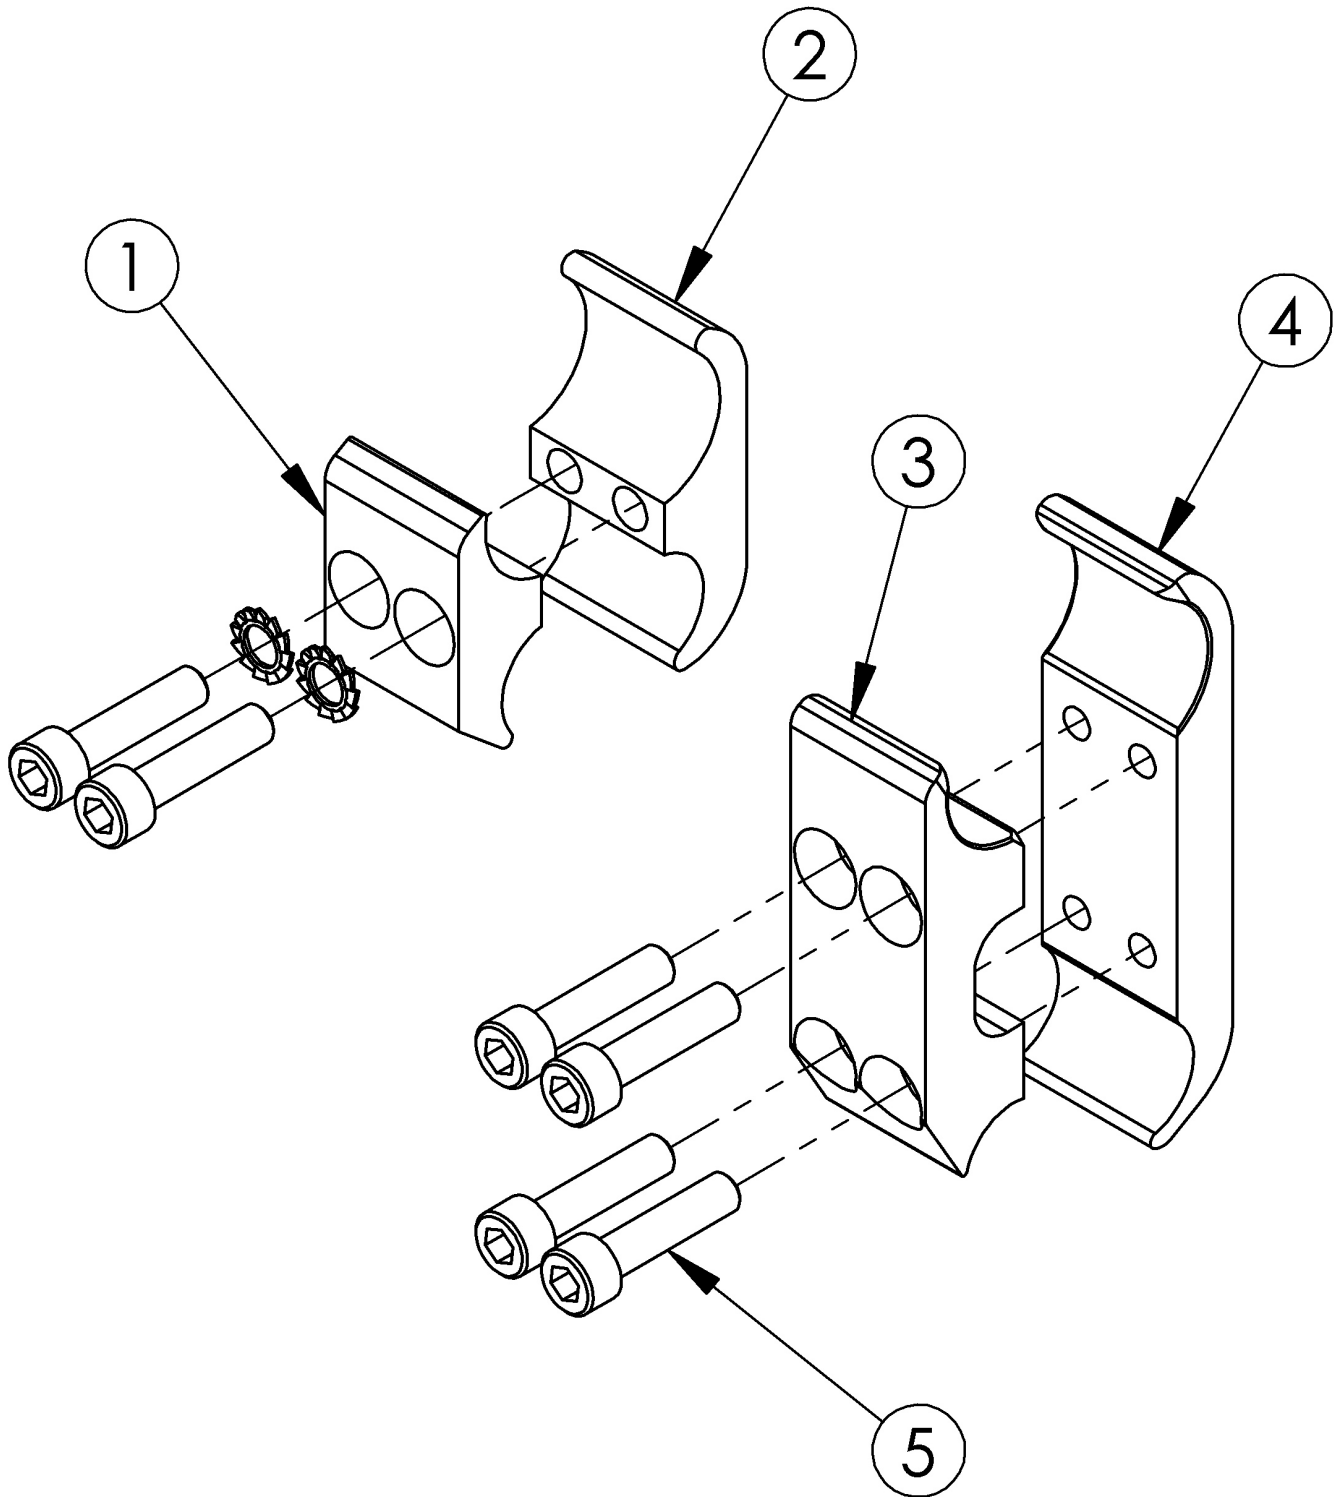

# Catalyst E Wheel Locks - Clamps

Item Number	Part Number	Description	Quantity	Retail
3, 4, 5	500758	Wheel Lock Ext. Clamp Assembly CAT	1	\$30.37
1, 2, 5	100641	Wheellock Clamp CAT <i>Used with all armrests except Height Adjustable Flip Back T-Arm. Not used with Grade Aids.</i>	1	\$25.64
3	000143	Wheel Lock Clamp Extended Top CAT <i>Always used with Grade Aids and when Flip Back Height Adjustable T-Arms are present.</i>	1	\$11.59
4	000144	Wheel Lock Clamp Extended Bottom CAT <i>Always used with Grade Aids and when Flip Back Height Adjustable T-Arms are present.</i>	1	\$11.59
5	100780	M6 x 25 SHCS ZC <i>All Wheel Lock Clamps require 2 of 100780 except the Extended Catalyst Wheel Lock Clamp which requires 4 screws</i>	4	\$2.10