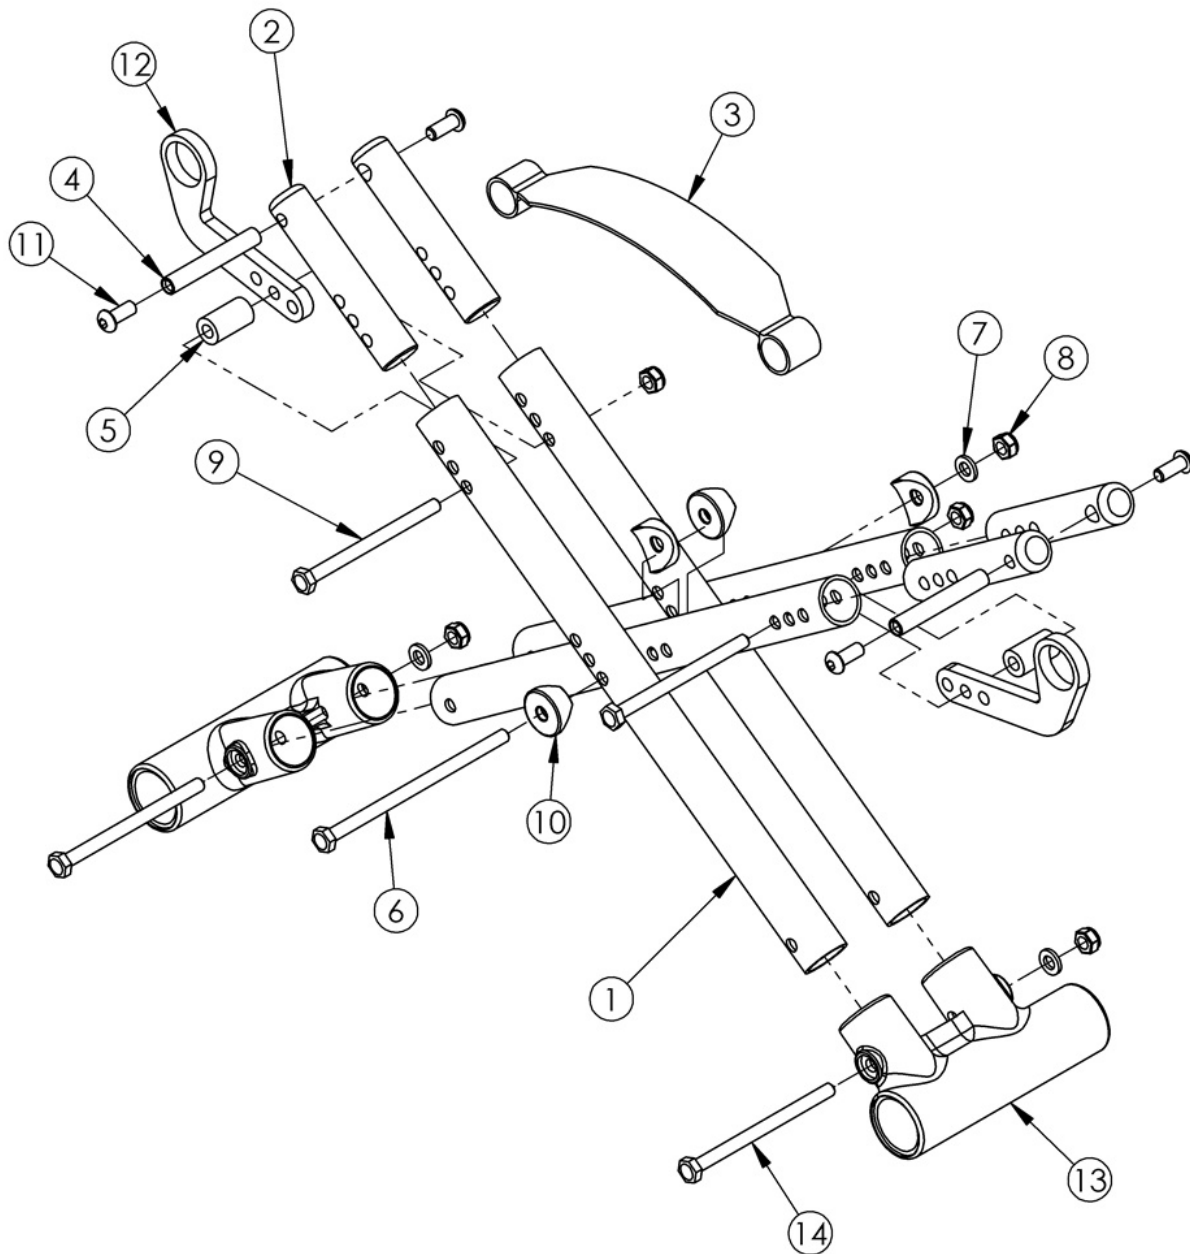

Spark Cross Braces

Item Number	Part Number	Description	Quantity
4-11, 14	501512	Cross Brace Hardware Kit SPARK	1
1a	000636	Cross Tube 10-11" Wide SPARK	4
1b	000637	Cross Tube 11-13" Wide SPARK	4
1c	000638	Cross Tube 12-14" Wide SPARK	4

Item Number	Part Number	Description	Quantity
1d	000639	Cross Tube 13-15" Wide SPARK	4
1e	000640	Cross Tube 14-16" Wide SPARK	4
2a	000630	Cross Tube Extension 10-11" Wide SPARK	4
2b	000631	Cross Tube Extension 11-13" Wide SPARK	4
2c	000632	Cross Tube Extension 12-14" Wide SPARK	4
2d	000633	Cross Tube Extension 13-15" Wide SPARK	4
2e	000634	Cross Tube Extension 14-16" Wide SPARK	4
3	000673	Cross Tube Lift Strap, Spark/Arc	1
4	000422	M6 x 56 Threaded Barrel	2
5	101099	Cross Tube Spacer SPARK	2
6	100678	M6 x 110 CLS8.8 DIN931 HHCS ZC	1
7	100746	M6 Flat Washer Blk Zn	5
8	100658	M6 Nylock Nut Blk Zn	5
9	100660	M6 x 80mm CLS8.8 DIN931 HHCS ZC	2
10	000054	Saddle 7/8"	4
11	100668	M6 x 20 CLS10.9 BTN SHCS ZC w/Patch	4
12a	000641	Cross Tube Hinge 10-11" Wide SPARK	2
12b	000642	Cross Tube Hinge 11-13" Wide SPARK	2
12c	000643	Cross Tube Hinge 12-14" Wide SPARK	2
12d	000644	Cross Tube Hinge 13-15" Wide SPARK	2
12e	000645	Cross Tube Hinge 14-16" Wide SPARK	2
13	000001	Lower Frame Pivot CAT	2
14	100704	M6 x 90 CLS8.8 DIN931 HHCS ZC	2