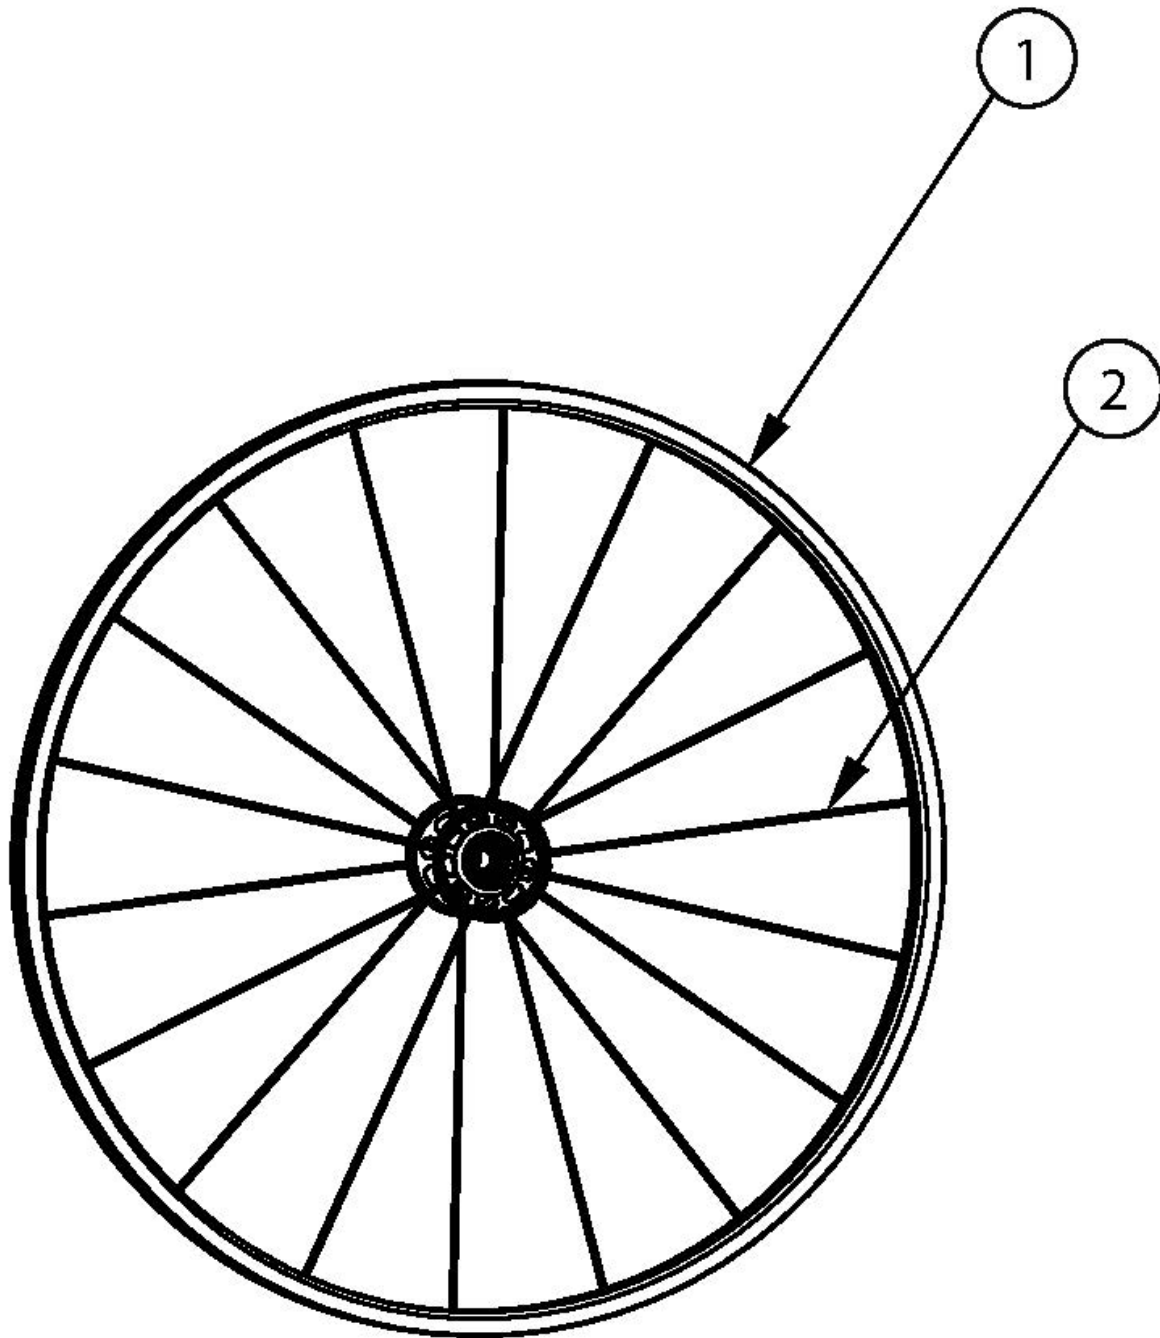

Little Wave XP Wheels - MAXX Spoke

If changing wheel size and anti-tips are present, new anti-tips may be required. If changing wheel style, new axles may be needed. Please note tab mounted handrims must be installed prior to the tire being installed. If Drum Brake is present, see MAXX Spoke for Drum Brake page