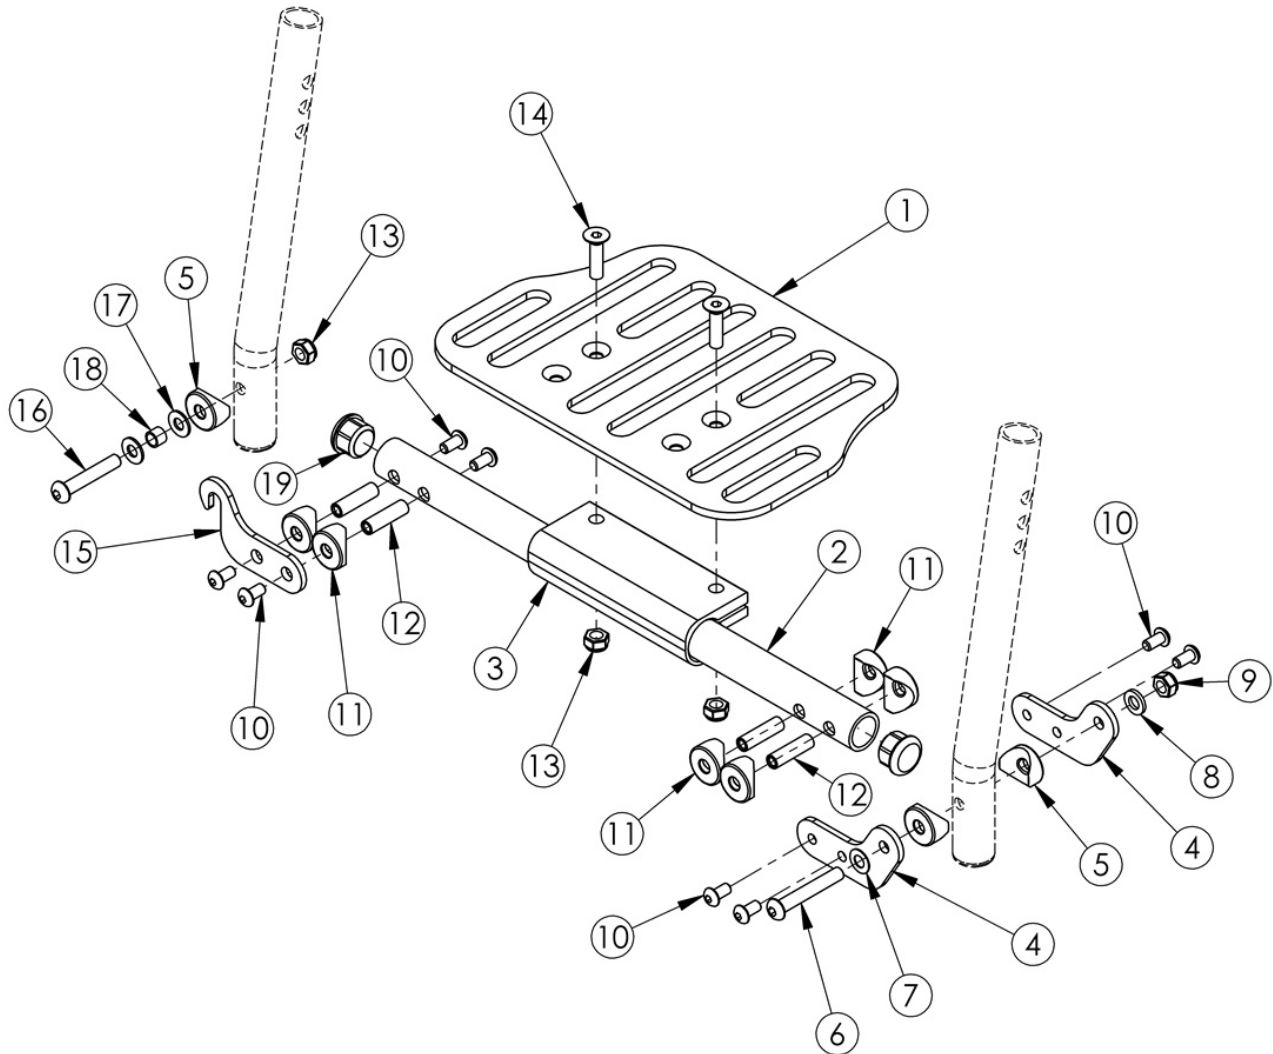

Catalyst 5Vx Footplates - One Piece Flip Up

Assemblies are based on seat width. Only compatible with extension tube hangers. If changing footplate style, new extension tubes may be needed.

Item Number	Part Number	Description	Quantity
3-19	112894	Hardware Assembly for One Piece Flip Up Footplate	1
1a, 2a, 3-19	500517	Footrest Assembly One Piece Flip 14" Wide	1
1a, 2b, 3-19	500518	Footrest Assembly One Piece Flip 15" Wide	1
1a, 2c, 3-19	500519	Footrest Assembly One Piece Flip 16" Wide	1

Item Number	Part Number	Description	Quantity
13	100658	M6 Nylock Nut Blk Zn	3
14	100662	M6 x 25 FSHCS BLK ZC	2
15	000356	Flip Up Footrest Latch	1
16	101811	M6 x 35 BHCS Blk Zn	1
17	100831	1/2" Washer OD .040" Thick	2
18	000354	Flip Up Ferrule	1
19	100638	Tube End Plug 3/4"	2