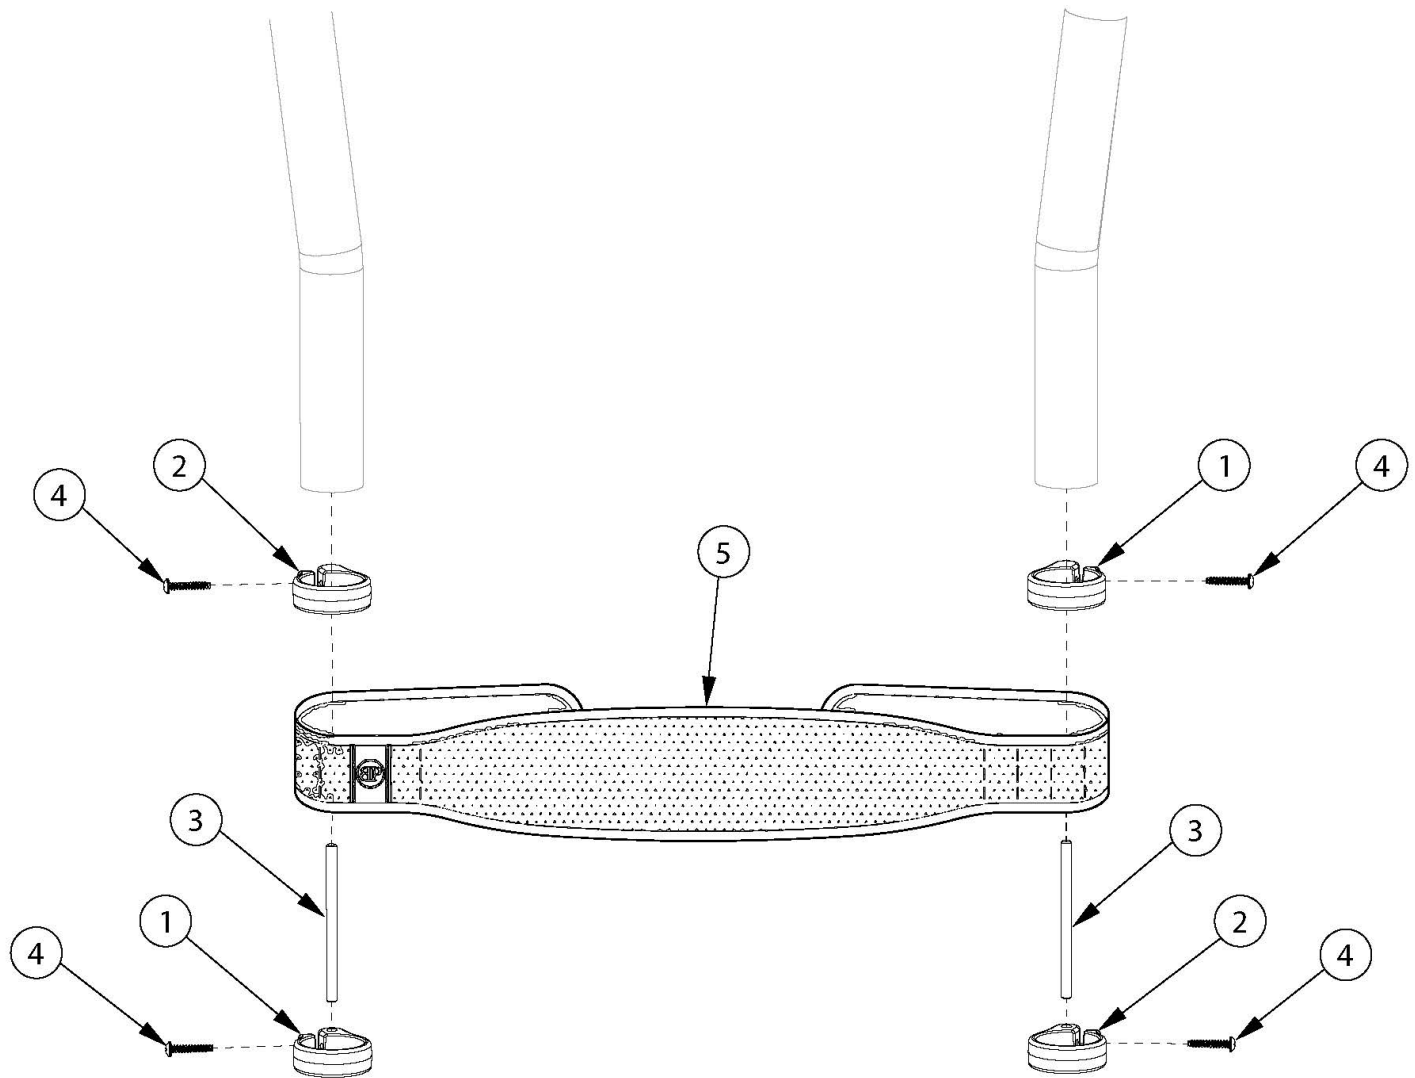

# Ethos AeroMesh Calf Strap

Sizes based on seat width

Item Number	Part Number	Description	Quantity	Retail
1-4, 5a	108231	Padded AeroMesh Calf Strap with Clamp Assembly, Short 10-14	1	\$115.82
1-4, 5b	108232	Padded AeroMesh Calf Strap with Clamp Assembly, Medium 15-17	1	\$115.82
1-4, 5c	108233	Padded AeroMesh Calf Strap with Clamp Assembly, Long 18-22	1	\$115.82
1	004462	Calf Strap Clamp A	2	\$1.30
2	004463	Calf Strap Clamp B	2	\$1.30
3	004464	Calf Strap Rod	2	\$2.31
4	103589	6-13 x 3/4 Phillips Pan HD, Plastite 45, BLK ZN Screw	4	\$1.00

<b>Item Number</b>	<b>Part Number</b>	<b>Description</b>	<b>Quantity</b>	<b>Retail</b>
1-4	108224	Calf Strap Clamp Assembly, Ethos	1	\$6.91
5a	105082	Bodypoint Calf Strap Padded Aeromesh, Short 10-14	1	\$102.00
5b	105080	Bodypoint Calf Strap Padded Aeromesh, Medium 15-17	1	\$102.00
5c	105081	Bodypoint Calf Strap Padded Aeromesh, Long 18-22	1	\$102.00