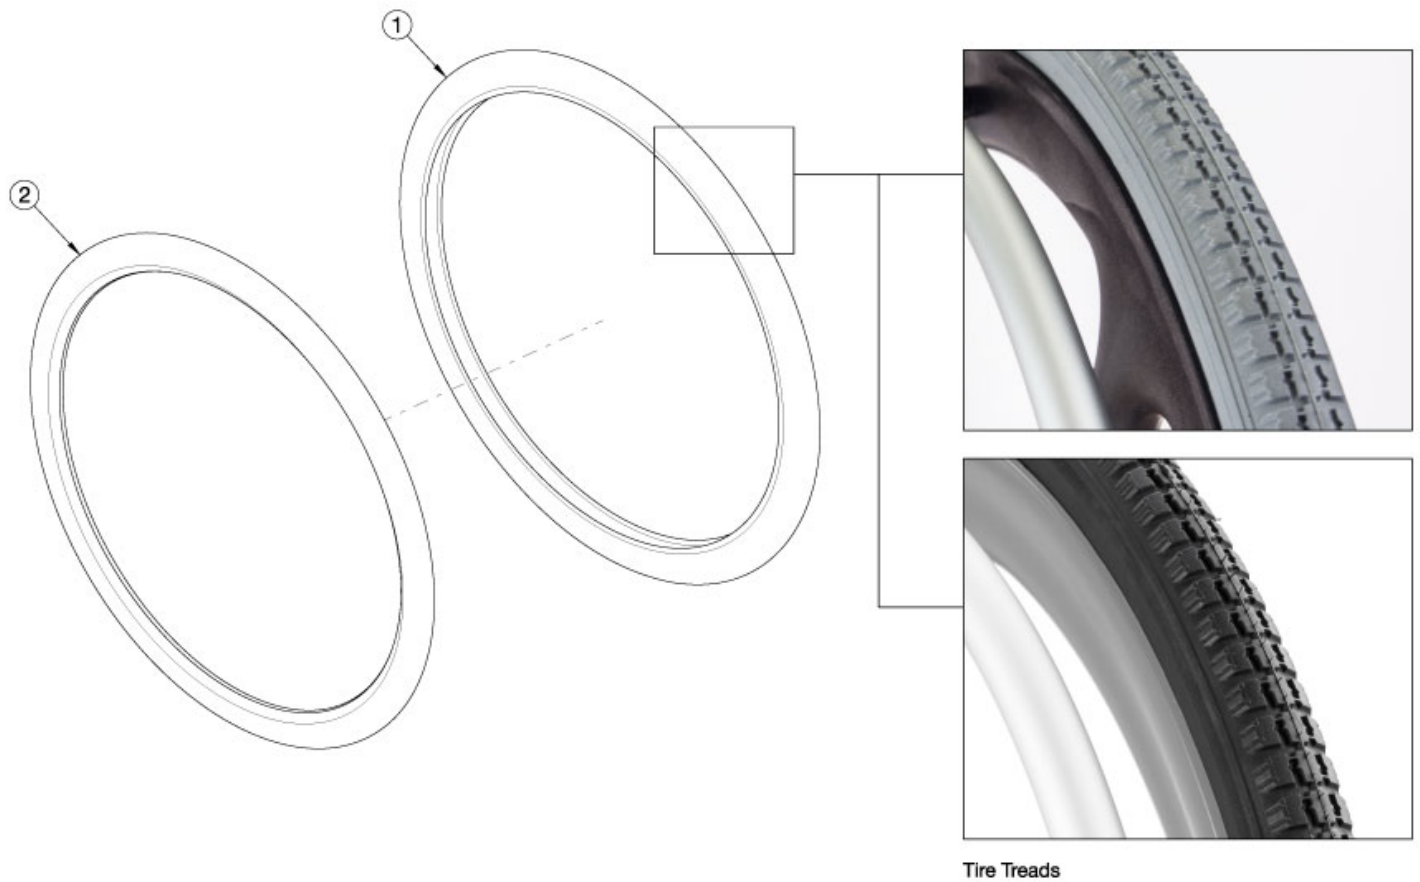

Spark Tires - Pneumatic with Airless Insert

Please note tab mounted handrims must be installed prior to the tire being installed.

Item Number	Part Number	Description	Quantity
1a, 2a	110020	Tire 18" x 1 3/8" Pneumatic (Gray) and Airless Insert Kit	1
1b, 2b	118155	Tire 20" x 1 3/8" Pneumatic (Black) and Airless Insert Kit	1
1c, 2c	118209	Tire 22" x 1 3/8" Pneumatic (Black) and Airless Insert Kit	1
1d, 2d	118217	Tire 24" x 1 3/8" Pneumatic (Black) and Airless Insert Kit	1
1a	101587	Tire 18" x 1 3/8" Pneumatic, Gray	1
1b	116843	Tire 20" x 1 3/8" Pneumatic, Black	1
1c	116735	Tire 22" x 1 3/8" Pneumatic, Black <i>Replacement for part number 100634</i>	1
1d	116736	Tire 24" x 1 3/8" Pneumatic, Black <i>Replacement for part number 100635</i>	1
2a	101092	Airless Insert 18"	1

See Page 2 for Discontinued Wheels.

Tire Component Chart (Discontinued Wheels)

Wheel		1 3/8" Street Pneumatic			1" High Pressure			1 3/8" Euro Trek Knobby			1" Schwalbe				1 3/8" Schwalbe HS-127			2" Mountain			
Wheel	Wheel Part #	Tire	Inner Tube	Rim Strip	Tire	Inner Tube	Rim Strip	Tire	Inner Tube	Rim Strip	Mara-thon Tire	One Tire	Inner Tube	Rim Strip	Tire	Inner Tube	Rim Strip	Tire	Inner Tube	Rim Strip	
18" Ki Spoke	200529	101587	101588	101137																	
20" Ki Spoke	200530	100911	100912	101137	102957	102844	101137														
22" Ki Spoke	200531	100634	100588	101908	102961	100609	101908											101475	100588	101908	
24" Ki Spoke	200532	111818	100589	100596	102958	100580	100596	102982	100589	100596	100864	103176	100580	100596	102920	100589	100596	101476	101188	100596	
25" Ki Spoke	200533				102959	101457	101452				101357	103177	101457	101452				100166	100208	101452	
26" Ki Spoke	200534	100636	100590	100608	102960	100582	100597				100865		100582	100597							
20" 5-Spoke X Core	101961	100911	100912	101137																	
22" 5-Spoke X Core	101962	100634	100588	101908																	
24" 5-Spoke X Core	100960	111818	100589	100596				102982	100589	100596					102920	100589	100596				