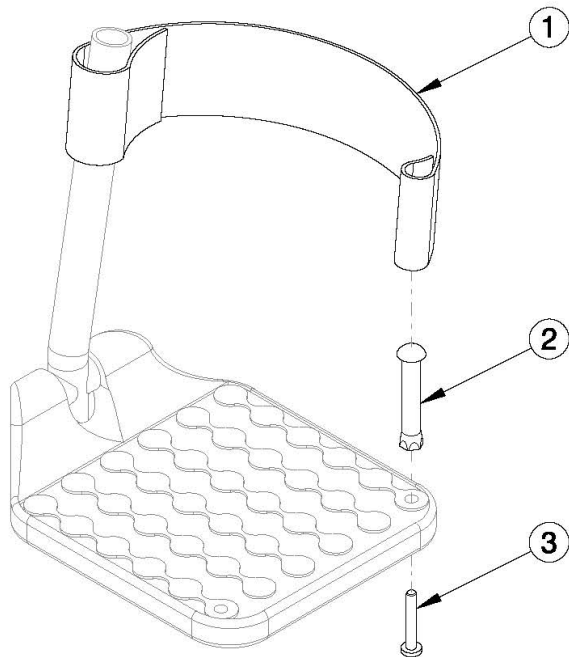

Catalyst E Heel Loops

Heel Loop				
Part No.	Used on Chair Widths			Strap Length
	Angle Adjustable / Multi-Angle	Composite	Composite Angle Adjustable	
100591	N/A	14" - 15"	N/A	9.4"
100592	14" - 15"	16" - 17"	15" - 16"	10.4"
100593	16" - 22"	18" - 22"	17" - 22"	11.4"

Adjustable Heel Loop				
Part No.	Used on Chair Widths			Strap Length
	Angle Adjustable / Multi-Angle	Composite	Composite Angle Adjustable	
112009	10" - 13"	N/A	N/A	17"
103364	14" - 17"	14" - 18"	15" - 17"	19"
103365	18" - 20"	19" - 22"	18" - 20"	21"
103366	21" - 22"	N/A	21" - 22"	25"

Item Number	Part Number	Description	Quantity
1a	100591	Heel Loop Strap Short	1
1b	100592	Heel Loop Strap Medium	1
1c	100593	Heel Loop Strap Long	1
1d	103364	Adjustable Heel Loop Short	1
1e	103365	Adjustable Heel Loop Medium	1
1f	103366	Adjustable Heel Loop Long	1
2	100551	Heel Loop Peg	1
3	101471	10-32 x 1-1/4 PH Pan HD T-B T/S ZC	1