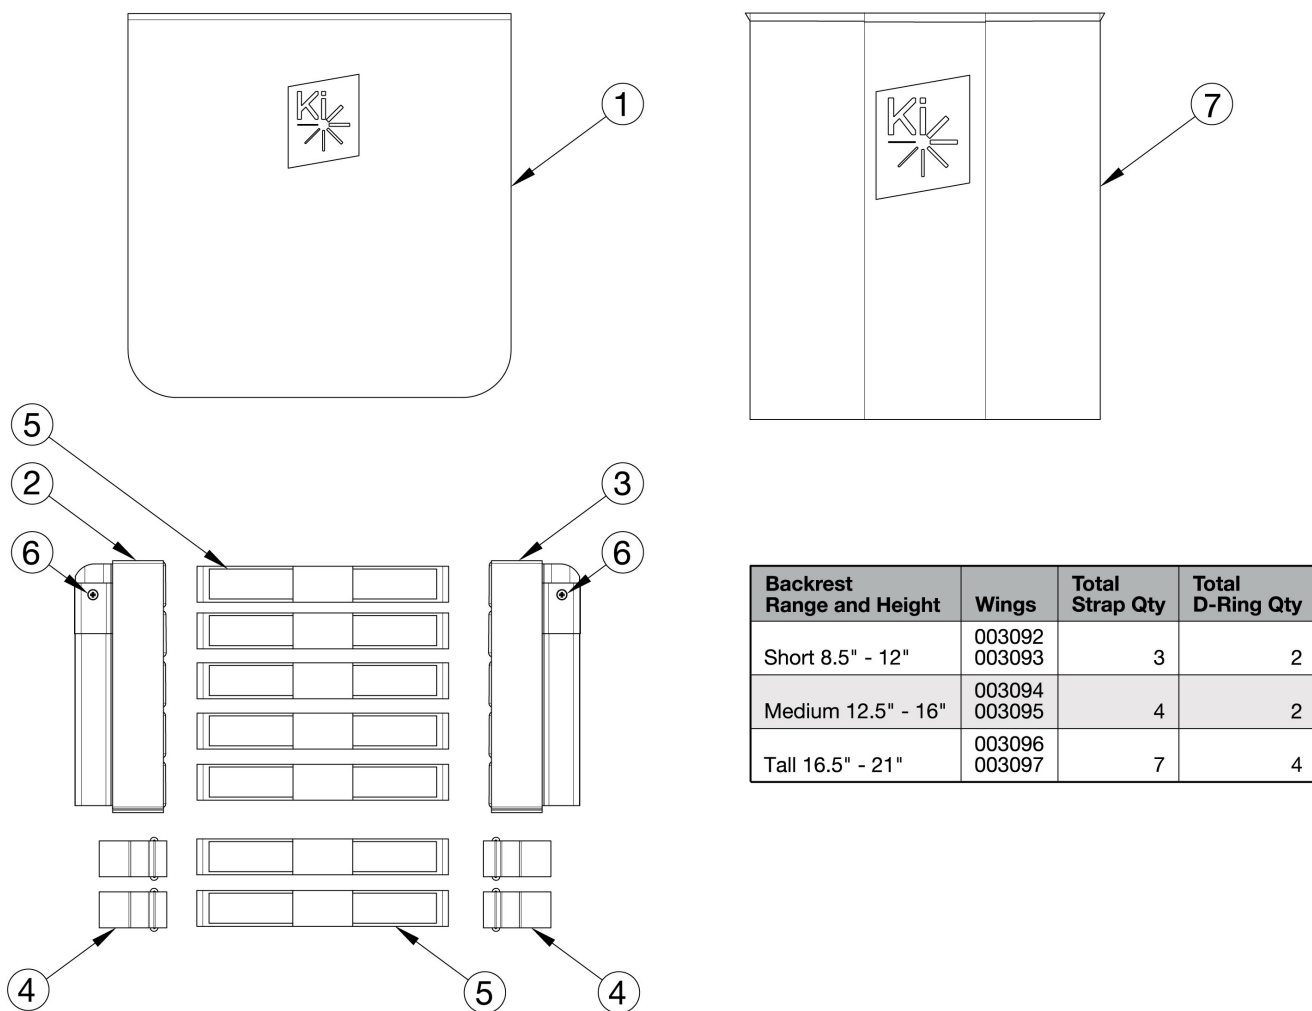

Catalyst E Back Upholstery - Tension Adjustable

Assemblies contain the cover, amount of straps and d-rings used for the tallest height listed in the assembly. Attaching hardware is not included with the back upholstery assemblies.

Item Number	Part Number	Description	Quantity
1a, 2a, 3a, 4, 5a	116000	Back Upholstery Assembly Tension Adjustable with Standard Cover 14W, 8.5" - 12"	1
1b, 2b, 3b, 4, 5a	116001	Back Upholstery Assembly Tension Adjustable with Standard Cover 14W, 12.5"-16"	1
1c, 2c, 3c, 4, 5a	116002	Back Upholstery Assembly Tension Adjustable with Standard Cover 14W, 16.5" - 21"	1
1d, 2a, 3a, 4, 5b	117476	Back Upholstery Assembly Tension Adjustable with Standard Cover 15W, 8.5" - 12"	1
1e, 2b, 3b, 4, 5b	117477	Back Upholstery Assembly Tension Adjustable with Standard Cover 15W, 12.5"-16"	1
1g, 2a, 3a, 4, 5c	116003	Back Upholstery Assembly Tension Adjustable with Standard Cover 16W, 8.5" - 12"	1