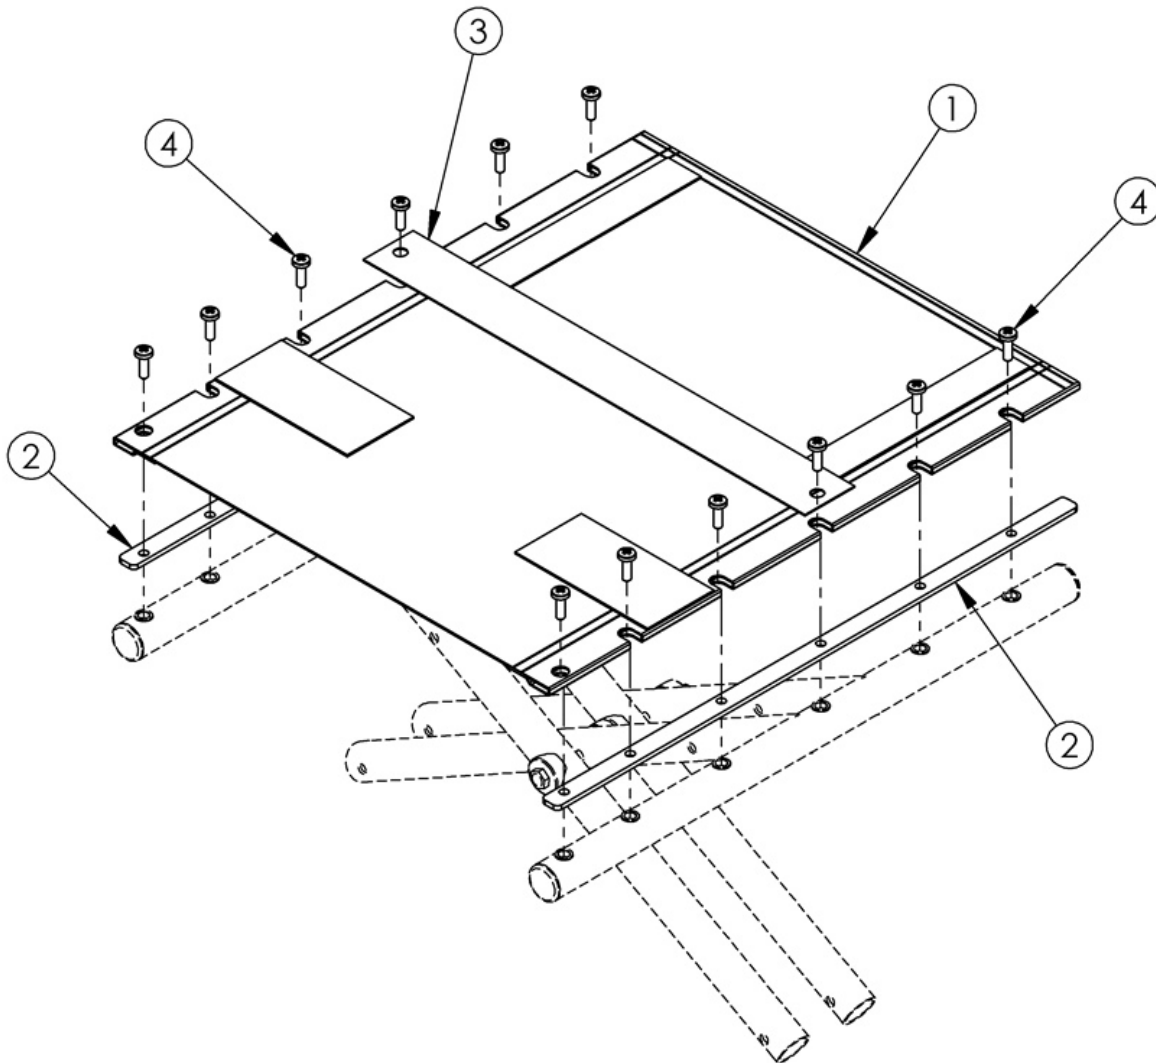

Catalyst E Seat Upholstery

SCREW (ITEM 4) QTY PER CHAIR	
SEAT DEPTH	SCREW QTY
14" - 15"	10
16" - 17"	12
18" - 19"	14
20"	16

Seat upholstery width measures approximately 2.5" less than the chair size. Seat upholstery depth measures true to the chair size.

Item Number	Part Number	Description	Quantity
1a	100095	Seat Upholstery Cat 1416	1

Item Number	Part Number	Description	Quantity
1b	100097	Seat Upholstery Cat 1418	1
1c	100100	Seat Upholstery Cat 1516	1
1d	100102	Seat Upholstery Cat 1518	1
1e	100104	Seat Upholstery Cat 1520	1
1f	100107	Seat Upholstery Cat 1616	1
1g	100109	Seat Upholstery Cat 1618	1
1h	100111	Seat Upholstery Cat 1620	1
1i	100114	Seat Upholstery Cat 1716	1
1j	100116	Seat Upholstery Cat 1718	1
1k	100118	Seat Upholstery Cat 1720	1
1l	100121	Seat Upholstery Cat 1816	1
1m	100123	Seat Upholstery Cat 1818	1
1n	100125	Seat Upholstery Cat 1820	1
1o	100126	Seat Upholstery Cat 1916	1
1p	100128	Seat Upholstery Cat 1918	1
1q	100130	Seat Upholstery Cat 1920	1
1r	100131	Seat Upholstery Cat 2016	1
1s	100133	Seat Upholstery Cat 2018	1
1t	100135	Seat Upholstery Cat 2020	1
1u	101450	Seat Upholstery Cat 2116	1
1v	100855	Seat Upholstery Cat 2118	1
1w	100857	Seat Upholstery Cat 2120	1
1x	101556	Seat Upholstery Cat 2216	1
1y	100247	Seat Upholstery Cat 2218	1
1z	100261	Seat Upholstery Cat 2220	1
2a	100232	Seat Rail 16" Deep CAT	2
2b	100234	Seat Rail 18" Deep CAT	2
2c	100236	Seat Rail 20" Deep CAT	2

Item Number	Part Number	Description	Quantity
3a	000059	Lifting Strap 14" Wide CAT	1
3b	000060	Lifting Strap 15" Wide CAT	1
3c	000061	Lifting Strap 16" Wide CAT	1
3d	000062	Lifting Strap 17" Wide CAT	1
3e	000063	Lifting Strap 18" Wide CAT	1
3f	000064	Lifting Strap 19" Wide CAT	1
3g	000058	Lifting Strap 20" Wide CAT	1
3h	100248	Lifting Strap 21" Wide CAT	1
3i	100875	Lifting Strap 22" Wide CAT	1
4	100734	M5 x 16 PHMS ZC	16