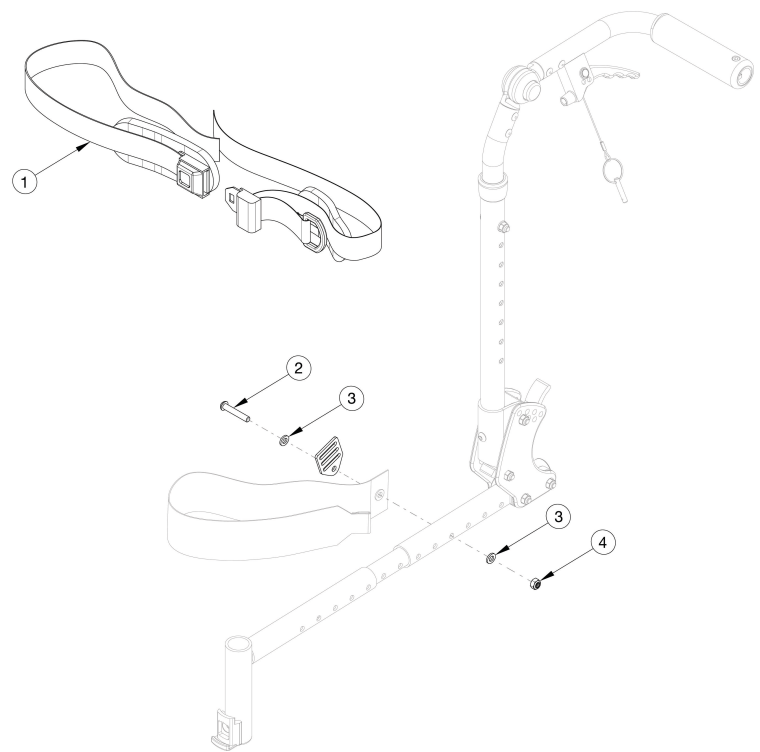

Arc Pelvic Positioning Belt - 1" Padded Auto Buckle and Hardware

Item Number	Part Number	Description	Quantity
1	100613	Belt Pelvic Positioning 1" Auto Buckle Padded 53"	1
2 - 4	102919	Seat Belt Mounting Hardware Flip / Liberty / Arc (PAIR)	1