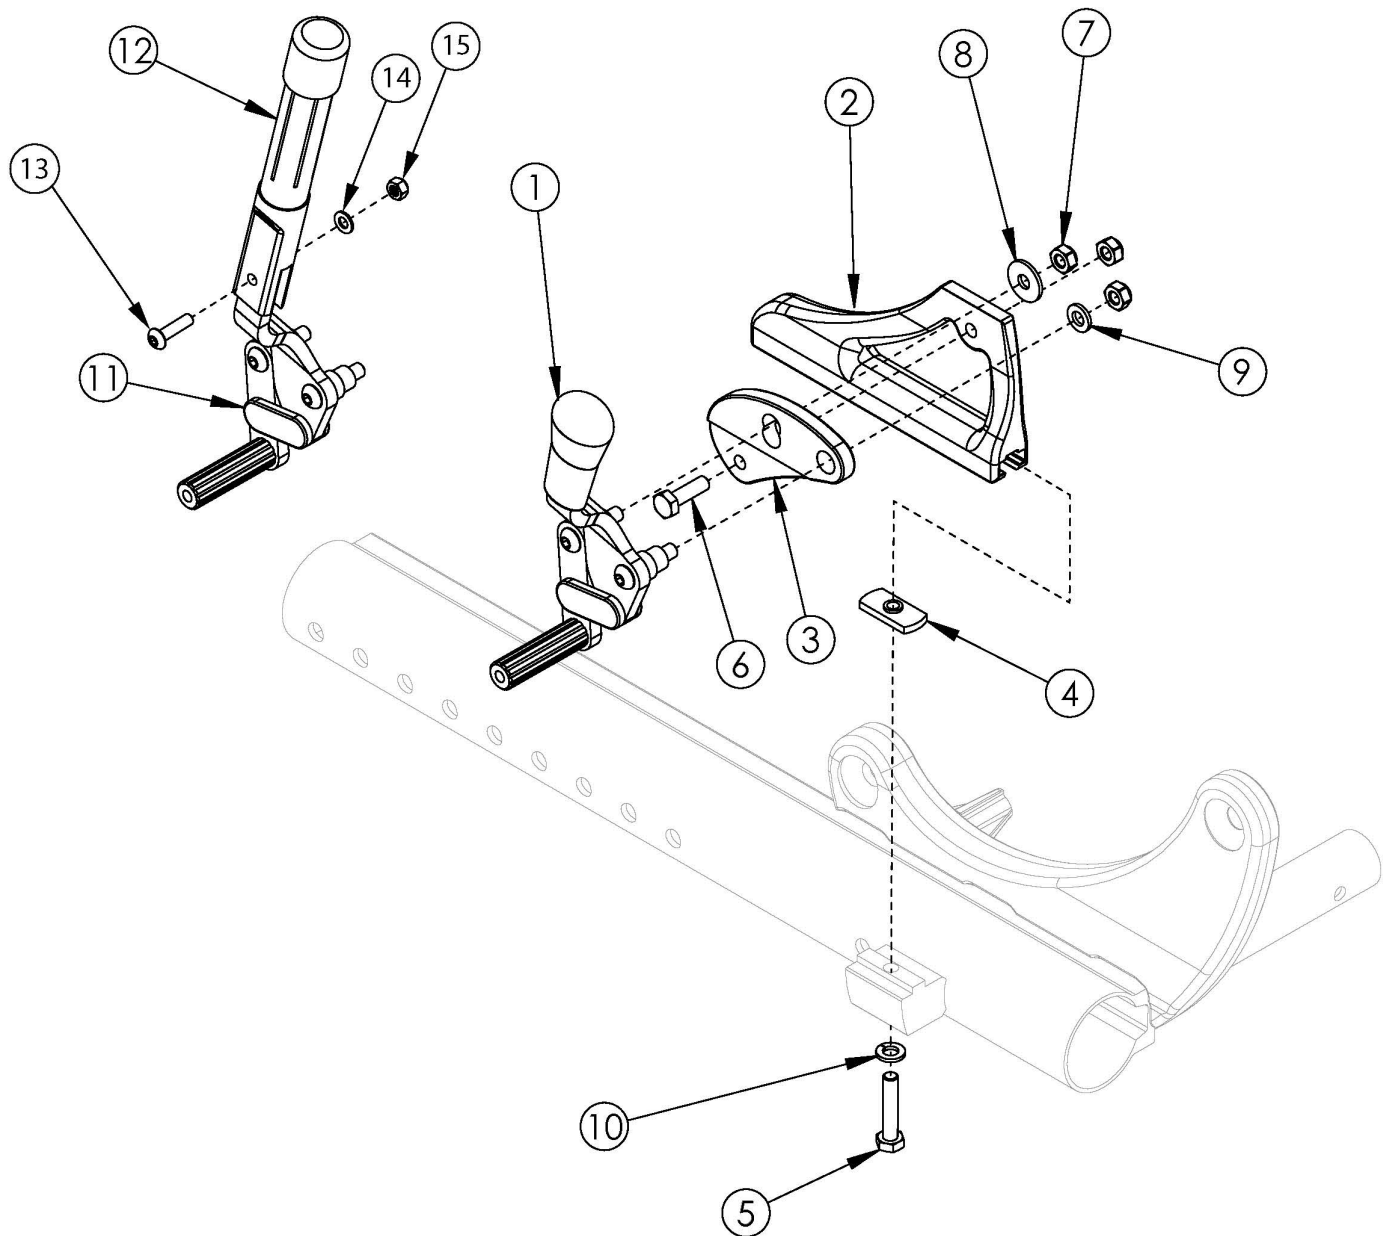

# Focus CR Wheel Lock

Does the chair have a combination wheel lock? If yes, please see the combination wheel lock parts manual page.

Item Number	Part Number	Description	Quantity
1a, 2b, 3a, 4 - 10	501486	Wheel Lock Assembly Push Left Focus	1
1b, 2a, 3a, 4 - 10	501487	Wheel Lock Assembly Push Right Focus	1
1a, 1b, 2a, 2b, 3a, 4 - 10	501113	Wheel Lock Assembly Push PAIR Focus	1
2b, 3a, 4 - 10, 11a, 12-15	501488	Wheel Lock Assembly Push w/ Ext Left Focus	1

Item Number	Part Number	Description	Quantity
2a, 3a, 4 - 10, 11b, 12-15	501489	Wheel Lock Assembly Push w/ Ext Right Focus	1
2a, 2b, 3a, 4 - 10, 11a, 11b, 12-15	501114	Wheel Lock Assembly Push w/ Ext PAIR Focus	1
1c, 2b, 3b, 4 - 10	501490	Wheel Lock Assembly Pull Left Focus	1
1d, 2a, 3b, 4 - 10	501491	Wheel Lock Assembly Pull Right Focus	1
1c, 1d, 2a, 2b, 3b, 4 - 10	501115	Wheel Lock Assembly Pull PAIR Focus	1
2b, 3b, 4 - 10, 11c, 12-15	501492	Wheel Lock Assembly Pull w/ Ext Left Focus	1
2a, 3b, 4 - 10, 11d, 12-15	501493	Wheel Lock Assembly Pull w/ Ext Right Focus	1
2a, 2b, 3b, 4 - 10, 11c, 11d, 12-15	501116	Wheel Lock Assembly Pull w/ Ext PAIR Focus	1
2a	001138	Plate Wheel Lock Right Tilt	1
2b	001139	Plate Wheel Lock Left Tilt	1
3a	003769	Wheel Lock Mount Push Tilt <i>Replaced 001140</i>	1
3b	003770	Wheel Lock Mount Pull Tilt <i>Replaced 001238</i>	1
4	001141	Weld Nut NDM 06028 Zinc	1
5	101824	M6 X 30 Hhcs Blk Zn	1
6	101823	M6 X 20 Hhcs Blk Zn	1
7	100658	M6 Nylock Nut Blk Zn	3
8	101853	M6 Washer Blk Zn	1
9	100746	M6 Flat Washer Blk Zn	1
10	101835	M6 Lock Washer Blk Zn	1
12-15	100854	Brake Extension Replacement	1
13	101117	M5 x 22 BTN SHCS BLK ZC	1
14	101856	Flat Washer, M5, Blk Zn	1
15	100657	M5 Nylock Nut Blk Zn	1