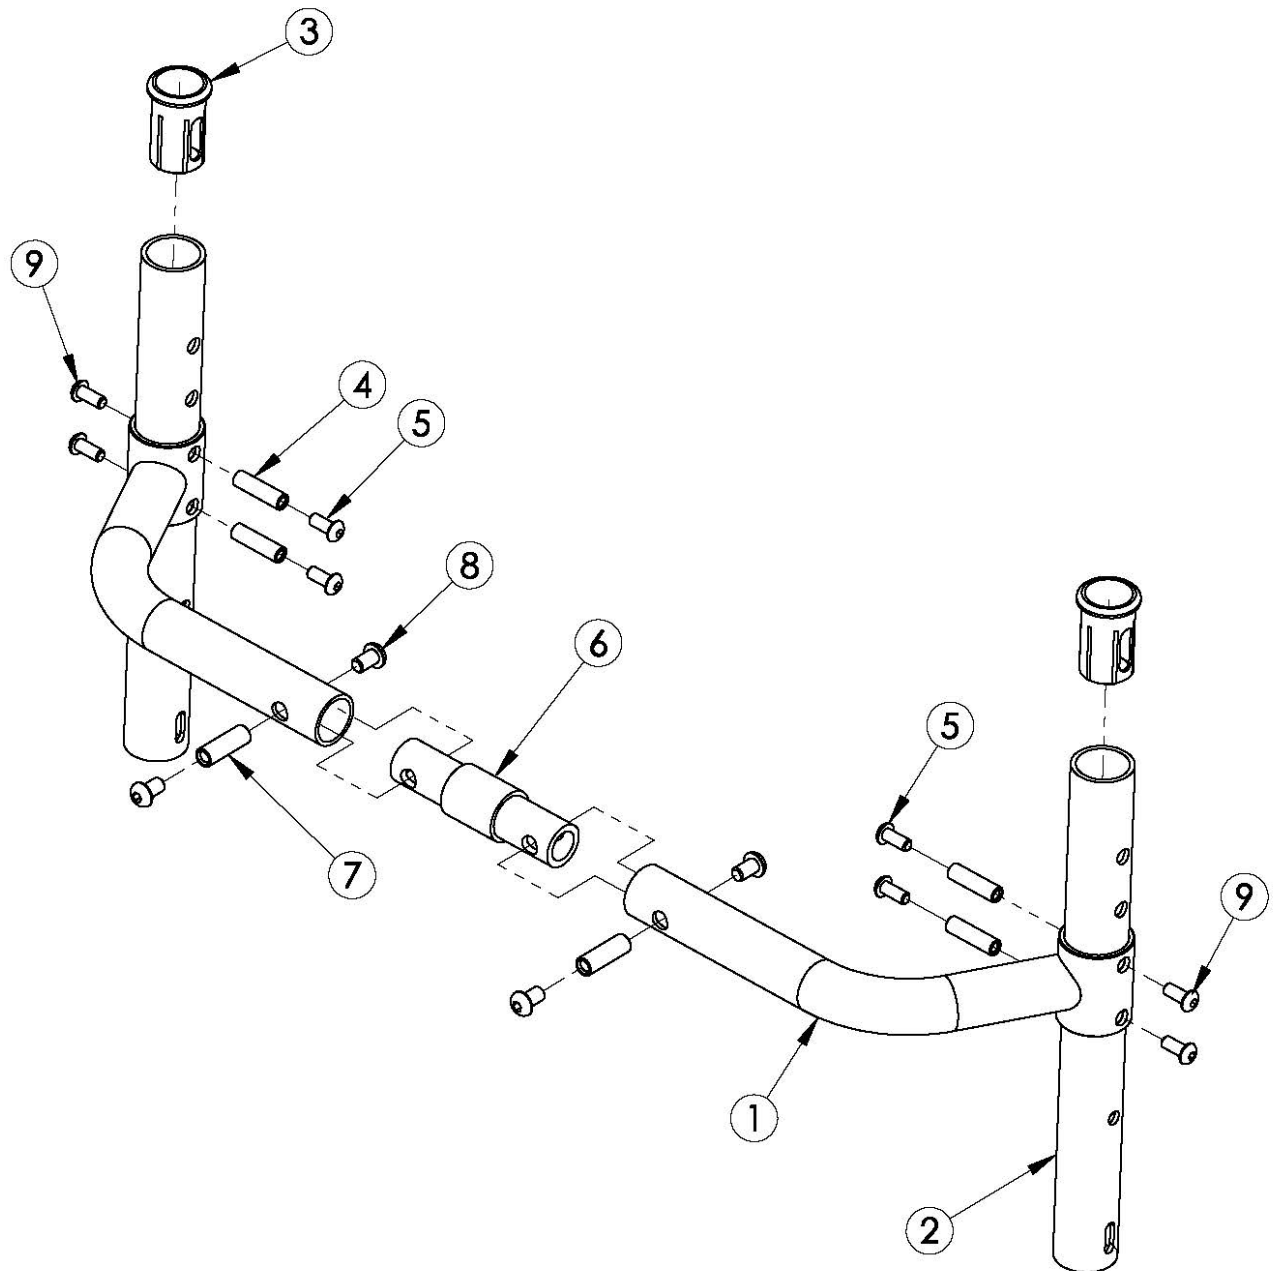

(Discontinued) Rogue with XP Option Adjustable Height Backrest with Adjustable Height Rigidizer Bar

This Rogue with XP Option Backrest is discontinued as of July 25th, 2016 <p>

Parts on this page are only for the Discontinued Rogue with XP Option frames/backrest. If you have a Rogue XP, use the Rogue XP Backrest pages for your replacement parts.

Item Number	Part Number	Description	Quantity	Retail
1a, 6a, 7, 8	109158	Adjustable Height Rigidizer Bar 12", 0" Connector and Hardware	1	$127.73