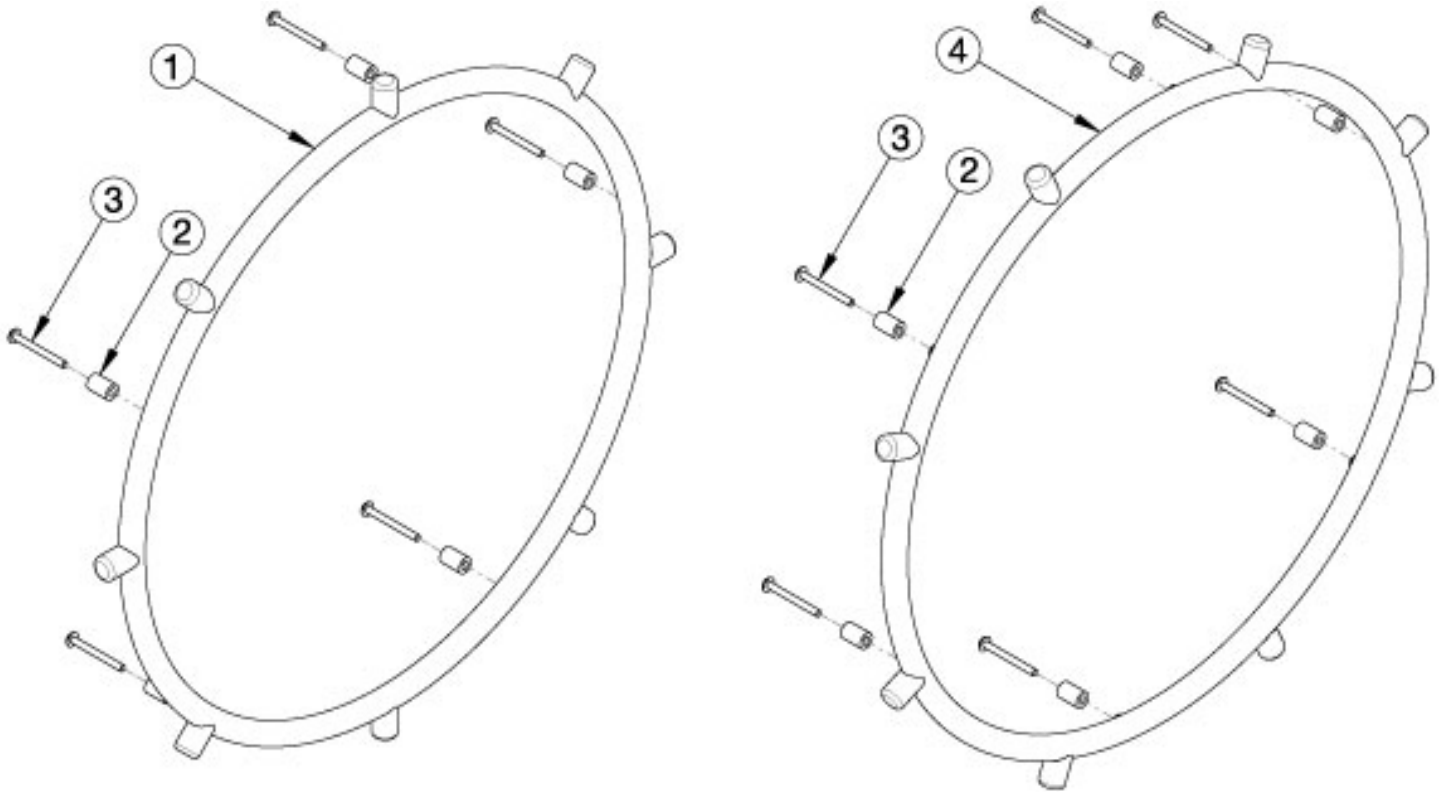

CR45 Handrims - Projection

Item Number	Part Number	Description	Quantity
2, 3a	502171	Handrim Hardware Kit, 5 Rivet Nut, EACH <i>Used with X Core Mag wheels</i>	1
2, 3b	117377	Handrim Hardware Kit, Standard Mount, MAXX Mag, EACH <i>Used with MAXX Mag wheels</i>	1
4	112825	Handrim Projection, Vertical, 6 Rivet Nut 24" <i>Used with MAXX Mag wheels</i>	1
2	100629	Handrim Spacer Alum Ano Riv <i>Used with X Core Mag wheels (Qty 5 needed) and MAXX Mag wheels (Qty 6 needed)</i>	1
3a	100724	M5 x 55 PH TRS HD M/S ZC <i>Used with X Core Mag wheels</i>	5
3b	103545	M5 x 50 DIN7985 PH PAN HD M/S BLK ZC <i>Used with MAXX Mag wheels</i>	6