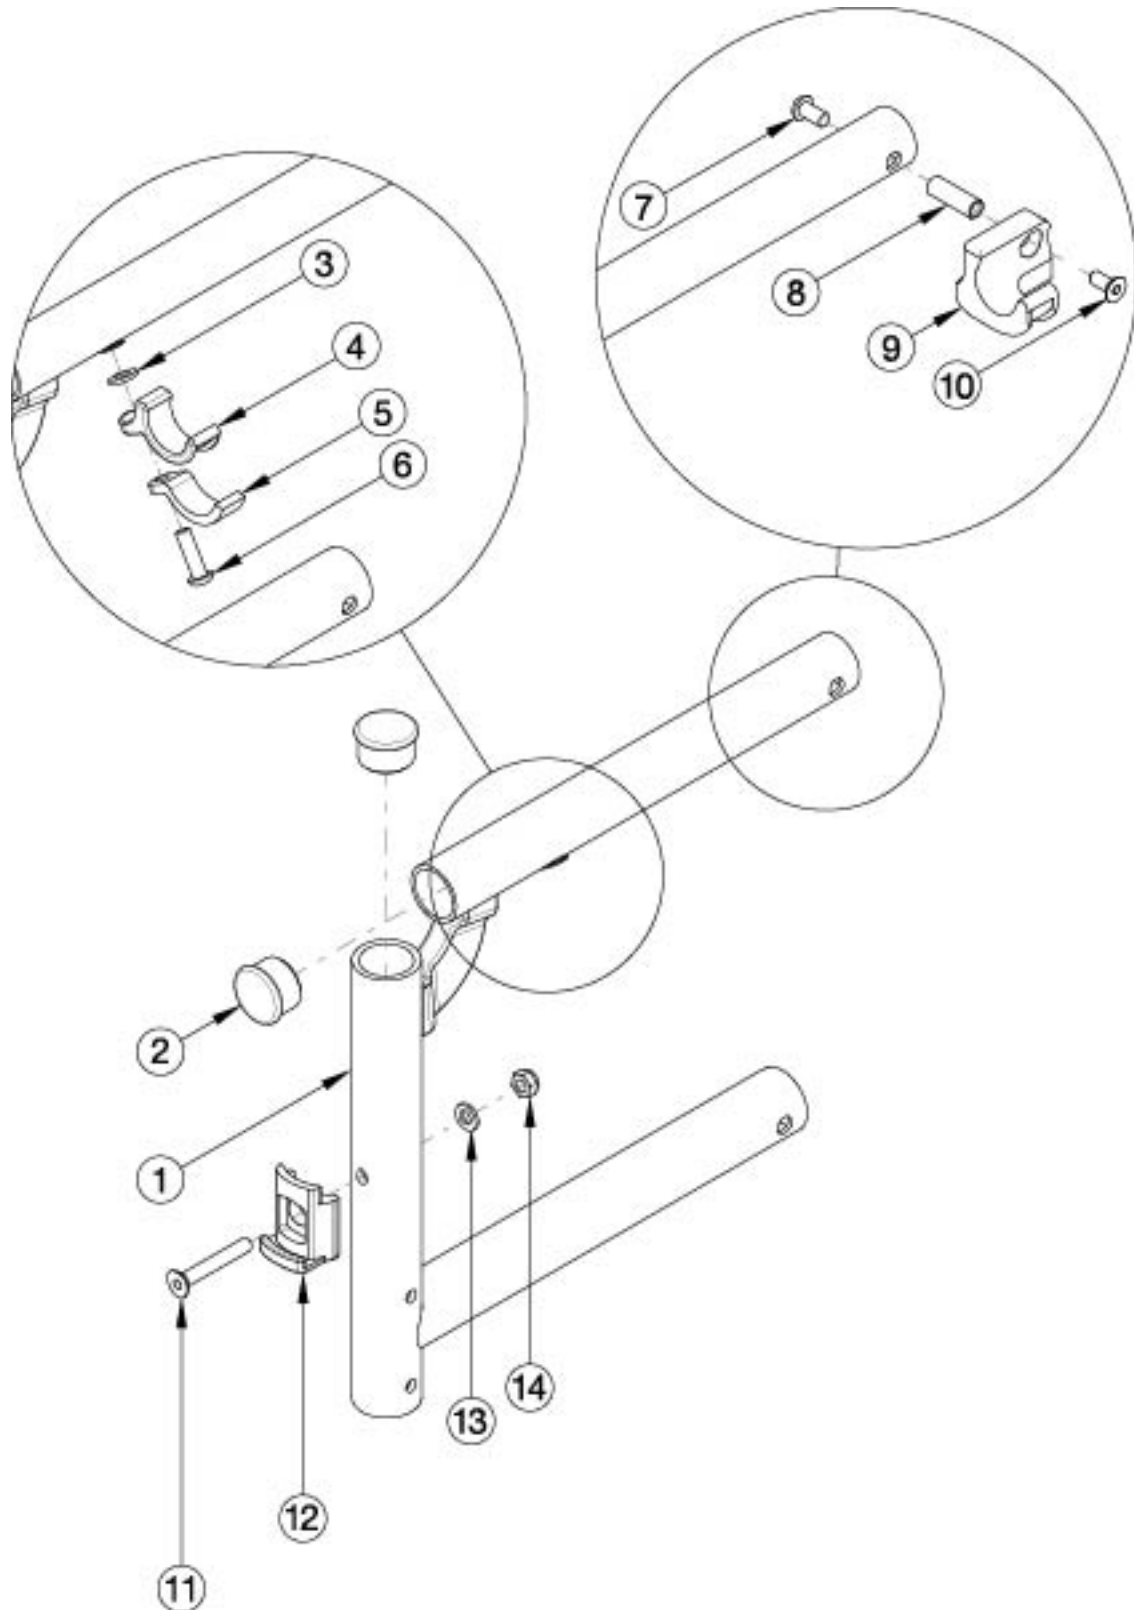

Catalyst Swing Away Front Frame

This front frame design effective January 25th, 2021. 16" and 18" seat depths use the same front frames. 17" and 19" seat depths use the same front frames. Frame assemblies are based on Seat Depth. If switching to a new Seat Depth, new Height Adjustable T-Arms or Height Adjustable Flip Back T-Arms may be needed. If chair has Flip Back or is an AADL chair, select a frame assembly with the Flip Back Arm Modification. If retrofitting from a Fixed Front Frame, new caster housings with attaching hardware and latch blocks with hardware are required. If quoting a Right Front Frame for Australia or New Zealand, 122921 is required when transit is not present.