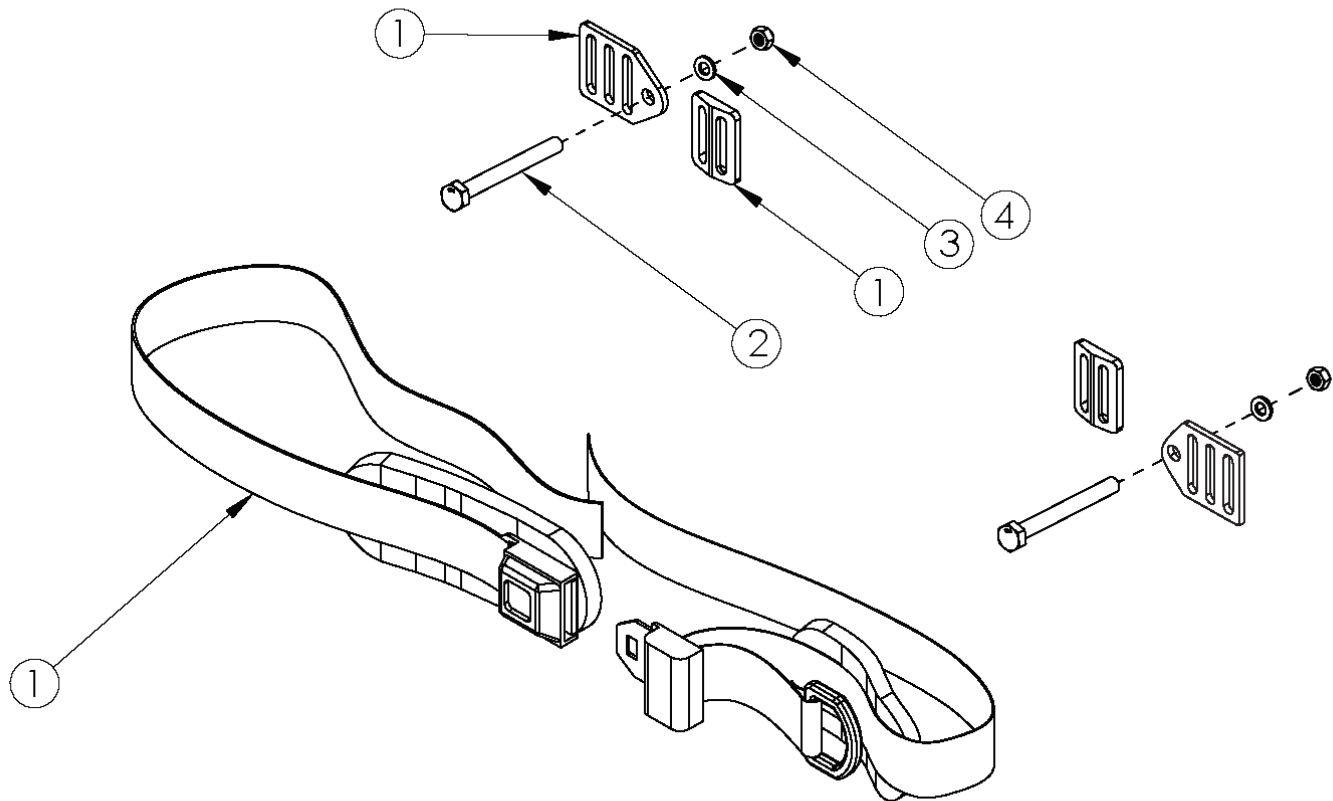

## Focus Pelvic Positioning Belts - 1.5" Padded Auto Buckle

Item Number	Part Number	Description	Quantity
1, 2, 3, 4	111397	Belt Pelvic Positioning 1.5" Auto Buckle Padded 56", Focus	1
1	100958	Belt Pelvic Positioning 1.5" Auto Buckle Padded 56"	1
2	101125	M6 x 55 BTN SHCS BLKZC	2
3	100746	M6 Flat Washer Blk Zn	2
4	100658	M6 Nylock Nut Blk Zn	2