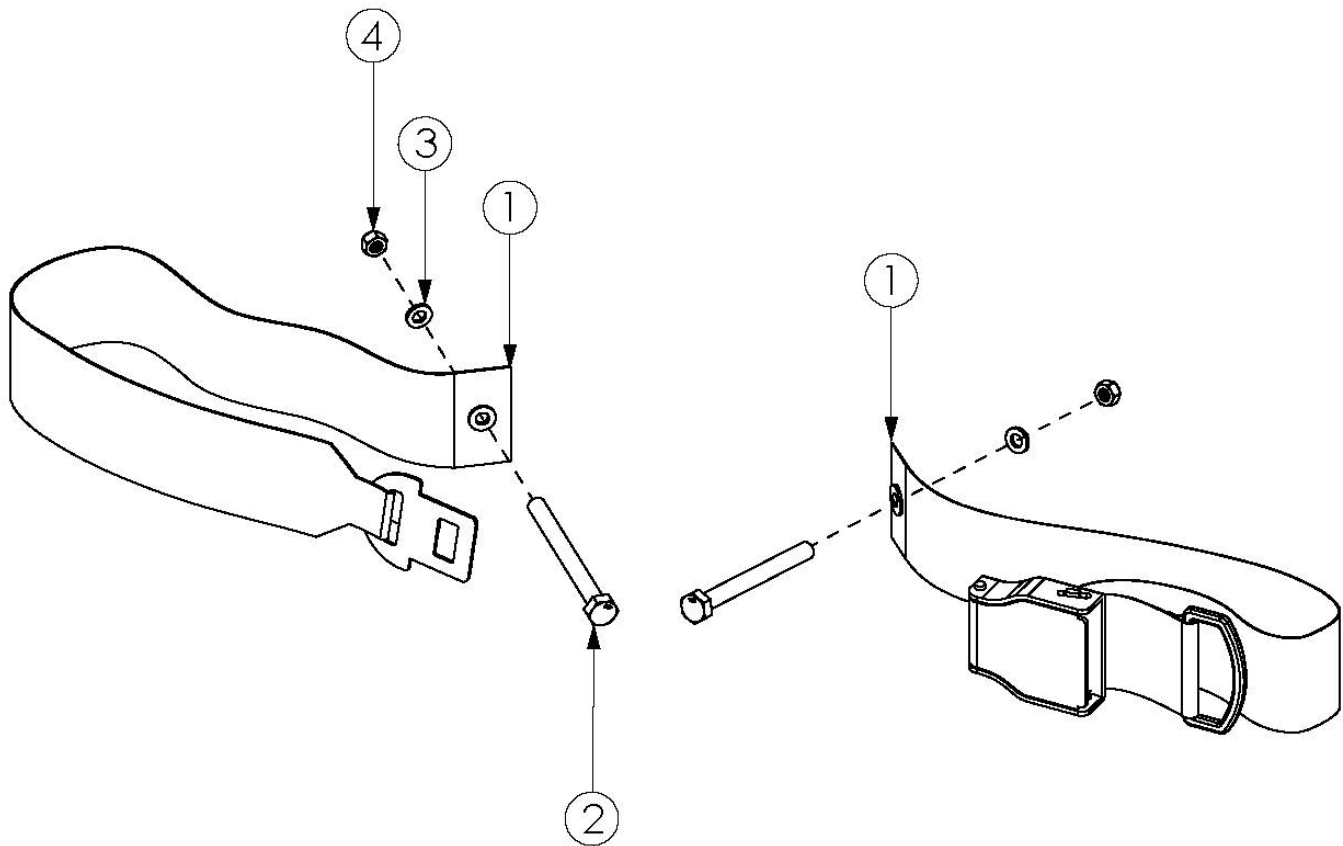

CR45 Pelvic Positioning Belts - 2" Auto Buckle and Hardware

Item Number	Part Number	Description	Quantity
1, 2, 3, 4	111402	Belt Pelvic Positioning 2" Airline Buckle 50", Focus	1
1	100594	Belt Pelvic Positioning 2" Airline Buckle 50"	1
2	101125	M6 x 55 BTN SHCS BLKZC	2
3	100746	M6 Flat Washer Blk Zn	2
4	100658	M6 Nylock Nut Blk Zn	2