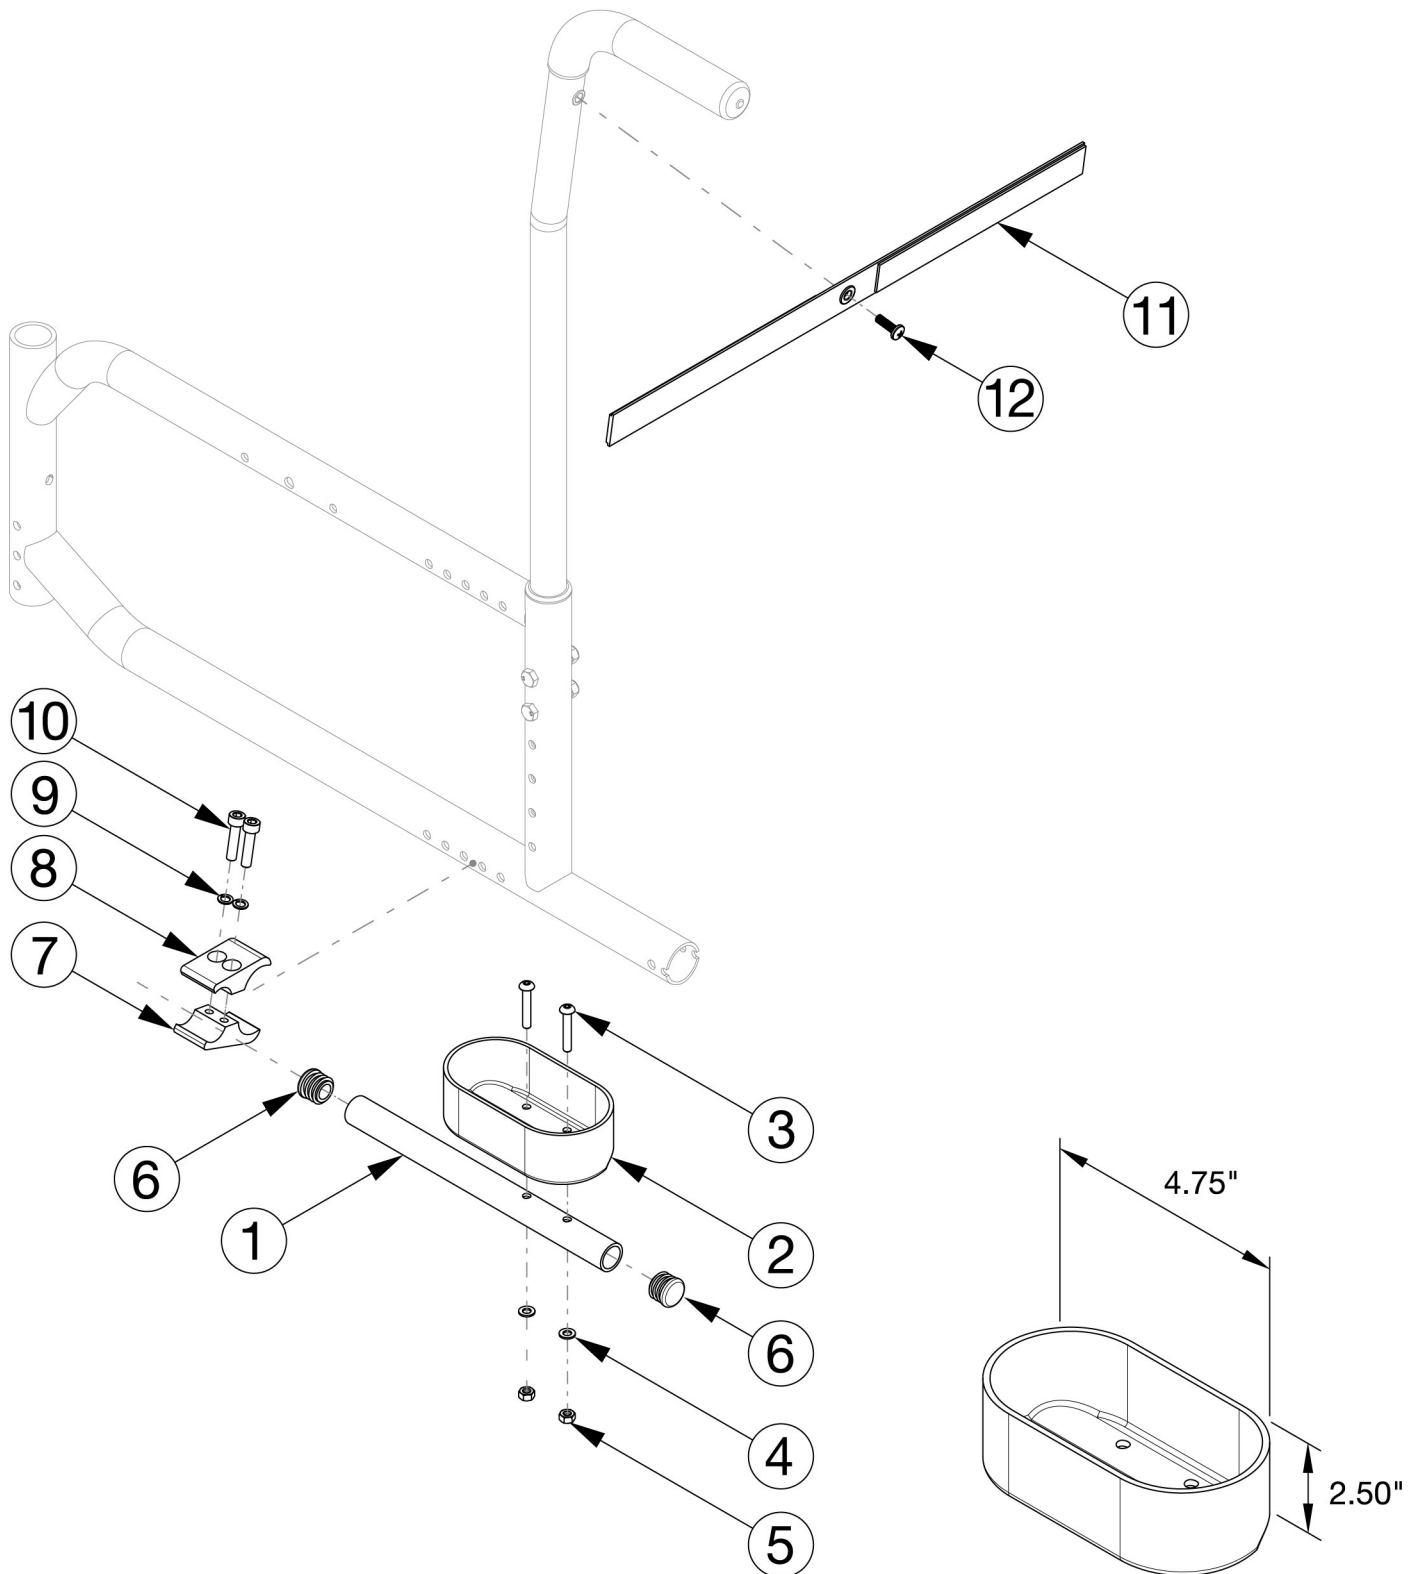

Catalyst E Cane and Crutch Holder

Item Number	Part Number	Description	Quantity
1 - 12	500710	Crutch Holder Assembly, Catalyst	1
1	000919	Crutch Holder Tube CAT	1
2	000917	Crutch Holder Cup	1
3	101560	M5 x 30 BTN SHCS ZC	2
4	101856	Flat Washer, M5, Blk Zn	2
5	100657	M5 Nylock Nut Blk Zn	2
6	100638	Tube End Plug 3/4"	2
7	000379	Clamp Bottom 1.125"	1
8	000378	Clamp Top 1.125"	1
9	101835	M6 Lock Washer Blk Zn	2
10	100780	M6 x 25 SHCS ZC	2
11	101107	Crutch Holder Velcro Strap	1
12	100734	M5 x 16 PHMS ZC	1