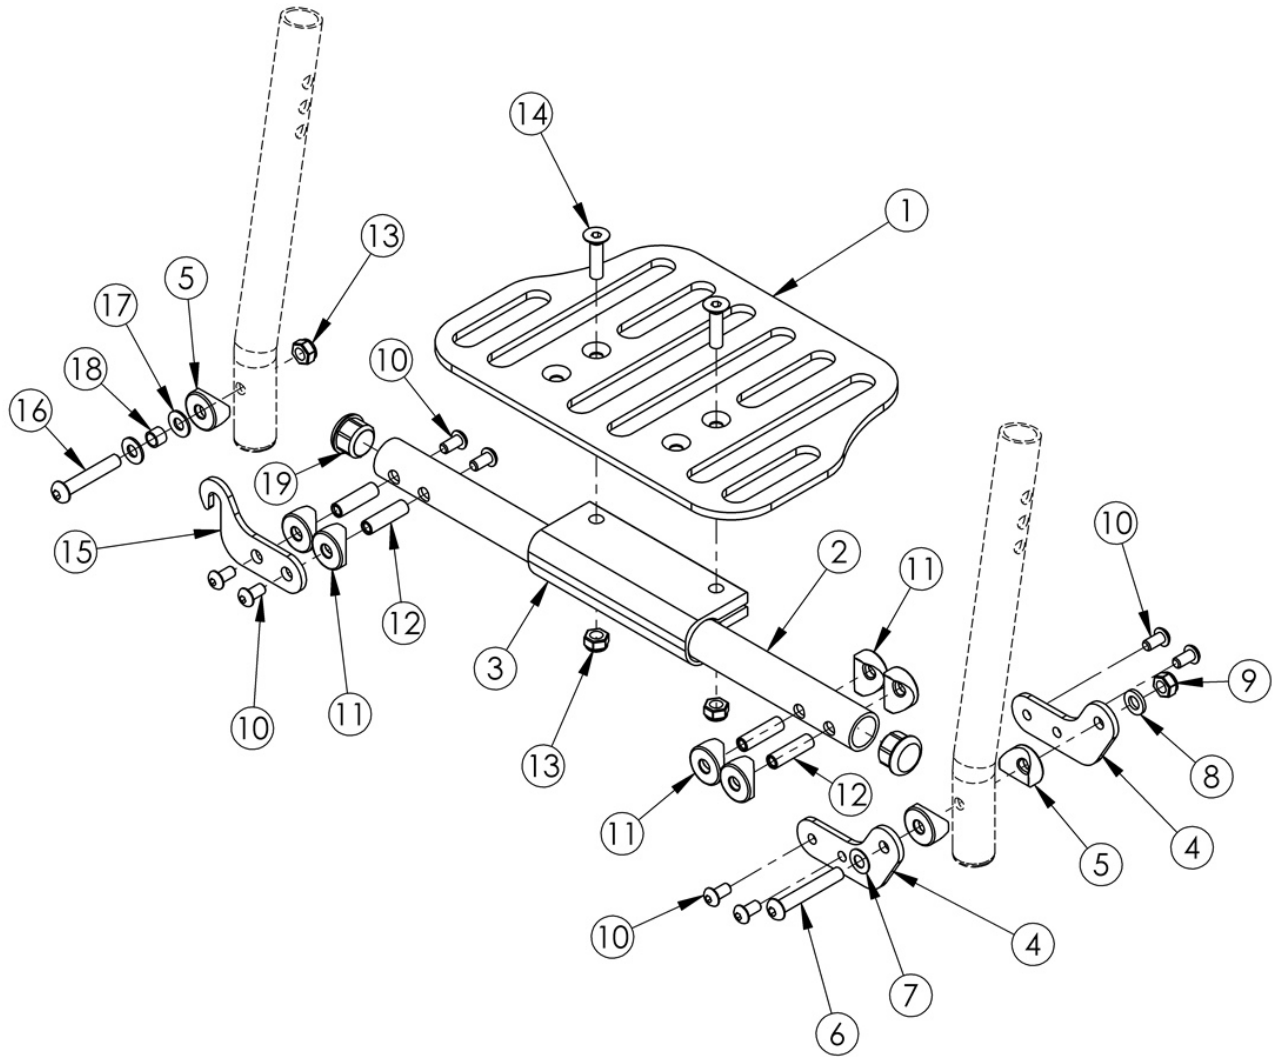

# Catalyst 4 Footplates - One Piece Flip Up

Assemblies are based on seat width. <p>  
Only compatible with extension tube hangers.

Item Number	Part Number	Description	Quantity	Retail
3-19	112894	Hardware Assembly for One Piece Flip Up Footplate	1	\$142.47
1a, 2a, 3-19	500517	Footrest Assembly One Piece Flip 14" Wide	1	\$180.50
1a, 2b, 3-19	500518	Footrest Assembly One Piece Flip 15" Wide	1	\$180.50
1a, 2c, 3-19	500519	Footrest Assembly One Piece Flip 16" Wide	1	\$180.50