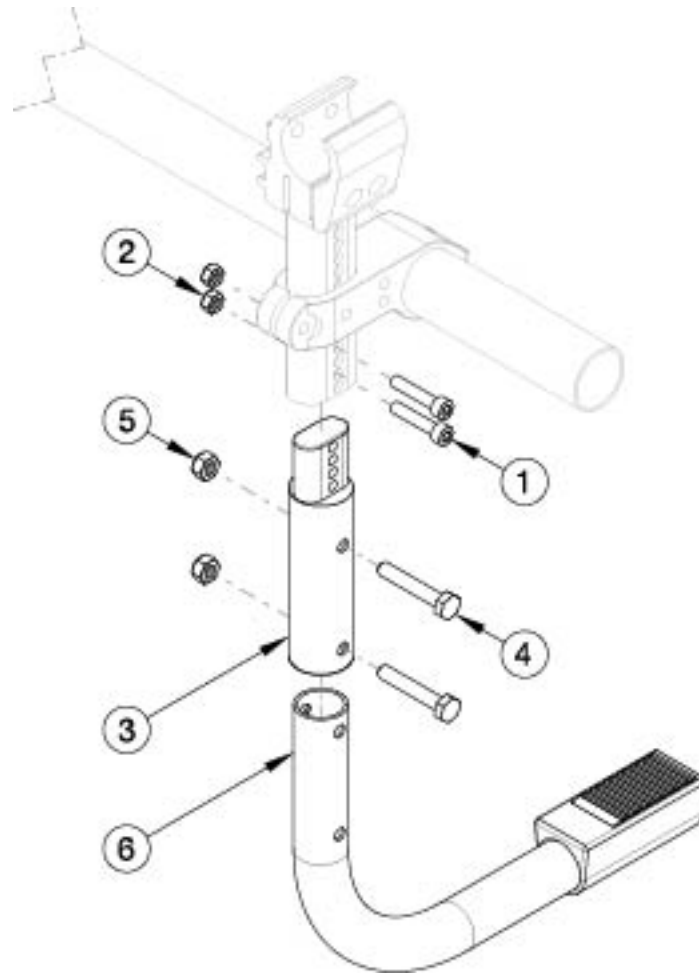

# Clik - Rogue XP Tipping Lever

*Not available with 18" Wheels*

Item Number	Part Number	Description	Quantity
1 - 6	120809	Tipping Lever Short Kit Clik Rogue XP	1
1	101717	M5 x 25 SHCS BLK ZC	2
2	100657	M5 Nylock Nut Blk Zn	2
3	119604	Clik / Rogue Tipping Lever Tower Adapter	1
4	102386	M6 x 35mm HHCS Blk Zc	2
5	100658	M6 Nylock Nut Blk Zn	2
6	119623	Tipping Lever Rigid 3" Assembly	1