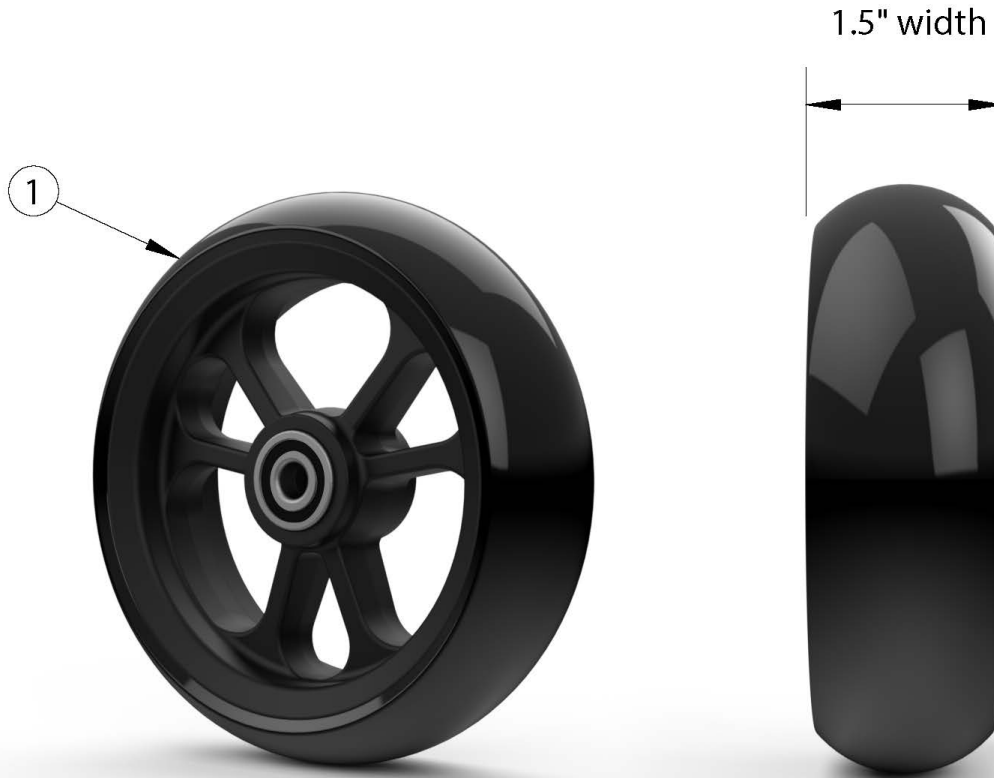

# Catalyst 4 Casters - 1.5" Poly

*If changing size of casters, new forks may be needed.*

Item Number	Part Number	Description	Quantity
1a	111842	Caster 4 x 1.5" Poly <i>Replaced part numbers 100809 and 102353</i>	1
1b	111843	Caster 5 x 1.5" Poly <i>Replaced part numbers 100807 and 103014</i>	1
1c	111844	Caster 6 x 1.5" Poly <i>Replaced part number 100786</i>	1
1d	105164	Caster 8 x 1.5" Poly <i>Discontinued February 8th, 2021</i>	1