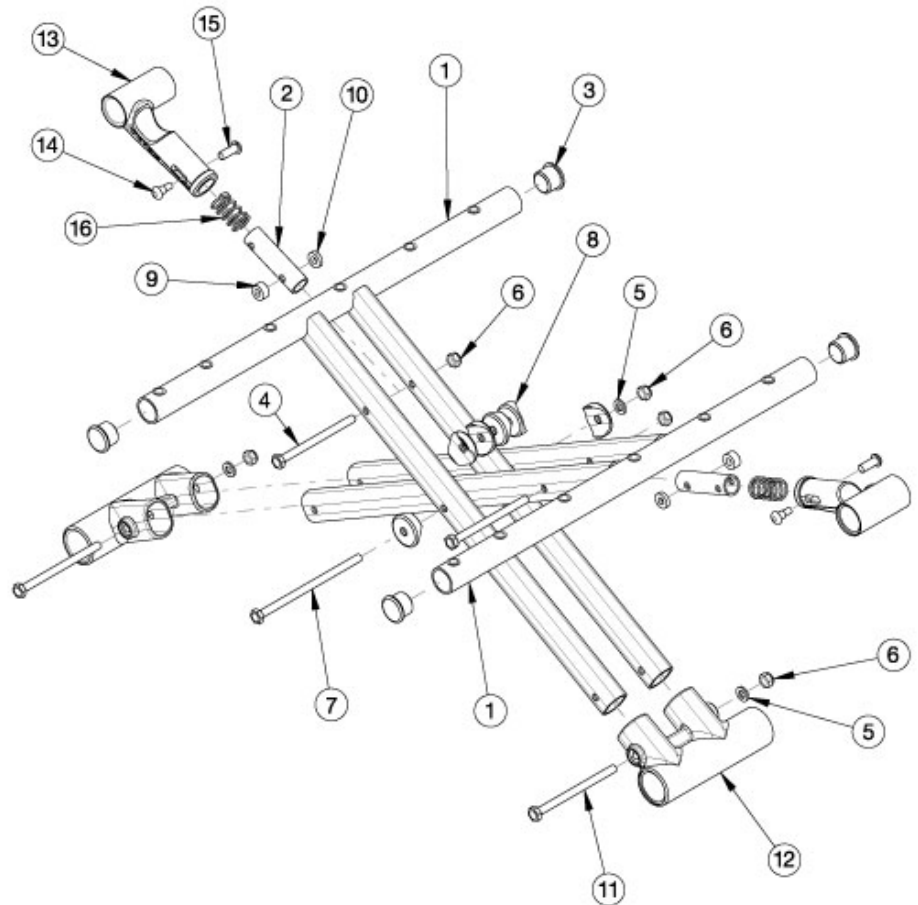

Catalyst Aluminum Cross Braces

| Cross Brace Overall Width | |
|---------------------------|------------------------------------|
| Seat Width | Cross Brace Measurement |
| 14"-16" | Approx. 1" less than seat width |
| 17" | Approx. 1.25" less than seat width |
| 18"-21" | Approx. 1.5" less than seat width |
| 22" | Approx. 1.75" less than seat width |

| Cross Brace Overall Depth | |
|---------------------------|-------------------------------------|
| Seat Depth | Cross Brace Measurement |
| 14"-20" | Approx. 0.375" less than seat depth |

Assembled cross brace kits do not include upper pivots, lower pivots, or seat upholstery. Pictured oval-style cross braces effective 4/13/16 on 21" and 22" wide chairs starting with serial numbers C4017705, C4HD002593, C5030818, C5HD002749, C5TH003679, and CVX0091137. Pictured oval-style cross braces effective 6/15/16 on 14" - 20" wide chairs starting with serial numbers C4018744, C4HD002701, C5032544, C5HD002834, and CVX0091137. When changing from round-style to oval-style cross braces, lower frame pivots and cross brace hardware are required. If converting from seating system cross braces to standard cross braces, new front and rear frames, seat hooks, lifting strap, seat sling, seat rails, and attaching screws are required.