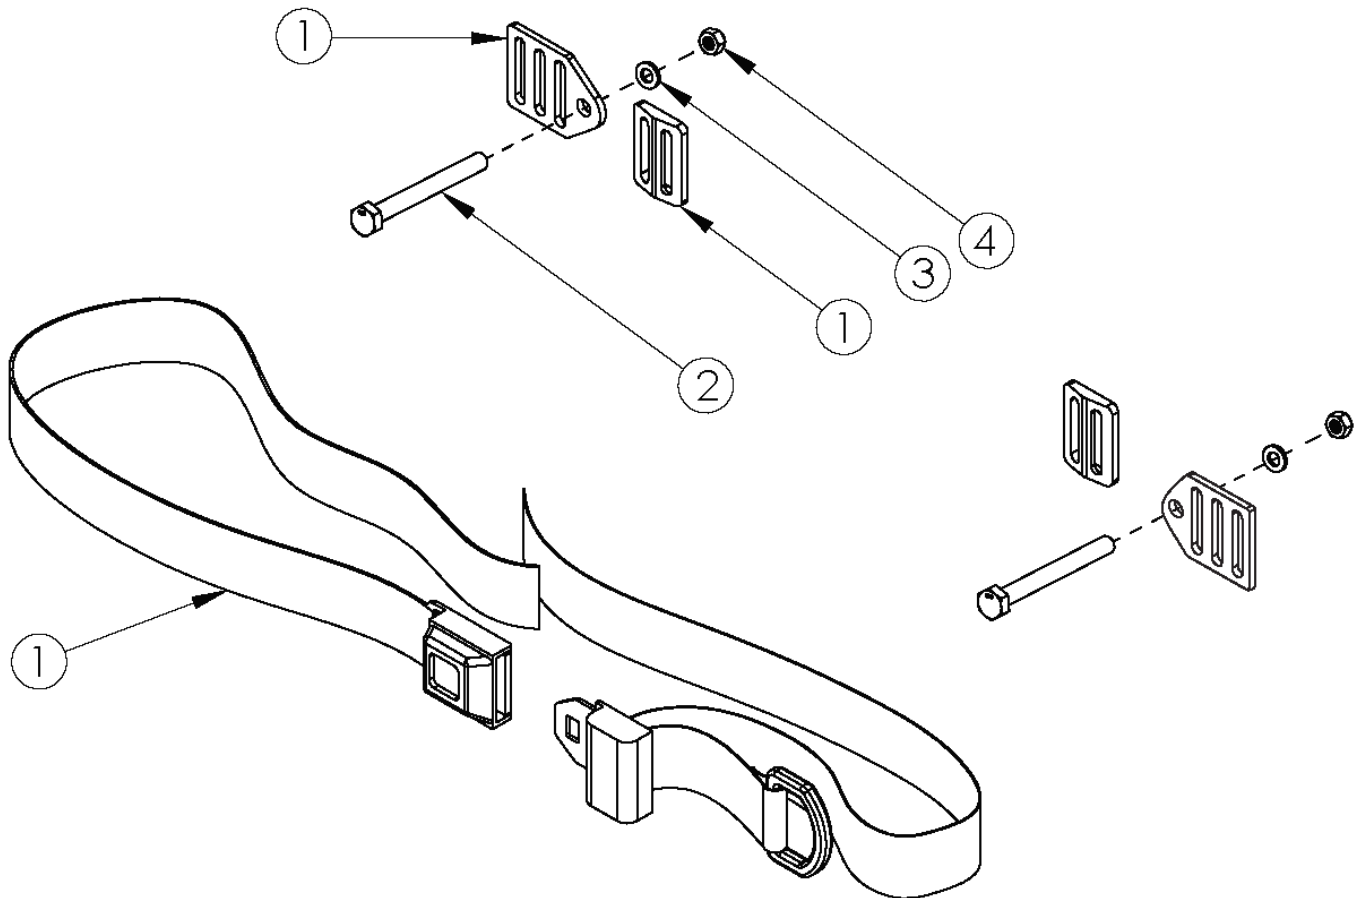

Rogue2 Pelvic Positioning Belt - 1.5" Auto Buckle

Item Number	Part Number	Description	Quantity
1a, 2, 3, 4	100595	Belt Pelvic Positioning 1.5" Auto Buckle 56" <i>Used with 12"-18" seat widths</i>	1
1b, 2, 3, 4	111393	Belt Pelvic Positioning 1.5" Auto Buckle 60", RG ALX/Rogue/LW XP <i>Used with 19"-20" seat widths</i>	1
1b	100847	Belt Pelvic Positioning 1.5" Auto Buckle 60"	1
2	101781	M6 x 50mm Partial Thread BHCS Blk ZC	2
3	100746	M6 Flat Washer Blk Zn	2
4	100658	M6 Nylock Nut Blk Zn	2