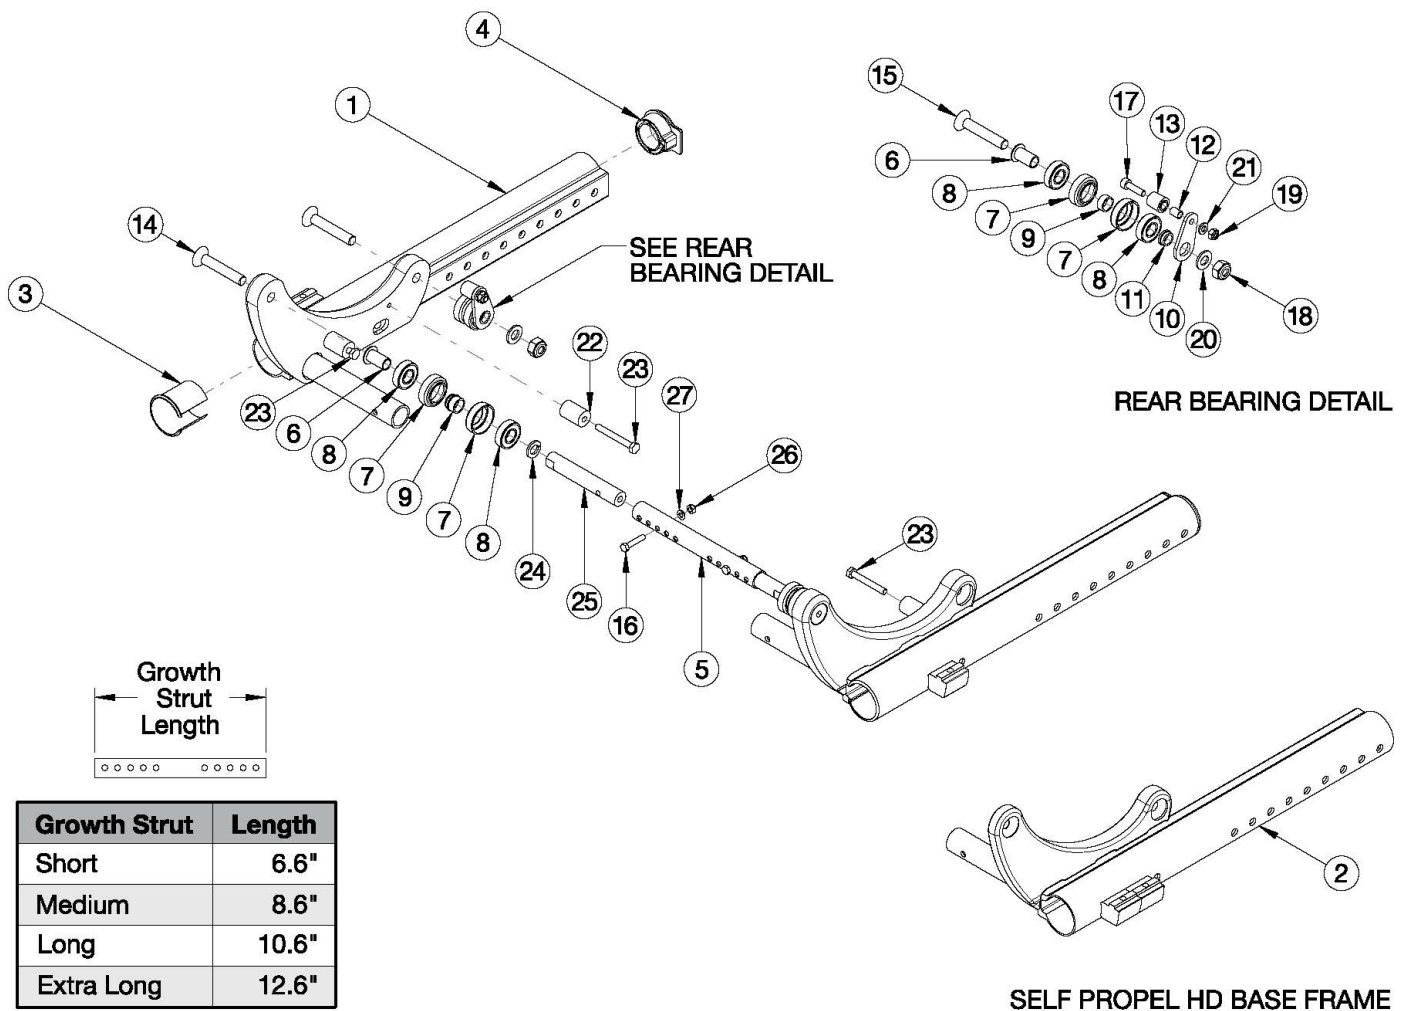

Focus CR Heavy Duty Base Frame

Growth Strut	Length
Short	6.6"
Medium	8.6"
Long	10.6"
Extra Long	12.6"

<p>
Heavy Duty Base Frame required for X-Large (20"-24") Frame Width Range

Item Number	Part Number	Description	Quantity	Retail
6-9, 14	503536	Front Bearing Kit Heavy Duty Focus (1 Side)	1	\$124.47
6-13, 15, 17, 19, 21	503537	Rear Bearing Kit Heavy Duty Focus (1 Side)	1	\$208.29
6-15, 17, 19, 21	503538	Bearing Replacement Kit Heavy Duty Focus	1	\$431.30
1a, 3, 4	503429_ _ _	Base Frame Heavy Duty Assembly Right, Focus	1	\$548.00
1b, 3, 4	503430_ _ _	Base Frame Heavy Duty Assembly Left, Focus	1	\$548.00
2a, 3, 4	503415_ _ _	Base Frame Heavy Duty Self Propel Assembly Right, Focus	1	\$598.84
2b, 3, 4	503416_ _ _	Base Frame Heavy Duty Self Propel Assembly Left, Focus	1	\$598.84