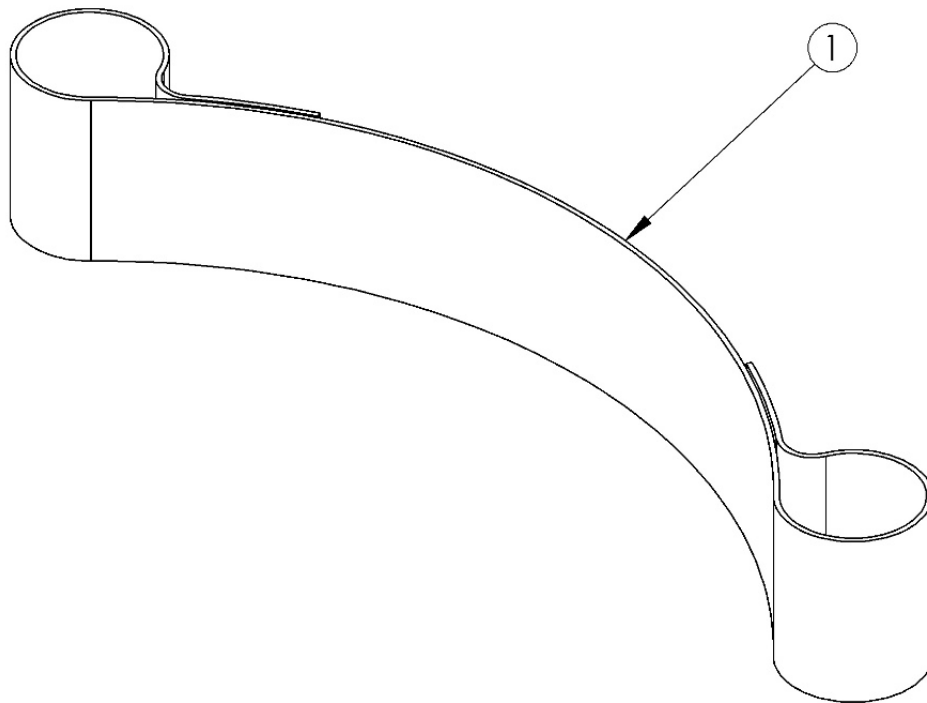

Velcro Adjustable Calf Strap

Sizes based on seat width

Item Number	Part Number	Description	Quantity
1a	100702	Calf Strap, Short 10-14	1
1b	100703	Calf Strap, Medium 15-17	1
1c	100764	Calf Strap, Long 18-24	1