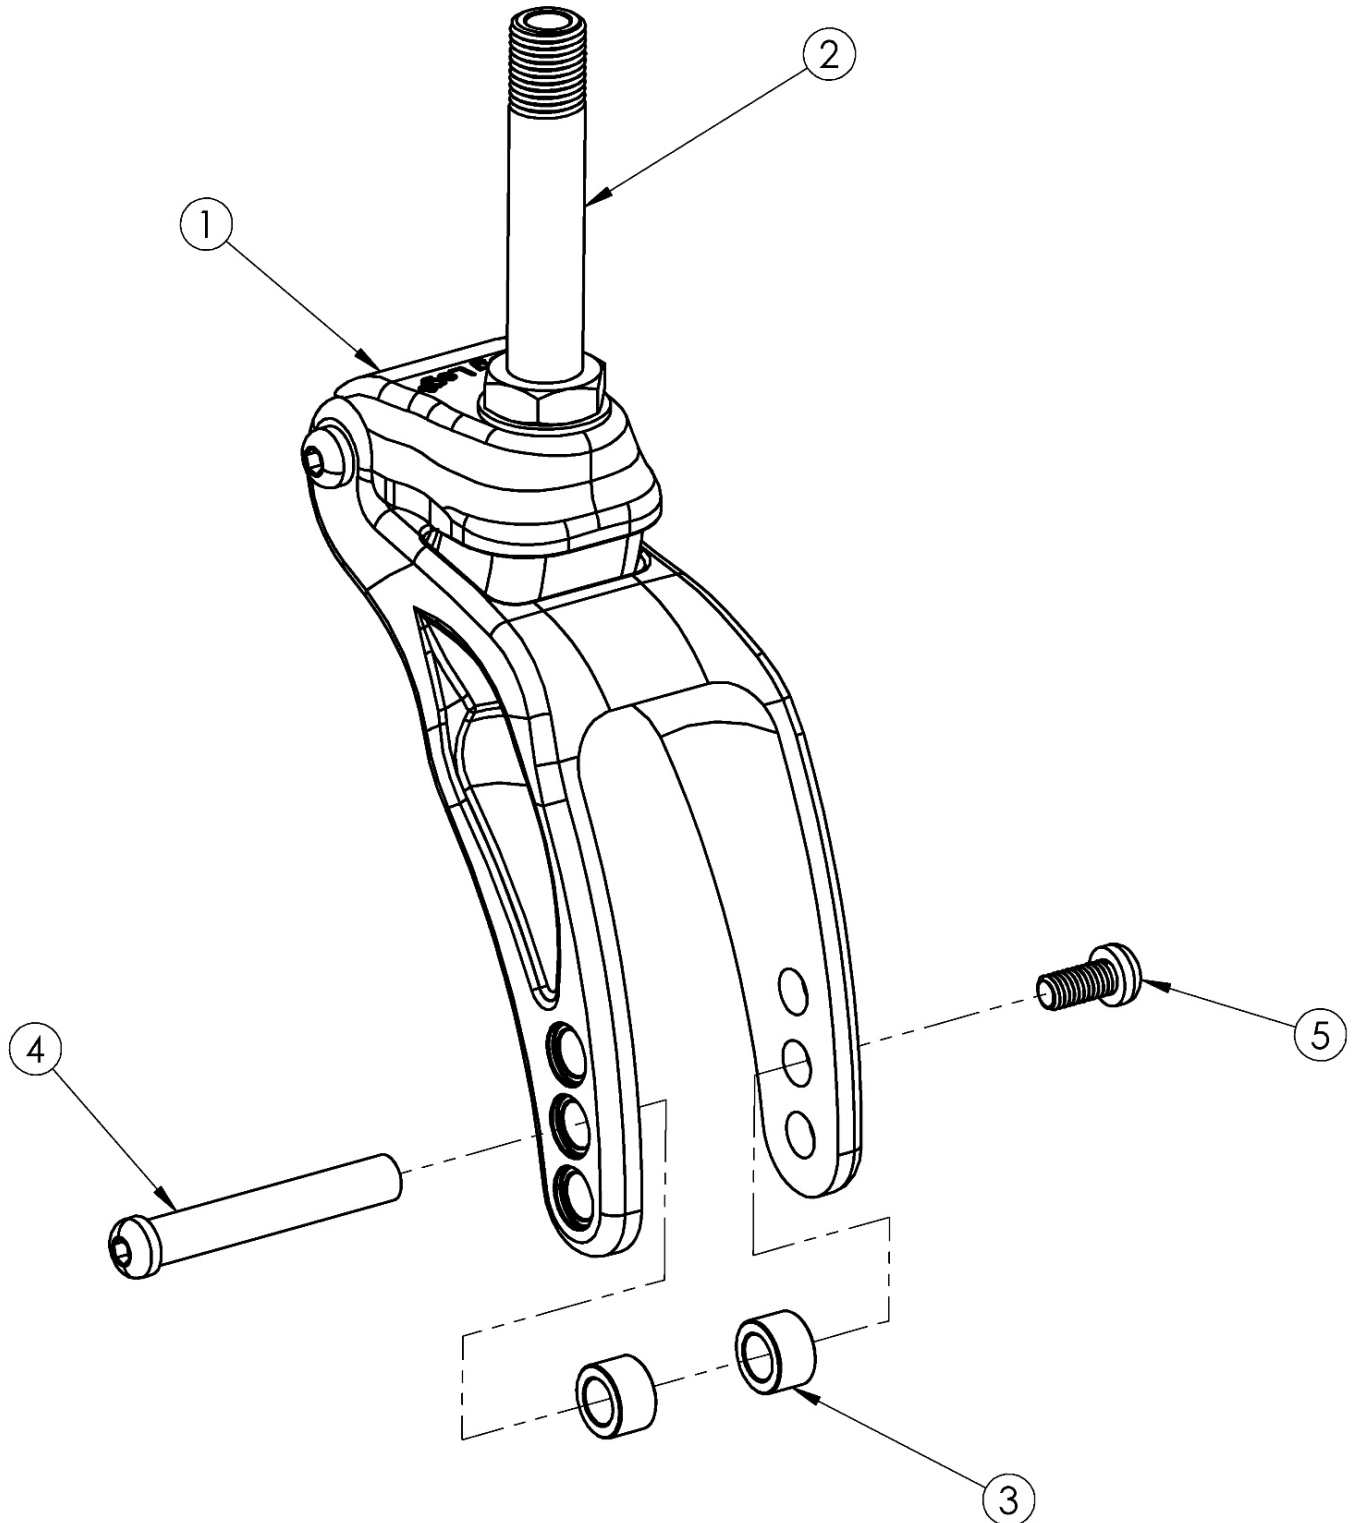

Tsunami Frog Legs II Suspension System (PHASE 2 Carbon Fork)

Not available with Heavy Duty Option

Item Number	Part Number	Description	Quantity	Retail
1-5	107336	Frog Legs II Suspension System Assembly 1/2 x 1.85" Stem, Tsunami <i>Replaced 504740</i>	1	\$378.68
1, 3-5	107187	Frog Legs II Suspension System with Polymer, Catalyst/Tsunami <i>Replaced 103193</i>	1	\$303.45
2	105073	Frog Legs Fork Stem 1/2 x 1.85", Std	1	\$42.02