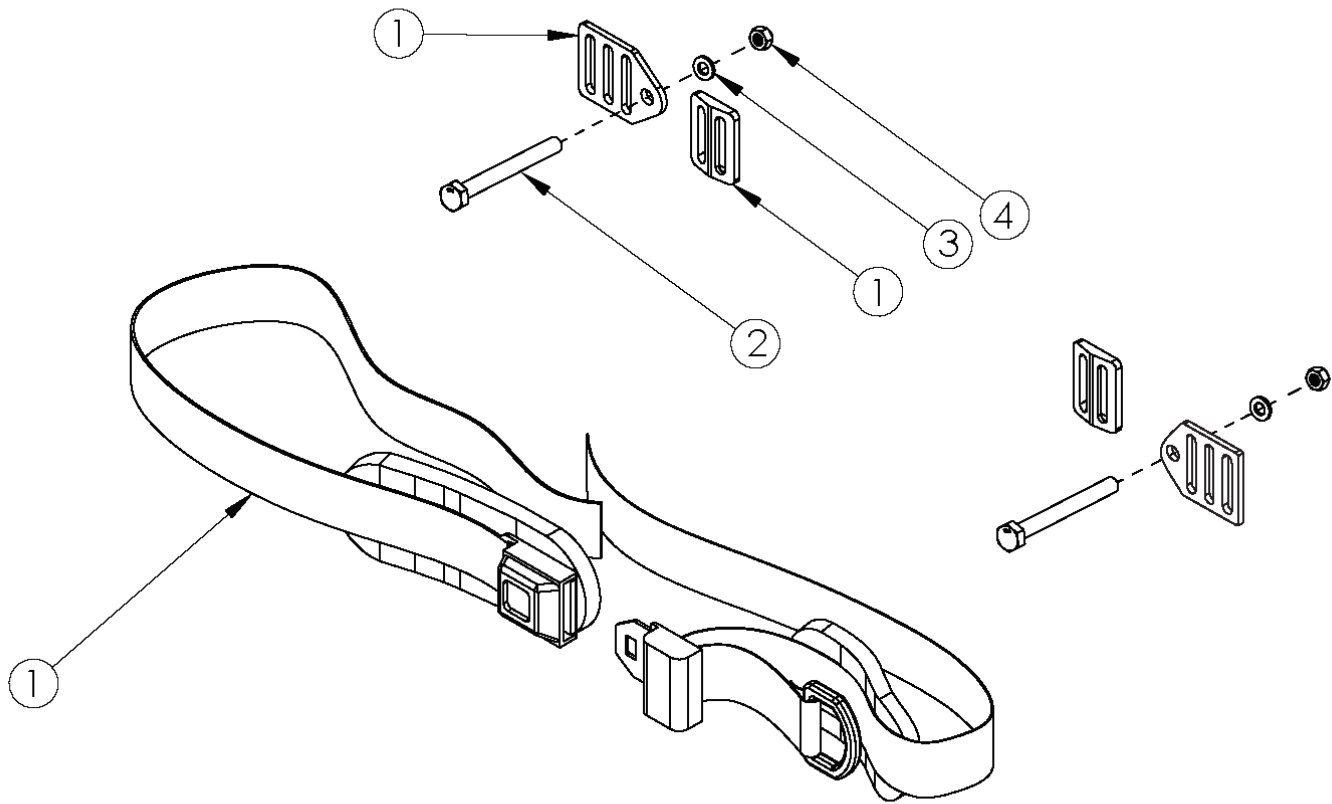

# Little Wave Pelvic Positioning Belts - 1.5" Padded Auto Buckle and Hardware

Item Number	Part Number	Description	Quantity
1, 2, 3, 4	111398	Belt Pelvic Positioning 1.5" Auto Buckle Padded 56", RG ALX/Rogue/LW XP	1
1	100958	Belt Pelvic Positioning 1.5" Auto Buckle Padded 56"	1
2	101781	M6 x 50mm Partial Thread BHCS Blk ZC	2
3	100746	M6 Flat Washer Blk Zn	2
4	100658	M6 Nylock Nut Blk Zn	2