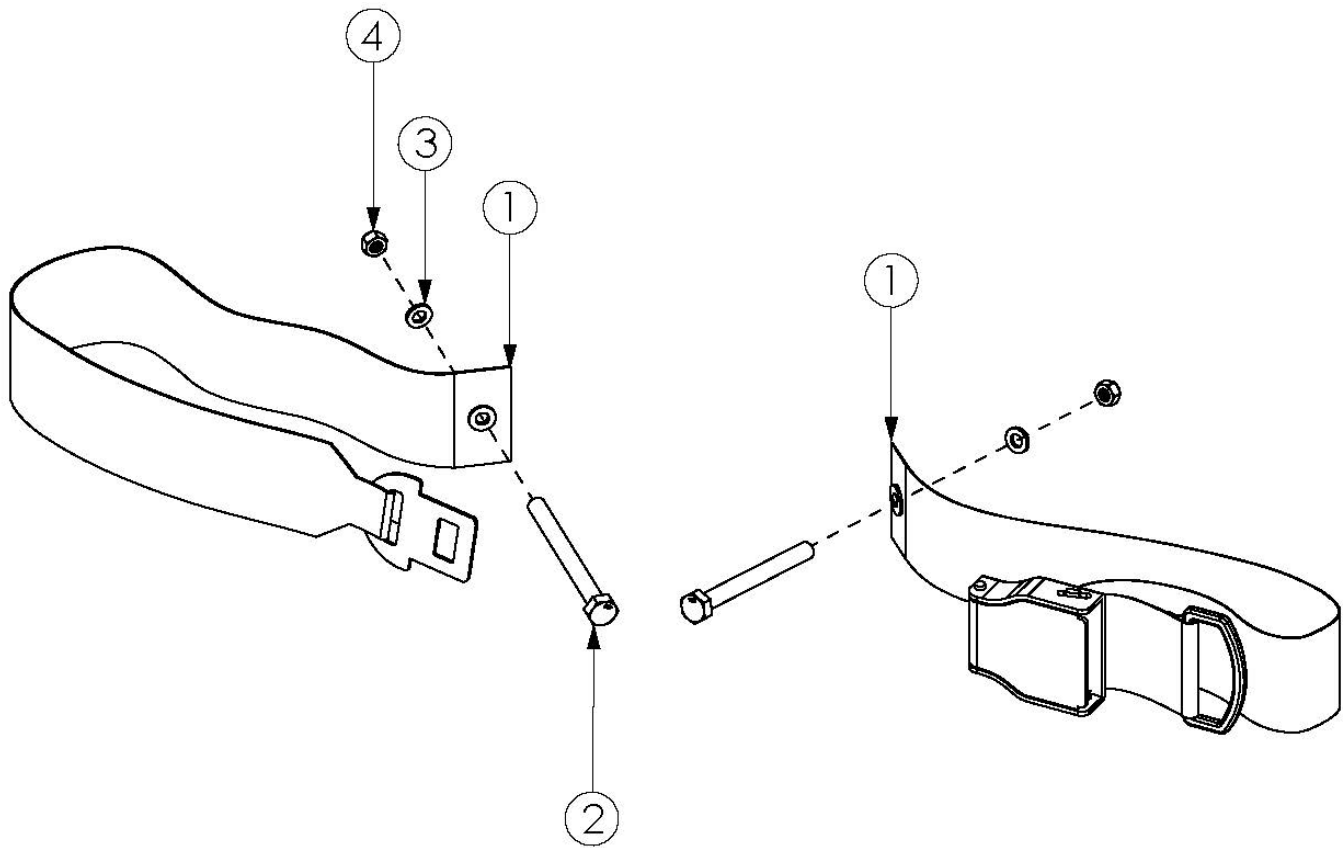

Ethos Pelvic Positioning Belts - 2" Airline Buckle

Item Number	Part Number	Description	Quantity
1, 2, 3, 4	111404	Belt Pelvic Positioning 2" Airline Buckle 50", Clik/Ethos	1
1	100594	Belt Pelvic Positioning 2" Airline Buckle 50"	1
2	100670	M6 x 45 BTN SHCS BLK ZC	2
3	100746	M6 Flat Washer Blk Zn	2
4	100658	M6 Nylock Nut Blk Zn	2