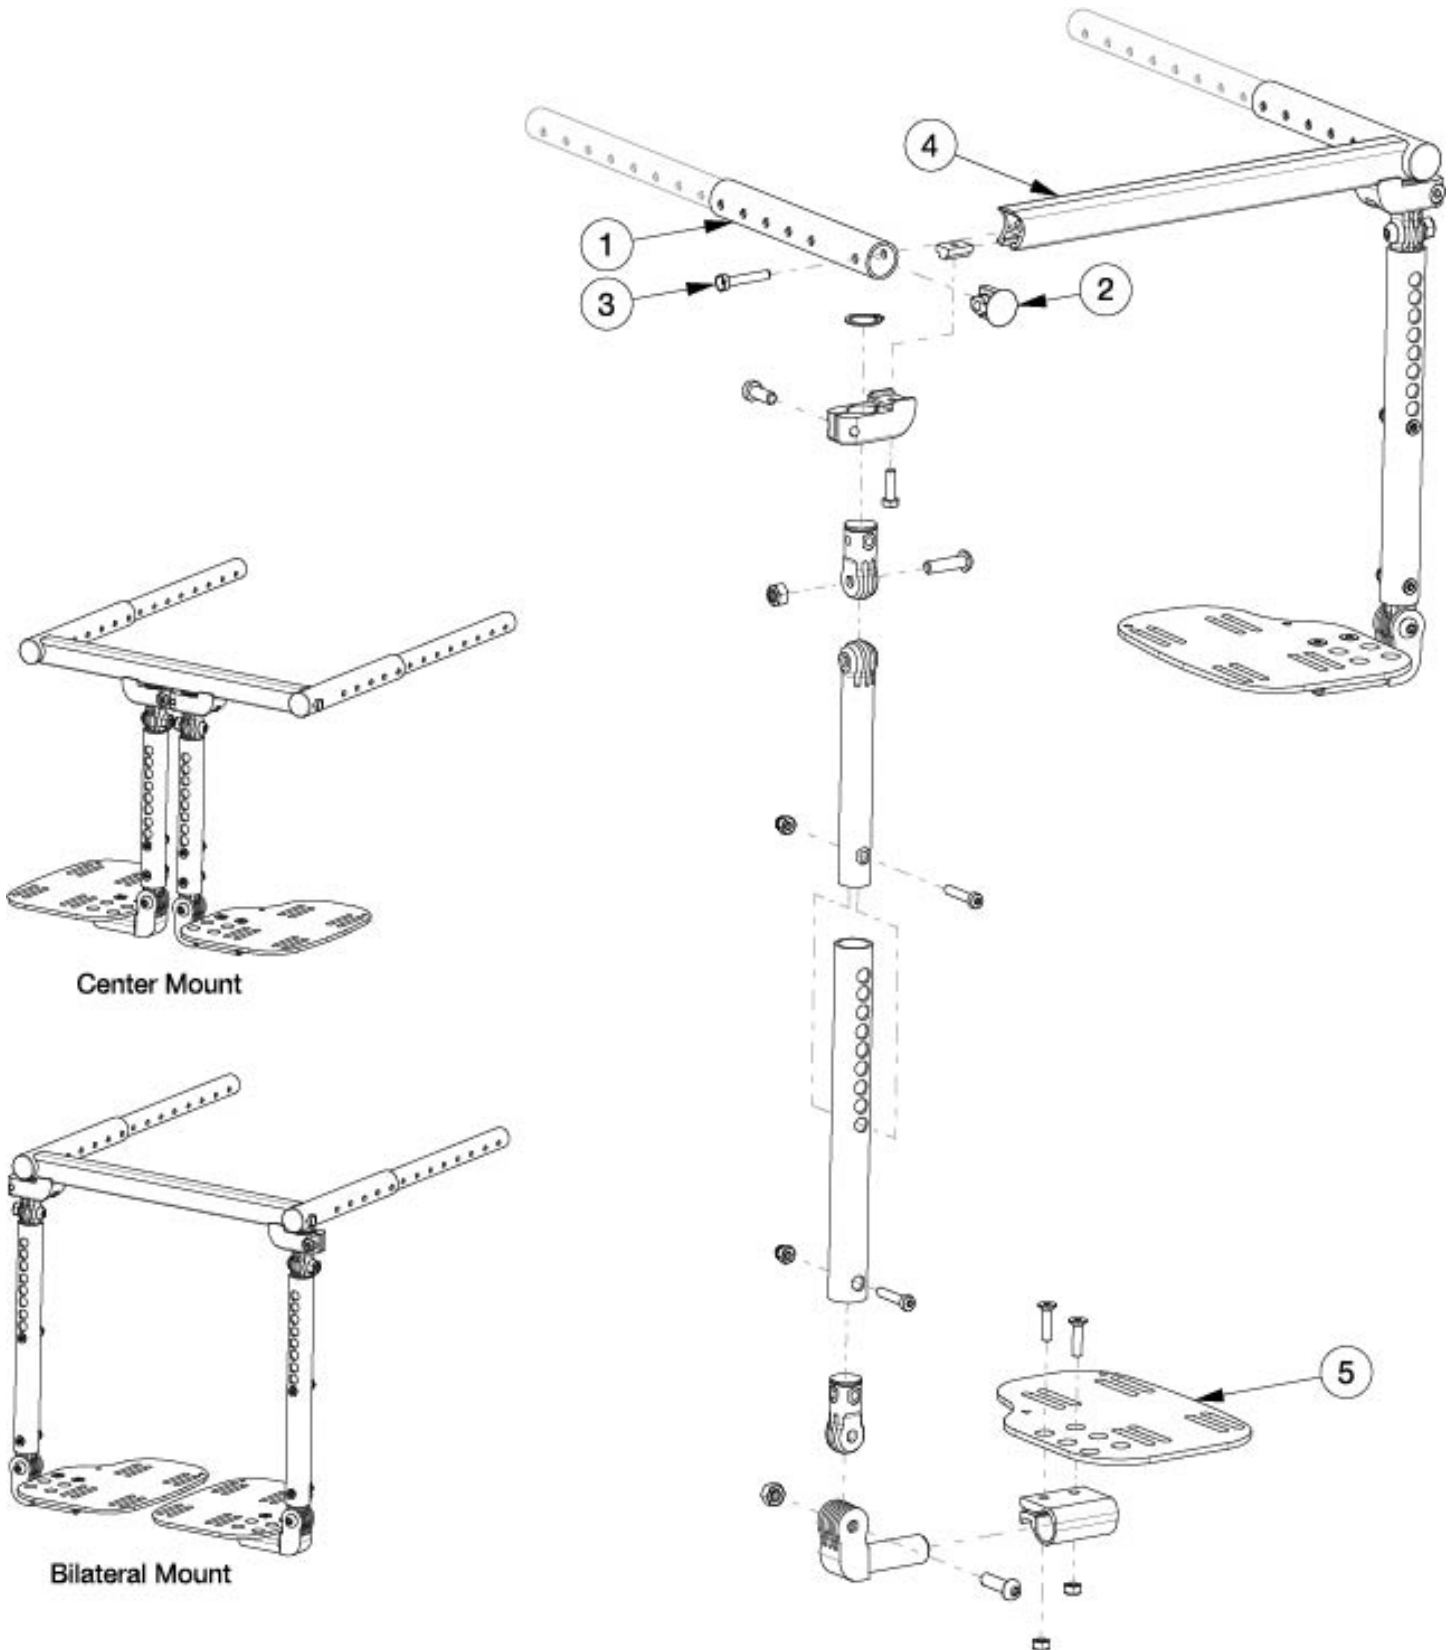

Contracture Footrest - Growth

Has your width changed? Will your footplates (#5) accommodate your new width? If no, please select the appropriate footplates. New contracture mount rails are always required with any width changes. Has your depth changed? Will your existing seat tubes accommodate your new depth? If no, please select the appropriate seat tubes.

Item Number	Part Number	Description	Quantity
1a, 2, 3	109290	Seat Tube, Contracture, Short with Plug <i>Accommodates Depths 12"-16" (Flip) and 14"-18" (Focus)</i>	1
1b, 2, 3	109291	Seat Tube, Contracture, Medium with Plug <i>Accommodates Depths 14"-18" (Flip) and 16"-20" (Focus)</i>	1
1c, 2, 3	109292	Seat Tube, Contracture, Long with Plug <i>Accommodates Depths 16"-20" (Flip) and 18"-22" (Focus)</i>	1
4a	003780	Mount Rail, Contracture, 10W	1
4b	003781	Mount Rail, Contracture, 11W	1
4c	003782	Mount Rail, Contracture, 12W	1
4d	003783	Mount Rail, Contracture, 13W	1
4e	003784	Mount Rail, Contracture, 14W	1
4f	003785	Mount Rail, Contracture, 15W	1
4g	003786	Mount Rail, Contracture, 16W	1
4h	003787	Mount Rail, Contracture, 17W	1
4i	003788	Mount Rail, Contracture, 18W	1
4j	003789	Mount Rail, Contracture, 19W	1
4k	003790	Mount Rail, Contracture, 20W	1
4l	003791	Mount Rail, Contracture, 21W	1
4m	003792	Mount Rail, Contracture, 22W	1
4n	112562	Mount Rail, Contracture, 23W	1
4o	112563	Mount Rail, Contracture, 24W	1
5a	001304	Footplate Angle Adjustable 10-11" Wide CAT/TILT Left	1
5b	001305	Footplate Angle Adjustable 10-11" Wide CAT/TILT Right	1
5c	001306	Footplate Angle Adjustable 12-13" Wide CAT/TILT Left	1
5d	001307	Footplate Angle Adjustable 12-13" Wide CAT/TILT Right	1
5e	000105	Footplate Angle Adjustable 14-15" Wide CAT/TILT Left (Std ELR Right)	1
5f	000106	Footplate Angle Adjustable 14-15" Wide CAT/TILT Right (Std ELR Left)	1