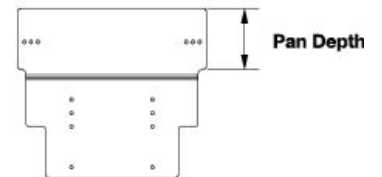

Liberty Seat Pan

Front (Item 1)	
Frame Depth	Pan Depth
Short (14"-16")	4.5"
Medium (16"-18")	6.5"
Long (18"-20")	8.5"

Rear (Item 2)	
Frame Depth	Pan Depth
All	8.75"

Item Number	Part Number	Description	Quantity
1a, 2a, 3-10	115951	Seat Pan Assembly, Short Depth, 14-16" Wide, Liberty	1
1b, 2b, 3-10	115952	Seat Pan Assembly, Short Depth, 16-18" Wide, Liberty	1
1c, 2c, 3-10	115953	Seat Pan Assembly, Short Depth, 18-20" Wide, Liberty	1
1d, 2d, 3-10	115954	Seat Pan Assembly, Short Depth, 20-22" Wide, Liberty <i>Used on 20" and 21" wide chairs</i>	1
1e, 2e, 3-10	117932	Seat Pan Assembly, Short Depth, 22" Wide, Liberty <i>Used on 22" wide chairs</i>	1
1f, 2a, 3-10	115955	Seat Pan Assembly, Medium Depth, 14-16" Wide, Liberty	1
1g, 2b, 3-10	115956	Seat Pan Assembly, Medium Depth, 16-18" Wide, Liberty	1