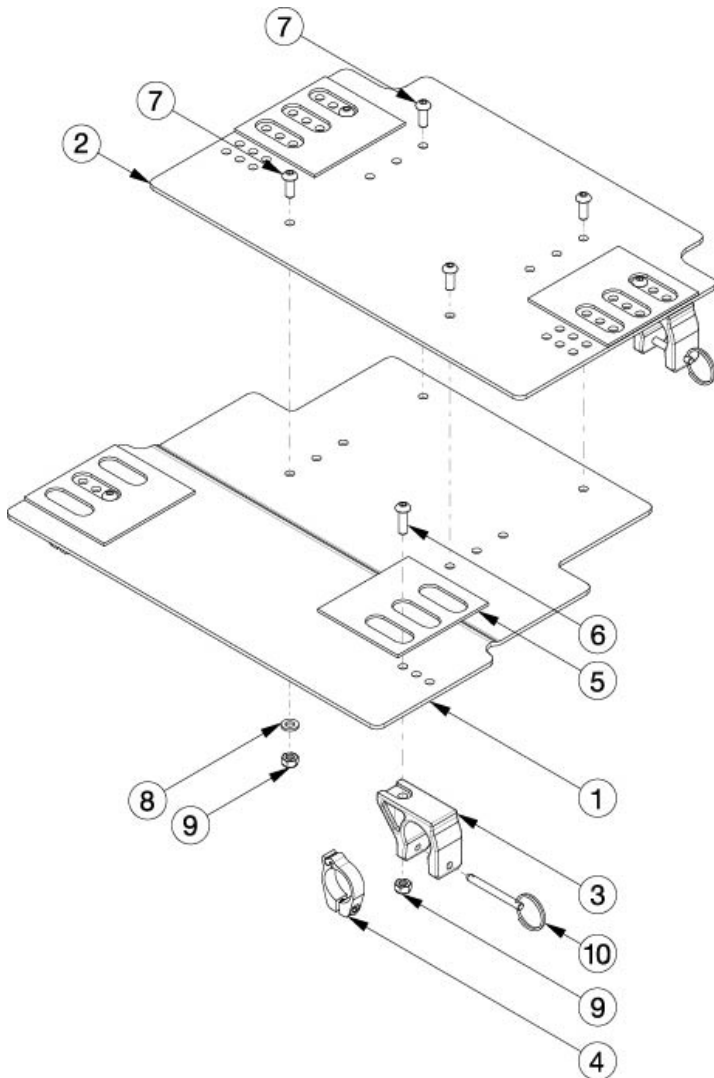

Liberty Seat Pan

Front (Item 1)	
Frame Depth	Pan Depth
Short (14"-16")	4.5"
Medium (16"-18")	6.5"
Long (18"-20")	8.5"

Rear (Item 2)	
Frame Depth	Pan Depth
All	8.75"

Item Number	Part Number	Description	Quantity
1a, 2a, 3-10	115951	Seat Pan Assembly, Short Depth, 14-16" Wide, Liberty	1
1b, 2b, 3-10	115952	Seat Pan Assembly, Short Depth, 16-18" Wide, Liberty	1
1c, 2c, 3-10	115953	Seat Pan Assembly, Short Depth, 18-20" Wide, Liberty	1
1d, 2d, 3-10	115954	Seat Pan Assembly, Short Depth, 20-22" Wide, Liberty <i>Used on 20" and 21" wide chairs</i>	1
1e, 2e, 3-10	117932	Seat Pan Assembly, Short Depth, 22" Wide, Liberty <i>Used on 22" wide chairs</i>	1
1f, 2a, 3-10	115955	Seat Pan Assembly, Medium Depth, 14-16" Wide, Liberty	1
1g, 2b, 3-10	115956	Seat Pan Assembly, Medium Depth, 16-18" Wide, Liberty	1

Item Number	Part Number	Description	Quantity
		<i>Used on 22" wide chairs</i>	
2a, 5	115975	Seat Pan, Rear, 14-16" Wide, Liberty	1
2b, 5	115976	Seat Pan, Rear, 16-18" Wide, Liberty	1
2c, 5	115977	Seat Pan, Rear, 18-20" Wide, Liberty	1
2d, 5	115978	Seat Pan, Rear, 20-22" Wide, Liberty <i>Used on 20" and 21" wide chairs</i>	1
2e, 5	117938	Seat Pan, Rear, 22" Wide, Liberty <i>Used on 22" wide chairs</i>	1
3	113165	Seat Pan Mount, Removable, Liberty	4
4	102856	Seat Pan Stop Collar	2
5	001206	AB Tape 3x3 Die Cut Tilt	4
6	102623	M6 x 20 BHCS BLK ZC	4
7	102634	M6 X 1.0 X 16 BHCS BLK ZC	4
8	100746	M6 Flat Washer Blk Zn	4
9	100658	M6 Nylock Nut Blk Zn	8
10	111408	Pin with Lanyard	4