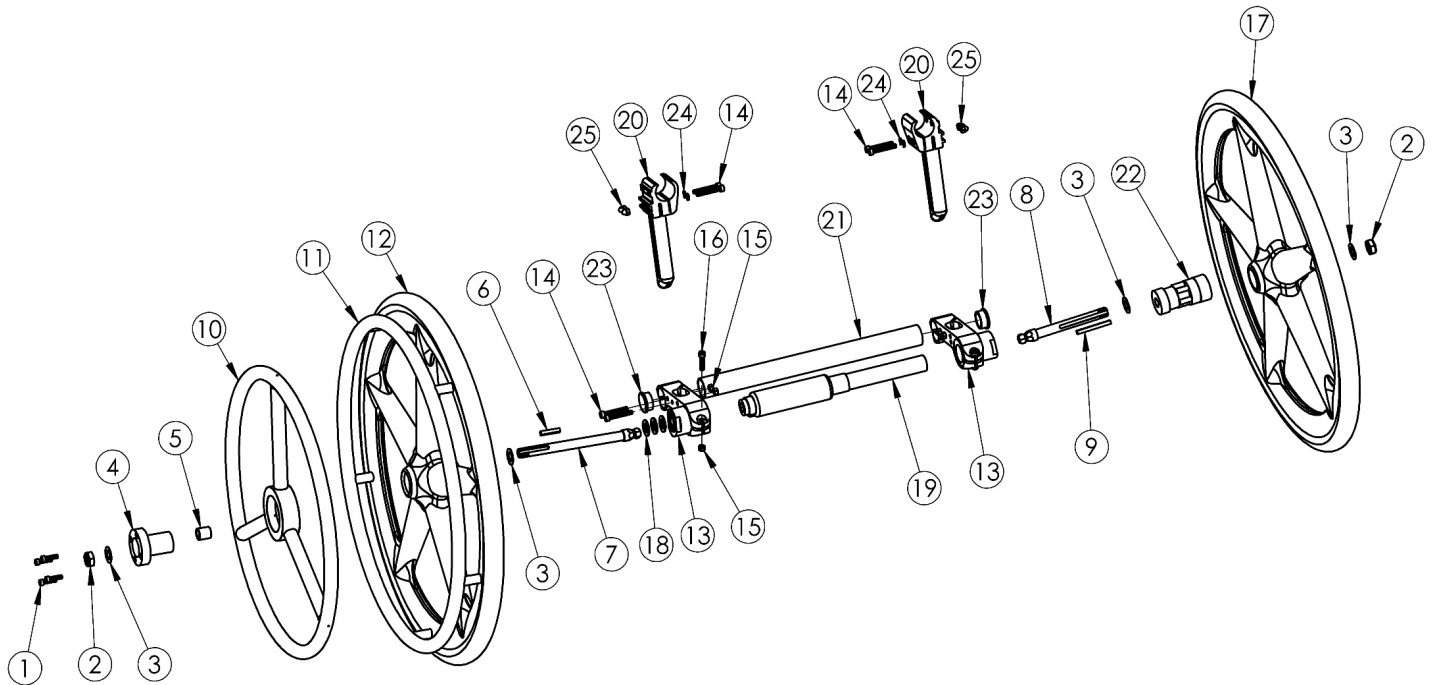

(Discontinued) Klik One Arm Drive Hex Style

One Arm Drive Kits do not include rear tires

Item Number	Part Number	Description	Quantity
10c	003198	One Arm Drive Handrim Aluminum 24"	1
11a	101897	Handrim Aluminum Anodized 5 Rivet Nut 20"	1
11b	101898	Handrim Aluminum Anodized 5 Rivet Nut 22"	1
13a	003209	One Arm Drive Rogue/Clik Axle Mount 2 Degree Camber, PAIR	1
13b	003210	One Arm Drive Rogue/Clik Axle Mount 4 Degree Camber Each	1
14	101734	M5 x 35 SHCS BLK ZC	8
15	100657	M5 Nylock Nut Blk Zn	8
16	101717	M5 x 25 SHCS BLK ZC	4
18	100682	Washer 1/2" .518 x .875 x .047 F/W Black Zinc	3
20	003366	One Arm Drive Tower Clamp, Outboard Mount, Clik	2
21a	003368	One Arm Drive Camber Tube 10" Kit, Clik	1
21b	003369	One Arm Drive Camber Tube 11" Kit, Clik / Rogue XP	1
21c	003370	One Arm Drive Camber Tube 12" Kit, Clik / Rogue / Rogue XP	1

Item Number	Part Number	Description	Quantity
21d	003371	One Arm Drive Camber Tube 13" Kit, Klik / Rogue / Rogue XP	1
21e	003372	One Arm Drive Camber Tube 14" Kit, Klik / Rogue / Rogue XP	1
21f	003373	One Arm Drive Camber Tube 15" Kit, Klik / Rogue / Rogue XP	1
21g	003374	One Arm Drive Camber Tube 16" Kit, Klik / Rogue / Rogue XP	1
21h	003708	One Arm Drive Camber Tube 17" Kit, Klik / Rogue / Rogue XP	1
21i	003709	One Arm Drive Camber Tube 18" Kit, Klik / Rogue / Rogue XP	1
23	100532	Tube End Plug 1 1/8"	2
24	102614	M5 Split Lock Washer BLK ZC	4
25	103056	M5 Cap Nut Black Zinc	4