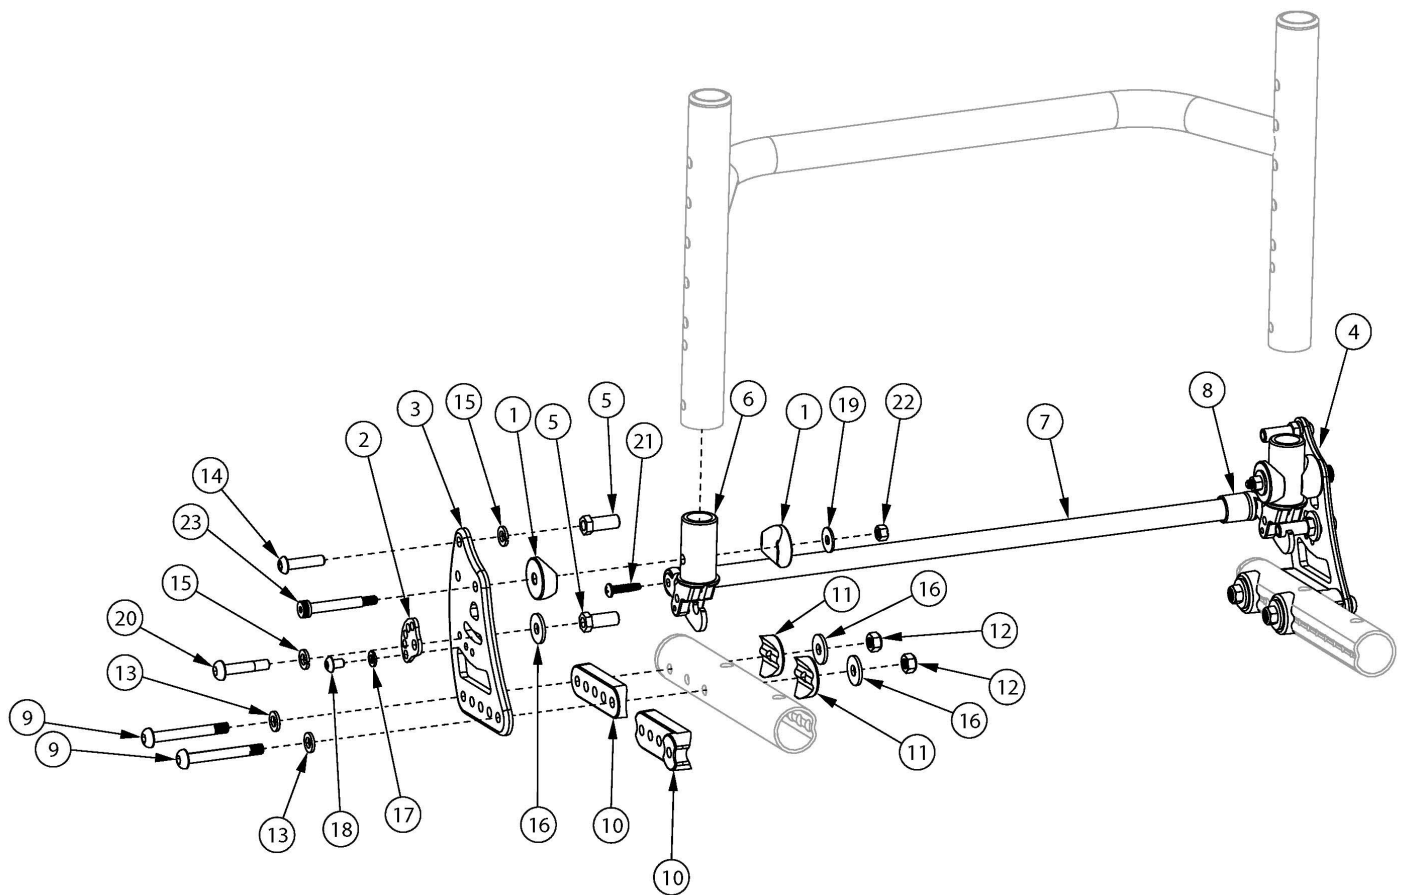

# **(Discontinued 1) Ethos Backrest Mount and Hardware**

*If chair has Rigid Locking Fold Down Back, please see Ethos Backrest Mount and Hardware page.*

| Item Number | Part Number | Description   | Quantity |
|-------------|-------------|---|----------|
| 1a          | 000055      | Saddle 1"<br><i>If swing away arms are not present, use quantity 4. Use quantity 2 if swing away arms are present.</i>  | 4        |
| 1b          | 004117      | Saddle M6 ID x 1 OD x .25 T<br><i>If swing away arms are present, use quantity 2 of 000055 and quantity 2 of 004117</i> | 2        |
| 2           | 001762      | Arc Adjustment Cam  | 2        |
| 3a          | 003711      | Back Bracket Right, Black Anodized  | 1        |
| 3b          | 003711_ _ _ | Color Anodized Back Bracket, Right  | 1        |
| 3c          | 109296      | Back Bracket with Transit, Black, Rigid   | 1        |
| 4b          | 003712_ _ _ | Color Anodized Back Bracket, Left   | 1        |
| 4c          | 109296      | Back Bracket with Transit, Black, Rigid   | 1        |

| Item Number | Part Number | Description   | Quantity |
|-------------|-------------|---|----------|
| 16          | 101853      | M6 Washer Blk Zn  | 2        |
| 17          | 102614      | M5 Split Lock Washer BLK ZC   | 2        |
| 18          | 102621      | M5 x 8 BHCS BLK ZC  | 2        |
| 19          | 103022      | M5 Washer, Blk Zn   | 2        |
| 20          | 103227      | M6 x 30 Long Shoulder BHCS BZ   | 2        |
| 21          | 103279      | #8-16 Tri-Lobular Plastic Screw BZ  | 2        |
| 22          | 103283      | M5 Top Lock Nut BZ  | 2        |
| 23a         | 103284      | M6 x 35 Shoulder Bolt BZ<br><i>Used if Swing Away Arms are not present</i>  | 2        |
| 23b         | 103397      | M6 x 40 Shoulder Screw BLK ZC<br><i>Used if Swing Away Arms are present</i> | 2        |