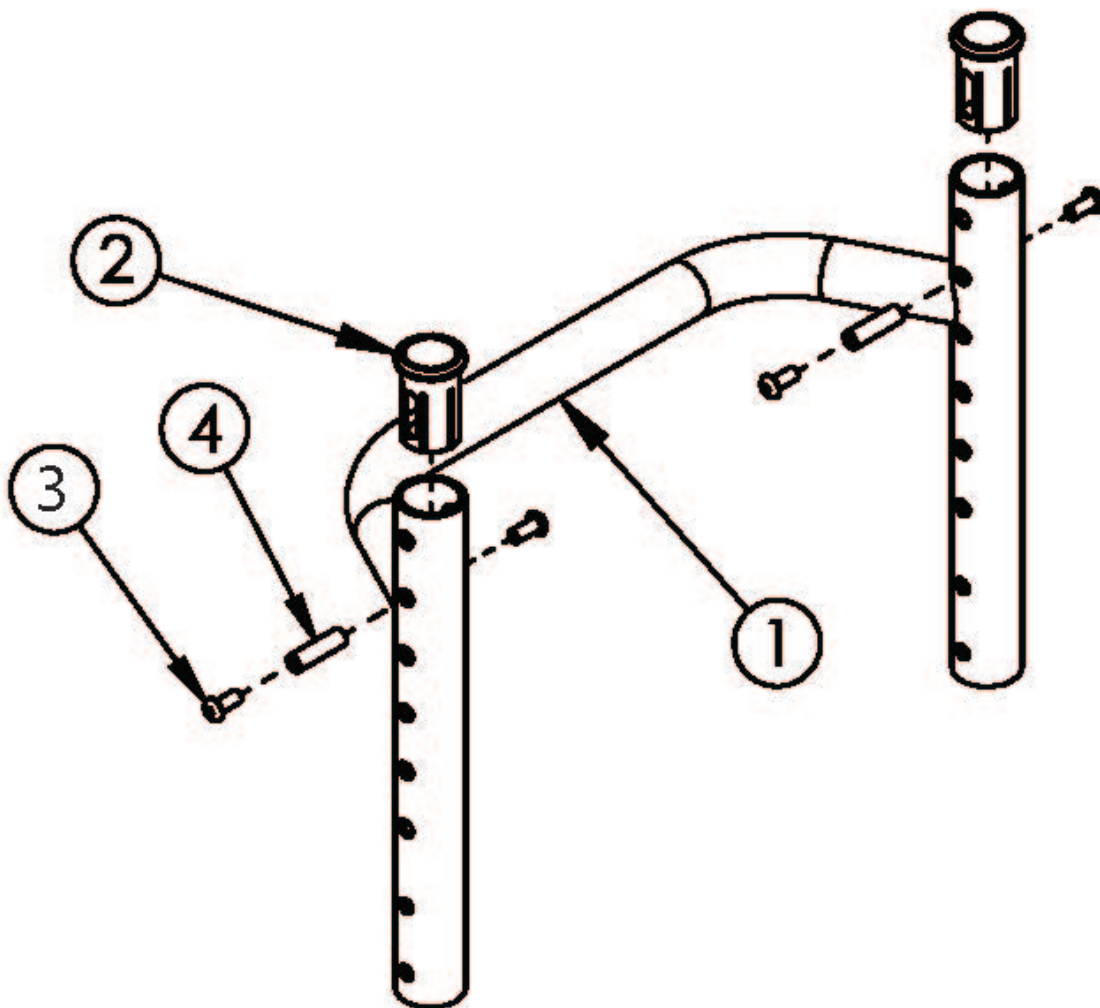

Rogue Style Height Adjustable Backrest with Non-Adjustable Rigidizer Bar on Tsunami - Growth

This Rogue Style Backrest is not available with the Tsunami Heavy Duty option

Item Number	Part Number	Description	Quantity	Retail
1a, 2	107231	Height Adjustable Rigid Backrest with Sleeves 14" Assembly <i>Used with standard push handles, low push handles or omit push handles in any back height range or used with fold down push handles with tall back height range</i>	1	\$133.36
1d, 2	107232	Height Adjustable Rigid Backrest with Sleeves 15" Assembly <i>Used with standard push handles, low push handles or omit push handles in any back height range or used with fold down push handles with tall back height range</i>	1	\$134.18
1g, 2	107233	Height Adjustable Rigid Backrest with Sleeves 16" Assembly <i>Used with standard push handles, low push handles or omit push handles in any back height range or used with fold down push handles with tall back height range</i>	1	\$135.40
1j, 2	107234	Height Adjustable Rigid Backrest with Sleeves 17" Assembly <i>Used with standard push handles, low push handles or omit push handles in any back height range or used with fold down push handles with tall back height range</i>	1	\$136.42
1m, 2	107235	Height Adjustable Rigid Backrest with Sleeves 18" Assembly <i>Used with standard push handles, low push handles or omit push handles in any back height range or used with fold down push handles with tall back height range</i>	1	\$139.47
1p, 2	107236	Height Adjustable Rigid Backrest with Sleeves 19" Assembly <i>Used with standard push handles, low push handles or omit push handles in any back height range or used with fold down push handles with tall back height range</i>	1	\$140.29
1s, 2	107237	Height Adjustable Rigid Backrest with Sleeves 20" Assembly <i>Used with standard push handles, low push handles or omit push handles in any back height range or used with fold down push handles with tall back height range</i>	1	\$141.31
1a	003721	Rigid Backrest, 8.063", 14" Wide <i>Used with standard push handles, low push handles or omit push handles in any back height range or used with fold down push handles with tall back height range</i>	1	\$117.69
1b	108674	Rigid Backrest, 6.063", 14" Wide <i>Used with fold down push handles with short back height range</i>	1	\$117.69
1c	108661	Rigid Backrest, 7.063", 14" Wide <i>Used with fold down push handles with medium back height range</i>	1	\$117.69
1d	003722	Rigid Backrest, 8.063", 15" Wide <i>Used with standard push handles, low push handles or omit push handles in any back height range or used with fold down push handles with tall back height range</i>	1	\$118.45
1e	108675	Rigid Backrest, 6.063", 15" Wide <i>Used with fold down push handles with short back height range</i>	1	\$118.45