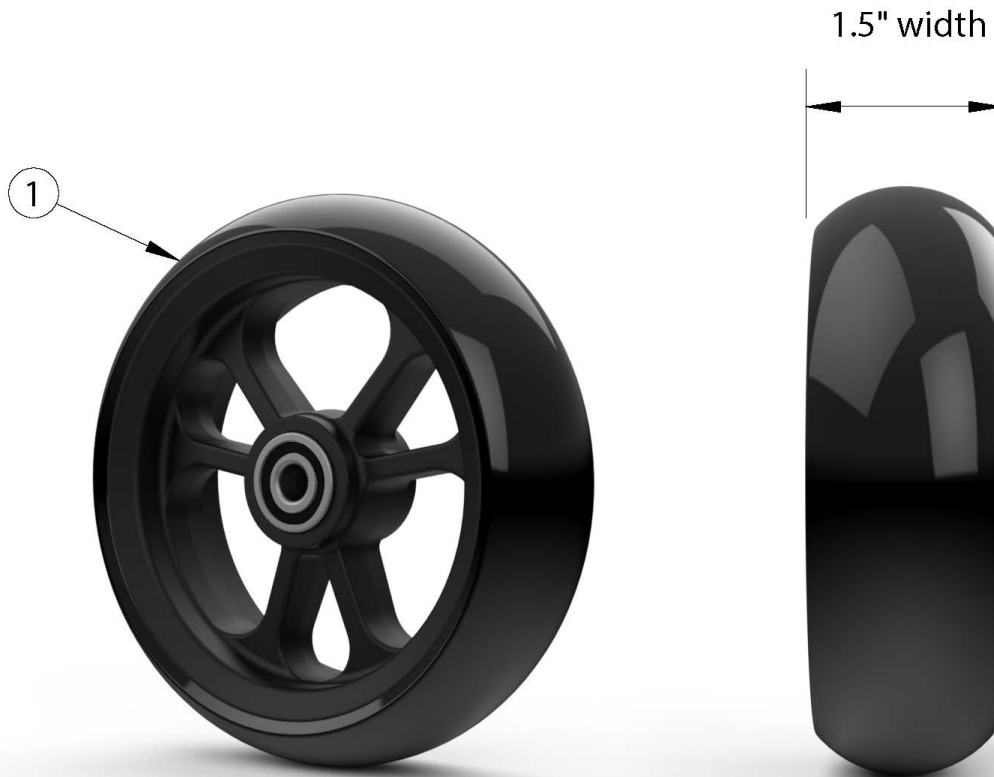

Catalyst 4 Casters - 1.5" Soft Roll (Poly)

If changing size of casters, new forks may be needed.

Item Number	Part Number	Description	Quantity
1a	111842	Caster 4 x 1.5" Soft Roll	1
1b	111843	Caster 5 x 1.5" Soft Roll	1
1c	111844	Caster 6 x 1.5" Soft Roll	1