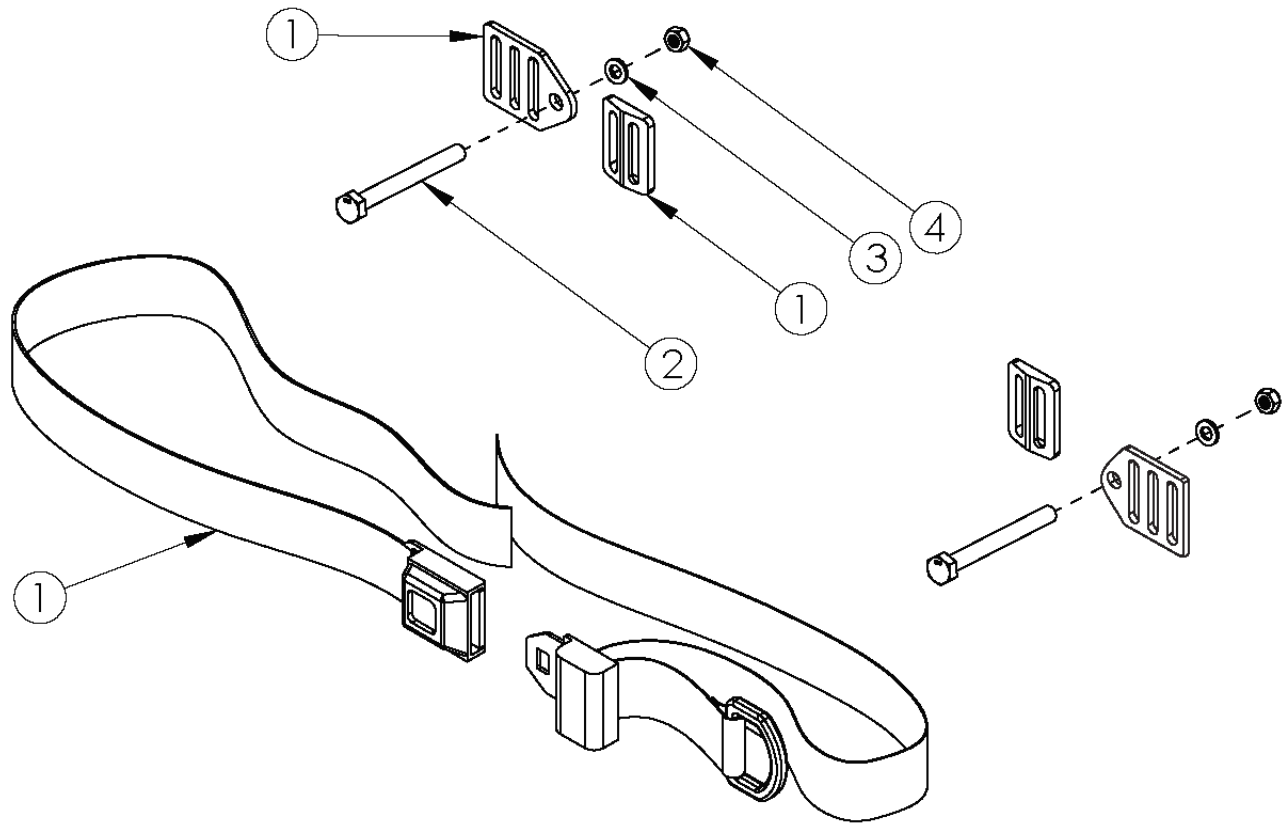

# Ethos Pelvic Positioning Belts - 1" Auto Buckle and Hardware

Item Number	Part Number	Description	Quantity
1, 2, 3, 4	111384	Belt Pelvic Positioning 1" Auto Buckle 51", Clik/Ethos	1
1	100614	Belt Pelvic Positioning 1" Auto Buckle 51"	1
2	100670	M6 x 45 BTN SHCS BLK ZC	2
3	100746	M6 Flat Washer Blk Zn	2
4	100658	M6 Nylock Nut Blk Zn	2