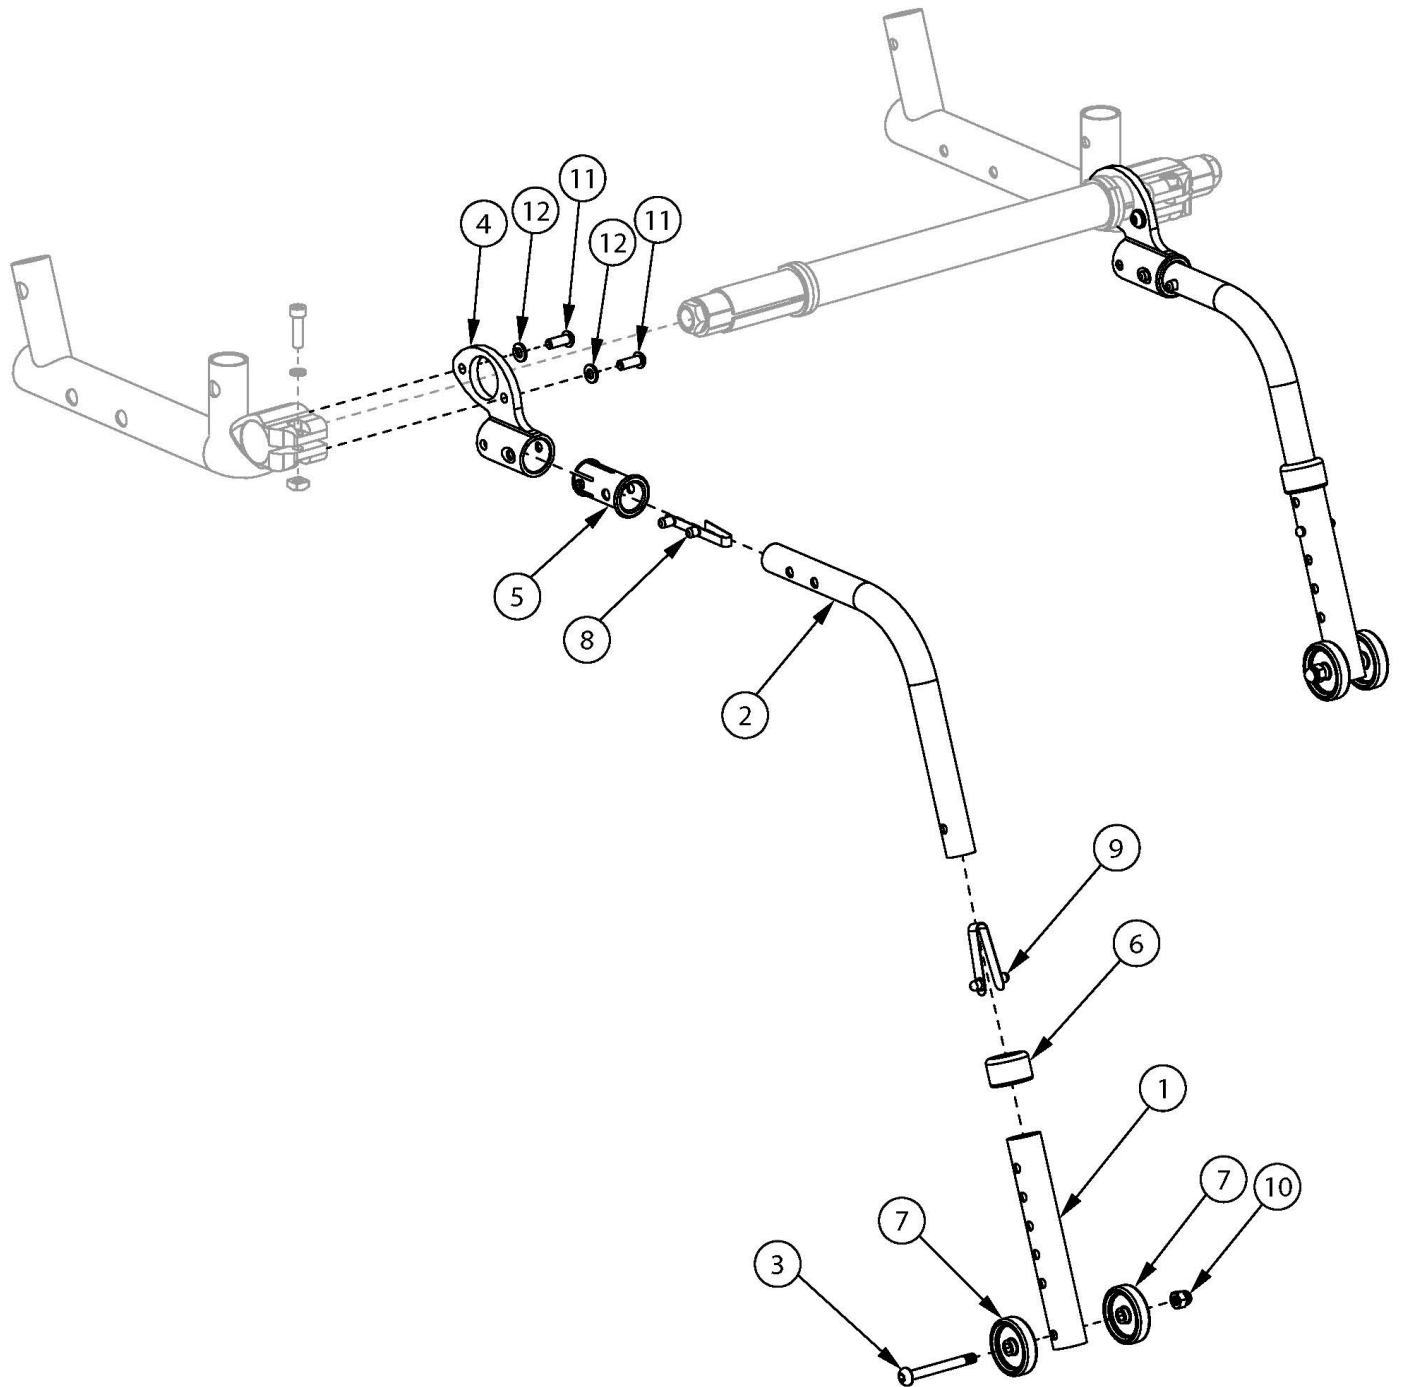

# Ethos Rear Anti-Tip

Item Number	Part Number	Description	Quantity	Retail
1, 2a, 3-12	108105	Rear Anti-Tip with Receiver Retrofit Kit, 22"-25" Rear Wheel, Ethos <i>This kit contains a pair of rear Anti-Tips with receivers and attaching hardware</i>	1	\$125.40
1, 2b, 3-12	108106	Rear Anti-Tip with Receiver Retrofit Kit, 26" Rear Wheel, Ethos	1	\$125.40

Item Number	Part Number	Description	Quantity	Retail
		<i>This kit contains a pair of rear Anti-Tips with receivers and attaching hardware</i>		
1, 2a, 3, 6-10	108102	Anti-Tip Assembly 22"-25" Wheel, Ethos	2	\$51.94
1, 2b, 3, 6-10	108103	Anti-Tip Assembly 26" Wheel, Ethos	2	\$51.94
1, 3, 7, 10	004691	Anti-Tip Lower Assembly	2	\$30.49
4, 5, 11, 12	108104	Rear Anti-Tip Receiver Kit, Ethos	2	\$10.76
2a	000077	Anti Tip Tube Upper Medium <i>Commonly used with 22" - 25" rear wheels</i>	2	\$18.20
2b	000078	Anti Tip Tube Upper Long <i>Commonly used with 26" rear wheels</i>	2	\$18.20
4	003982	Standard Anti-Tip Receiver	2	\$3.29
5	004187	Standard Anti Tip Sleeve	2	\$2.31
6	004306	Anti-Tip Anti Rattle Bushing	2	\$4.55
8	100533	Detent Button	2	\$3.52
9	100534	Detent Button Lower	2	\$3.52
11	101721	M6 x 16 Btn SHCS w/ Patch	4	\$2.06
12	101835	M6 Lock Washer Blk Zn	4	\$0.52