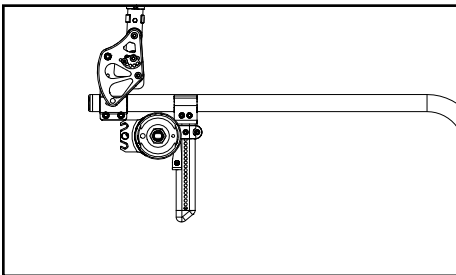

Item Number	Part Number	Description	Quantity
25i	002636	Frame Growth Strut 14.5" <i>Used on 15" and 18" wide chairs</i>	1
25j	002637	Frame Growth Strut 15.5" <i>Used on 16" wide chairs</i>	1
25k	002638	Frame Growth Strut 16.5" <i>Used on 17" wide chairs</i>	1
25l	002639	Frame Growth Strut 17.5" <i>Used on 18" wide chairs</i>	1
27a	112935	Cable, Tilt w/Drum, Medium <i>Used with short stroller handle back post with 12" - 16" seat depths</i>	2
27b	112936	Cable, Tilt w/Drum, Long, Flip <i>Used with short stroller handle back post with 17" - 20" seat depths; used with tall stroller handle back post with 12" - 16" seat depths</i>	2
27c	112937	Cable, Tilt w/Drum, XL <i>Used with tall stroller handle back post with 17" - 20" seat depths</i>	2
27d	112571	Cable, Tilt w/Drum, XXXL <i>Used with short adjustable height back posts and short fixed height with adjustable handle back post</i>	2
27e	112572	Cable, Tilt w/ Drum, 4XL <i>Used with tall adjustable height back posts and tall fixed height with adjustable handle back post</i>	2
29a	111731	Wheel 20" MAXX Spoke, Drum Brake	2
29b	111732	Wheel 22" MAXX Spoke, Drum Brake	2
29c	111733	Wheel 24" MAXX Spoke, Drum Brake	2
29d	118358	24" Spoke for Drum Brake, Pneumatic w/ Airless Insert Tire (Black) <i>Replaced kit number 117432. Does not include the handrim. Quote handrim hardware if needed.</i>	2

Left: Axle Position Top
Right: Axle Position Bottom

Liberty		
Configuration	Left	Right
All	B	A

Flip		
Configuration	Left	Right
All	A	B

Focus		
Configuration	Left	Right
Standard (mounts above base frame)	A	B
Inverted (mounts below base frame)	B	A

Standard Configuration

Inverted Configuration

Rigid		
Configuration	Left	Right
Tower 000925 - upper holes (14 or more exposed below clamp)	B	A
Tower 000925 - lower holes (13 or fewer holes exposed below clamp)	A	B
Tower 000926 (all hole locations)	A	B