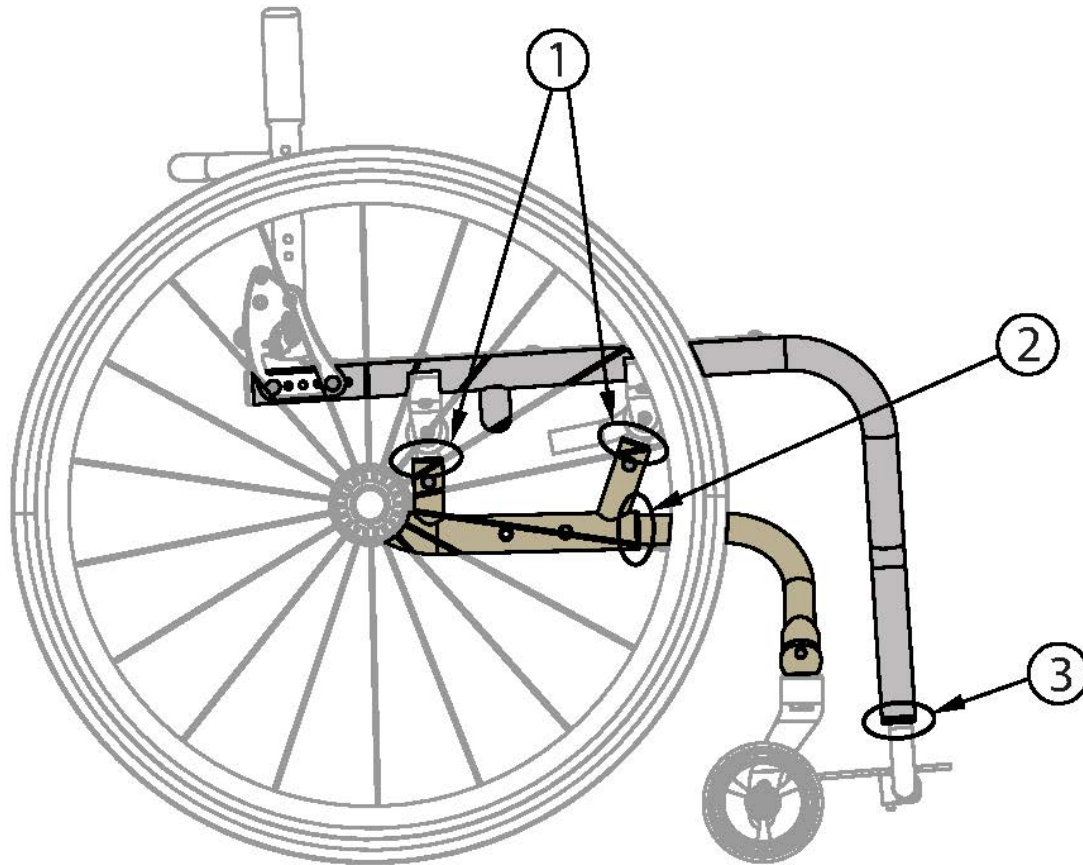

# Ethos Highlight Kits

*Each Highlight Kit contains 4 vertical bushings, 2 base frame bushings and 2 footrest bushings*

Item Number	Part Number	Description	Quantity
1a, 2a, 3a	108061	Ethos Highlight Kit, Black	1
1b, 2b, 3b	108062	Ethos Highlight Kit, Blue	1
1c, 2c, 3c	108063	Ethos Highlight Kit, Pink	1
1d, 2d, 3d	108064	Ethos Highlight Kit, Green	1
1e, 2e, 3e	108065	Ethos Highlight Kit, Gray	1
1f, 2f, 3f	108066	Ethos Highlight Kit, Orange	1
1g, 2g, 3g	108067	Ethos Highlight Kit, Purple	1

<b>Item Number</b>	<b>Part Number</b>	<b>Description</b>	<b>Quantity</b>
1h, 2h, 3h	108068	Ethos Highlight Kit, Red	1
1i, 2i, 3i	108069	Ethos Highlight Kit, Yellow	1
1	108060_ _ _	Vertical Upright Bushing, Highlight Color	1
2	107711_ _ _	Base Frame Bushing, Highlight Color	1
3	107710_ _ _	Footrest Bushing, Highlight Color	1