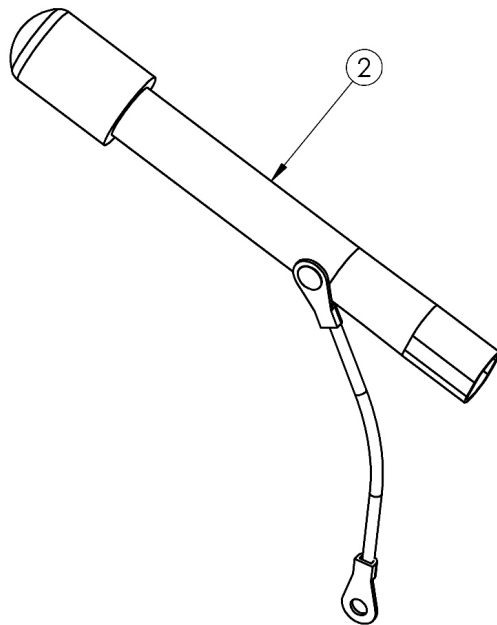

Rogue2 Wheel Locks - Grade Aids

Part #	Bar	Length
003415	Standard	3.5"
001321	Extended	6.0"

Item Number	Part Number	Description	Quantity
1a, 3	503830	Wheel Lock Push Grade Aid, Left w/ Instruction <i>This kit contains 102987 wheel lock along with an instruction for reversing the wheel lock</i>	1
1b, 3	503831	Wheel Lock Push Grade Aid, Right w/ Instruction <i>This kit contains 102988 wheel lock along with an instruction for reversing the wheel lock</i>	1
2	200369	Wheel Lock Extension <i>6" long extension</i>	1
3	003415	Standard Wheel Lock Bar	1
4	001321	Wheel Lock Mount Bar Extended	1
1a, 2, 3	502655	Wheel Lock Push Grade Aid With Extension Left	1
1b, 2, 3	502656	Wheel Lock Push Grade Aid With Extension Right	1