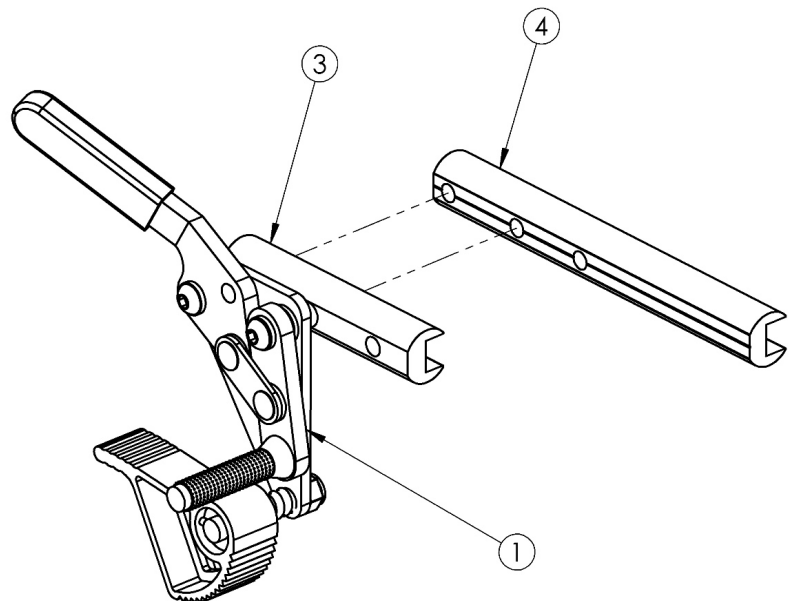

Rogue2 Wheel Locks - Grade Aids

Part #	Bar	Length
003415	Standard	3.5"
001321	Extended	6.0"

Item Number	Part Number	Description	Quantity
1a, 3	503830	Wheel Lock Push Grade Aid, Left w/ Instruction <i>This kit contains 102987 wheel lock along with an instruction for reversing the wheel lock</i>	1
1b, 3	503831	Wheel Lock Push Grade Aid, Right w/ Instruction <i>This kit contains 102988 wheel lock along with an instruction for reversing the wheel lock</i>	1
2	200369	Wheel Lock Extension <i>6" long extension</i>	1
3	003415	Standard Wheel Lock Bar	1
4	001321	Wheel Lock Mount Bar Extended	1
1a, 2, 3	502655	Wheel Lock Push Grade Aid With Extension Left	1
1b, 2, 3	502656	Wheel Lock Push Grade Aid With Extension Right	1