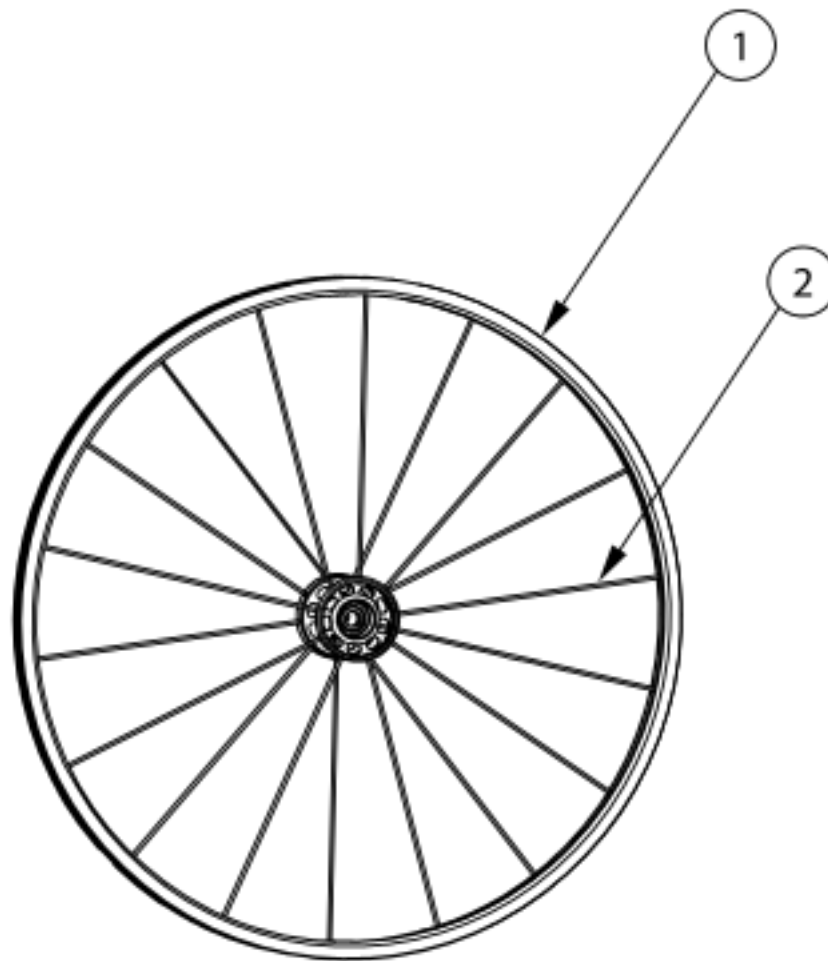

Clik Wheels - MAXX Spoke

If changing wheel size and anti-tips are present, new anti-tips may be required. If changing wheel style, new axles may be needed. Please note tab mounted handrims must be installed prior to the tire being installed. If Drum Brake is present, see MAXX Spoke for Drum Brake page.

Item Number	Part Number	Description	Quantity
1a	109285	Wheel 18" MAXX Spoke, Black Hub/Rim/Spokes	1
1b	108244	Wheel 20" MAXX Spoke, Black Hub/Rim/Spokes	1
1c	105135	Wheel 22" MAXX Spoke, Black Hub/Rim/Spokes	1
1d	105136	Wheel 24" MAXX Spoke, Black Hub/Rim/Spokes	1
2a	109284	Replacement Spoke MAXX Spoke 18"	1
2b	109274	Replacement Spoke MAXX Spoke 20"	1